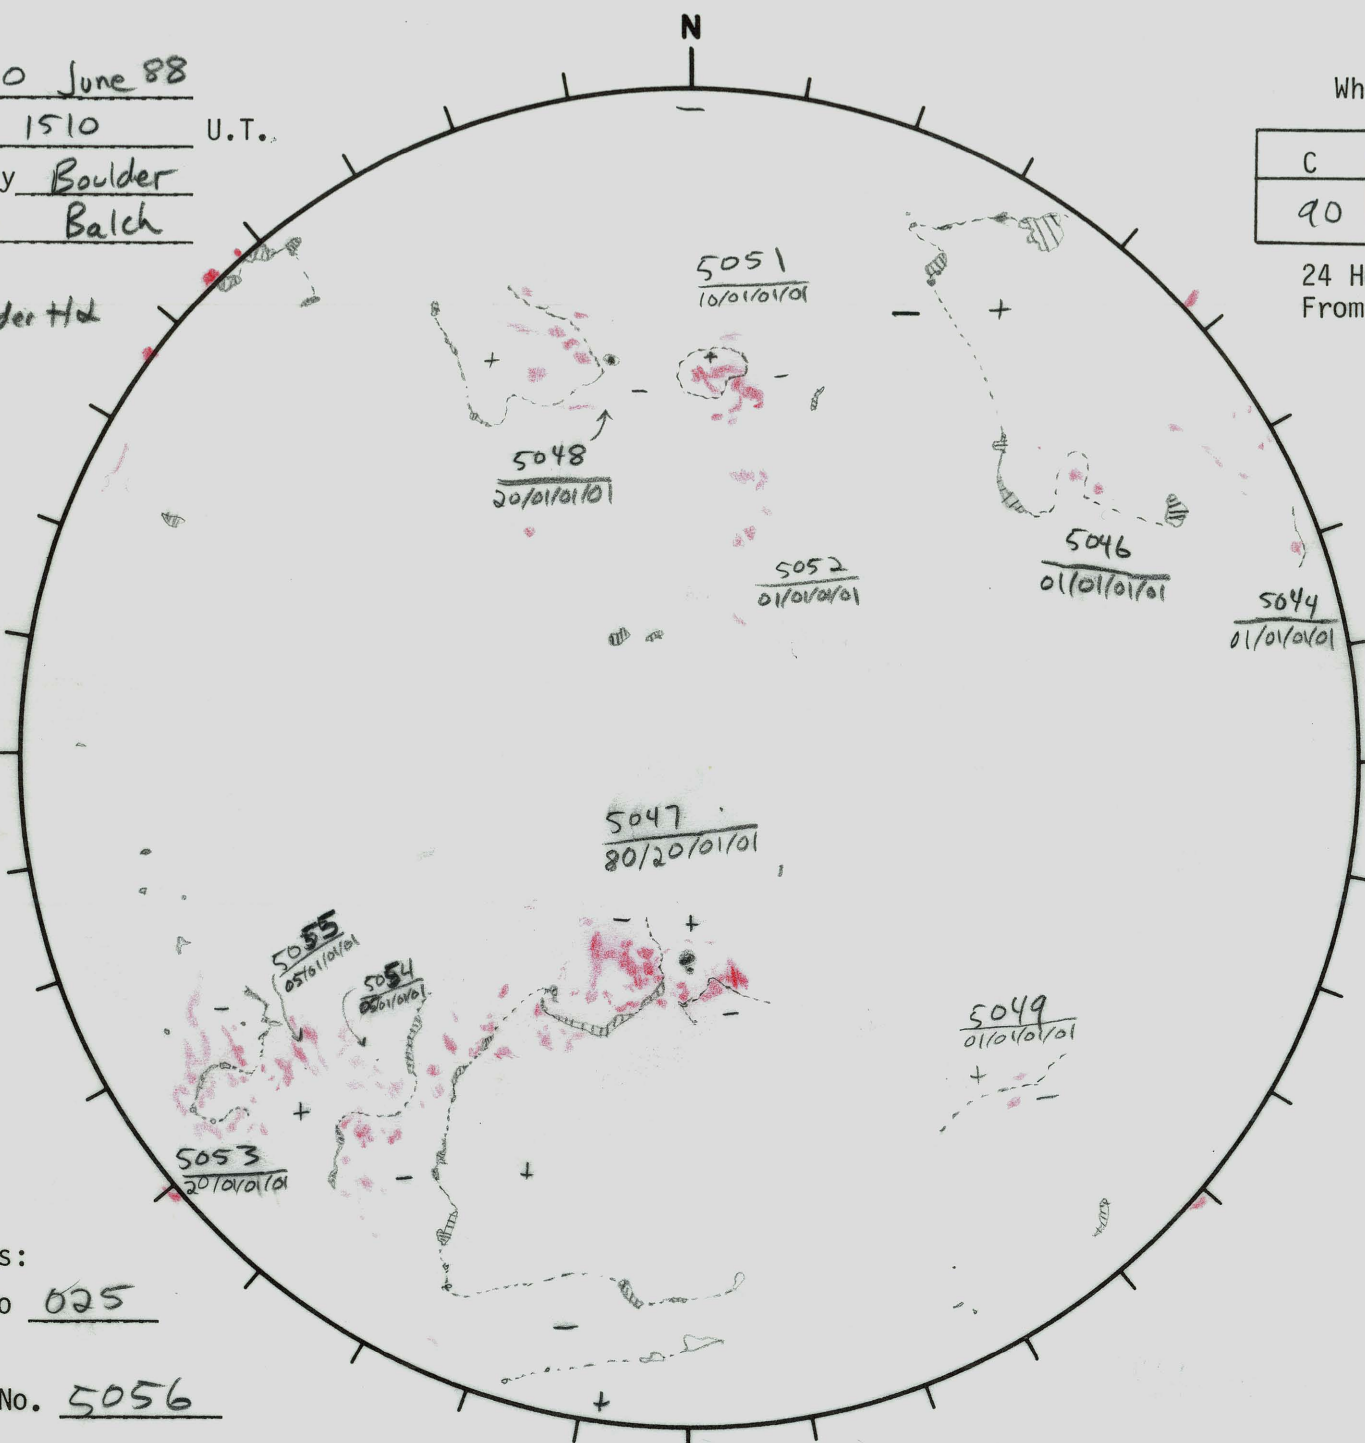

Date: 20 June 88
 Time: 1510 U.T.
 Observatory Boulder
 Forecaster Balch

Whole Disk Forecast

C	M	X	P
90	20	01	01

24 Hour Forecast
 From 0000 U.T. to 0000 U.T.

Poor-Fair Boulder Hd

064 E

W 244

Returning Carringtons:

064 to 025

Next Rgn. No. 5056

L_t 153.6

B_t +1.7

P_t -7.3

S
154