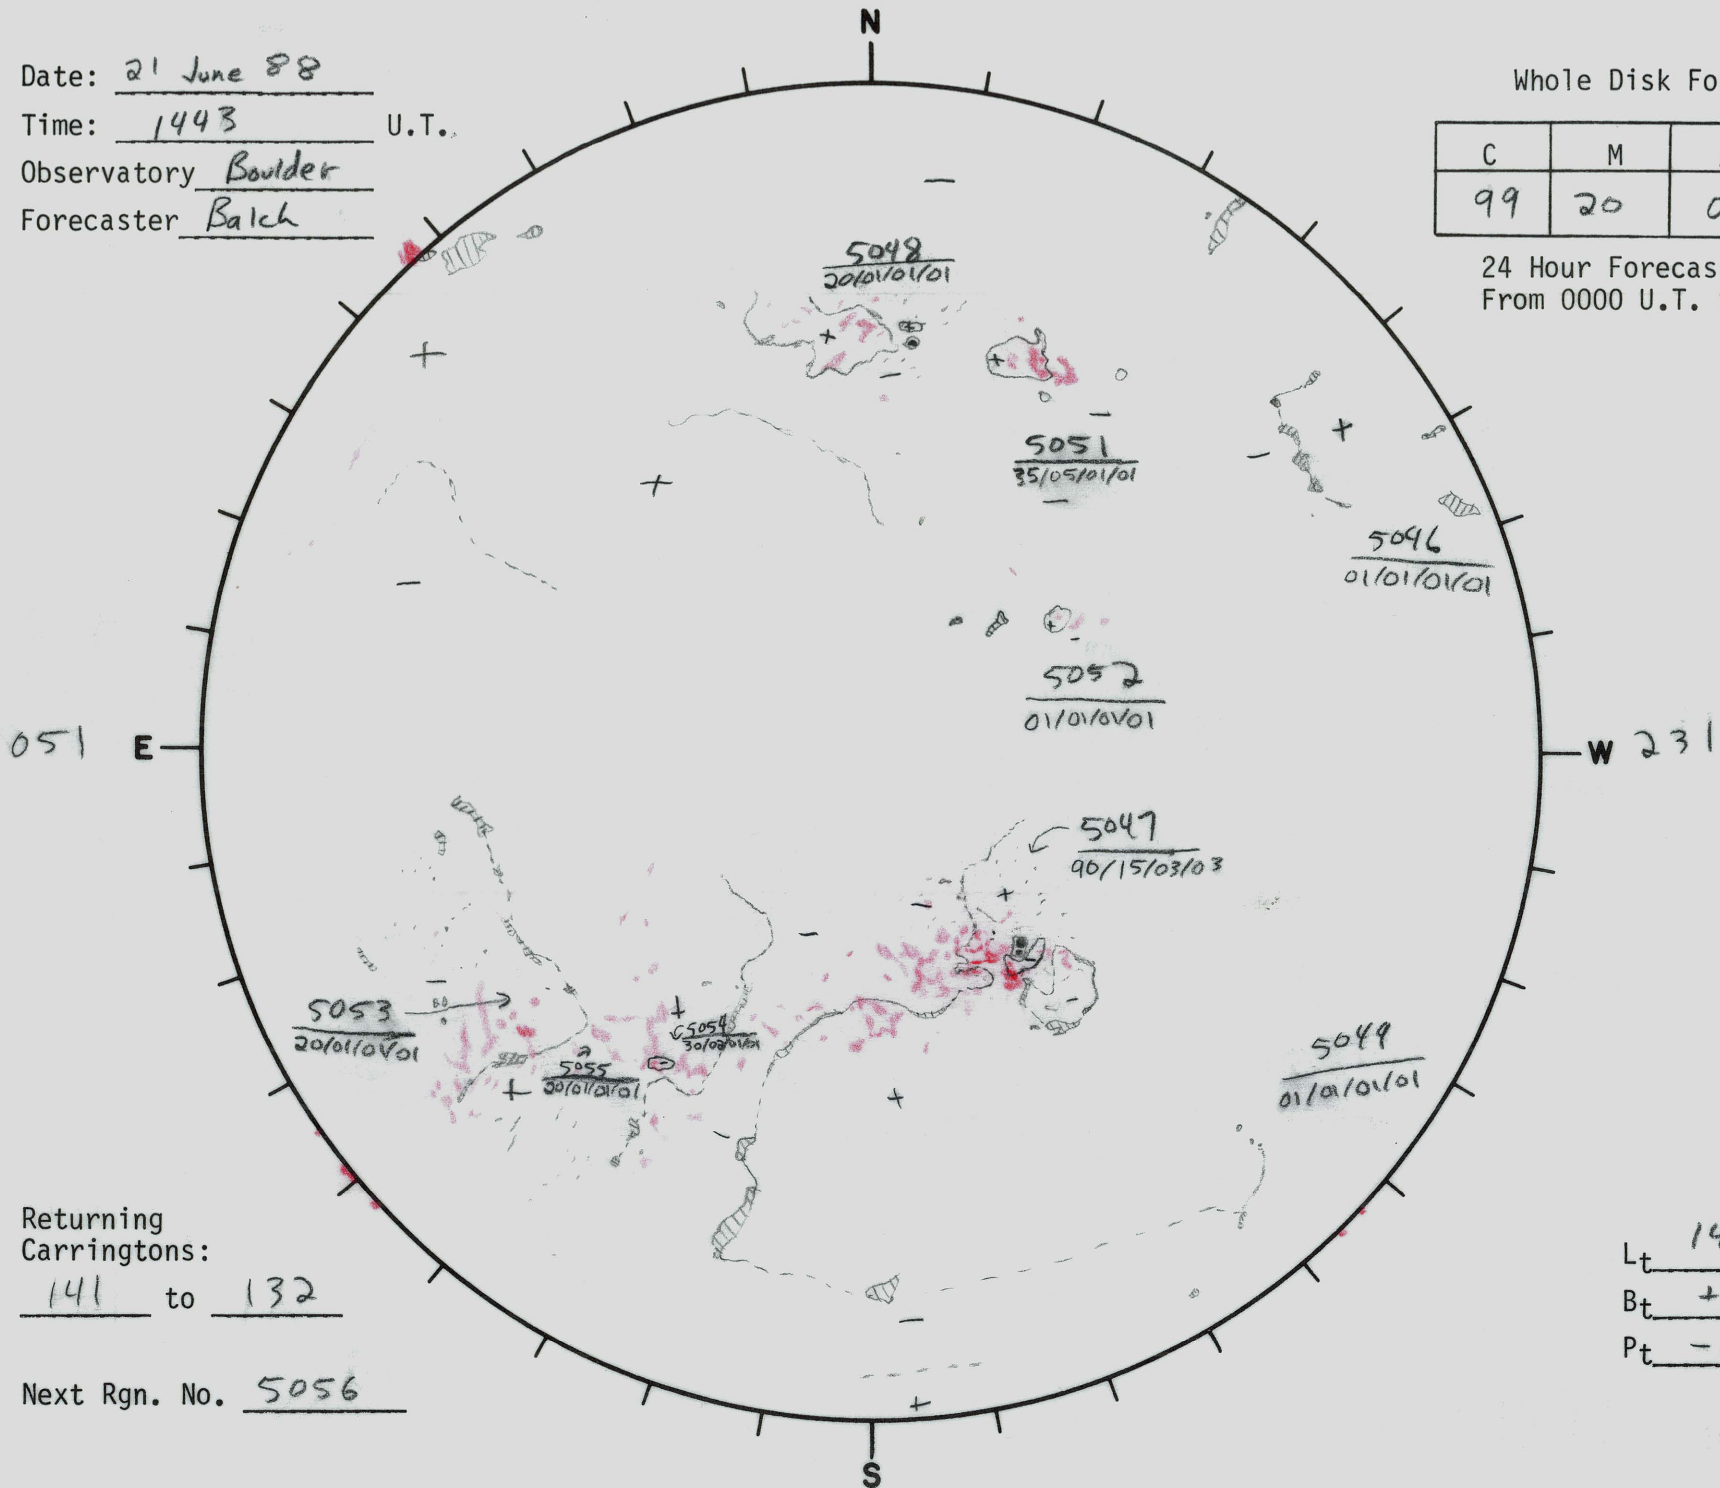

Date: 21 June 88
 Time: 1443 U.T.
 Observatory Boulder
 Forecaster Balch

Whole Disk Forecast

C	M	X	P
99	20	03	03

24 Hour Forecast
 From 0000 U.T. to 0000 U.T.

Returning Carringtons:
141 to 132

Next Rgn. No. 5056

L_t 140.6
 B_t +1.9
 P_t -6.8

141