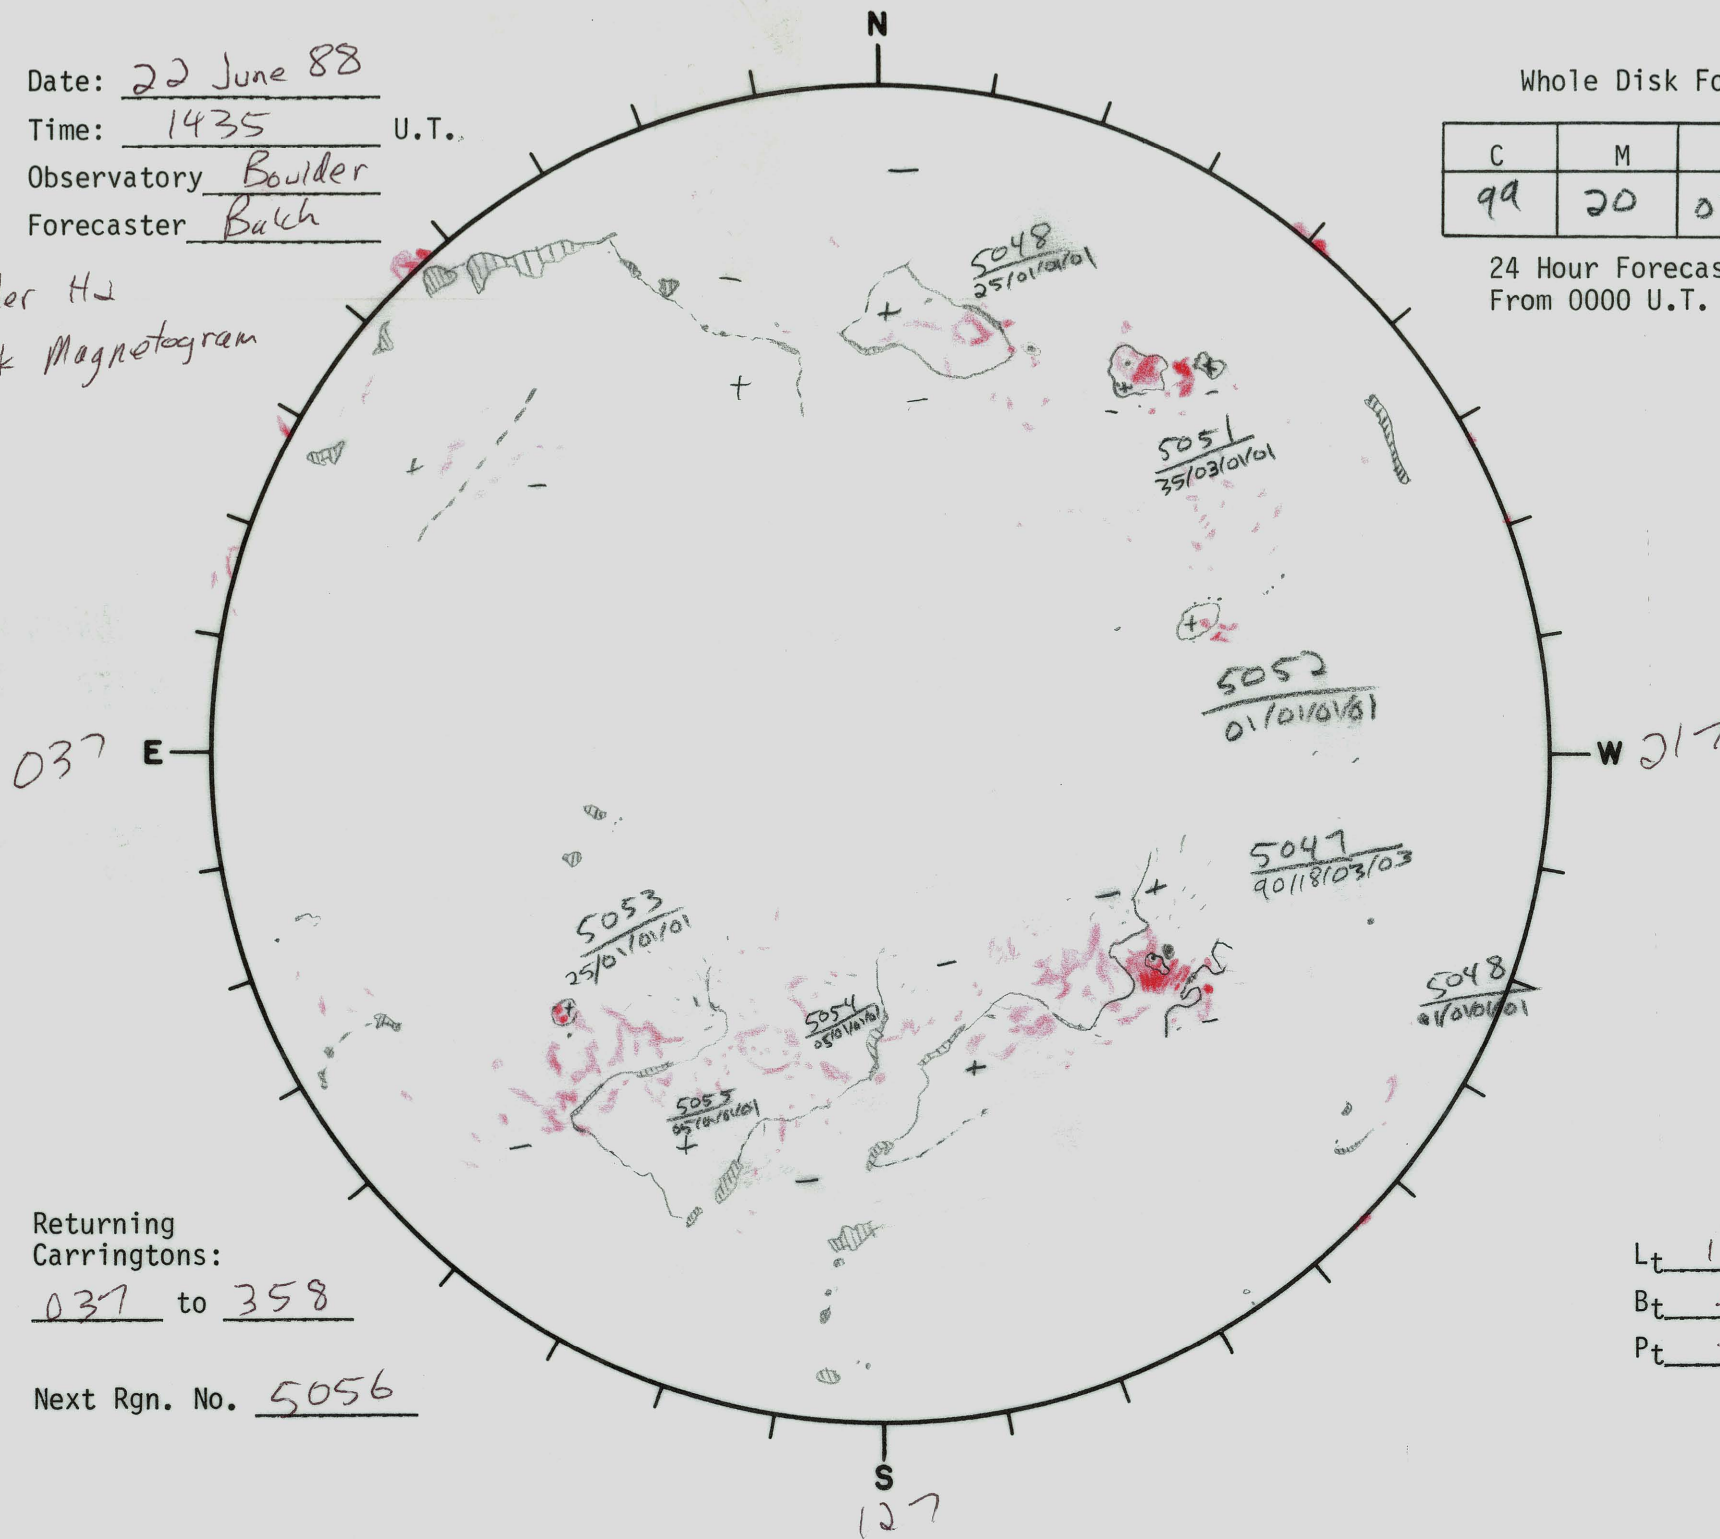

Date: 22 June 88
 Time: 1435 U.T.
 Observatory Boulder
 Forecaster Balk

Whole Disk Forecast

C	M	X	P
99	20	03	03

24 Hour Forecast
 From 0000 U.T. to 0000 U.T.

Boulder H_α
 Kt Pk Magnetogram

Returning Carringtons:
037 to 358

Next Rgn. No. 5056

L_t 127.5
 B_t +2.0
 P_t -6.4