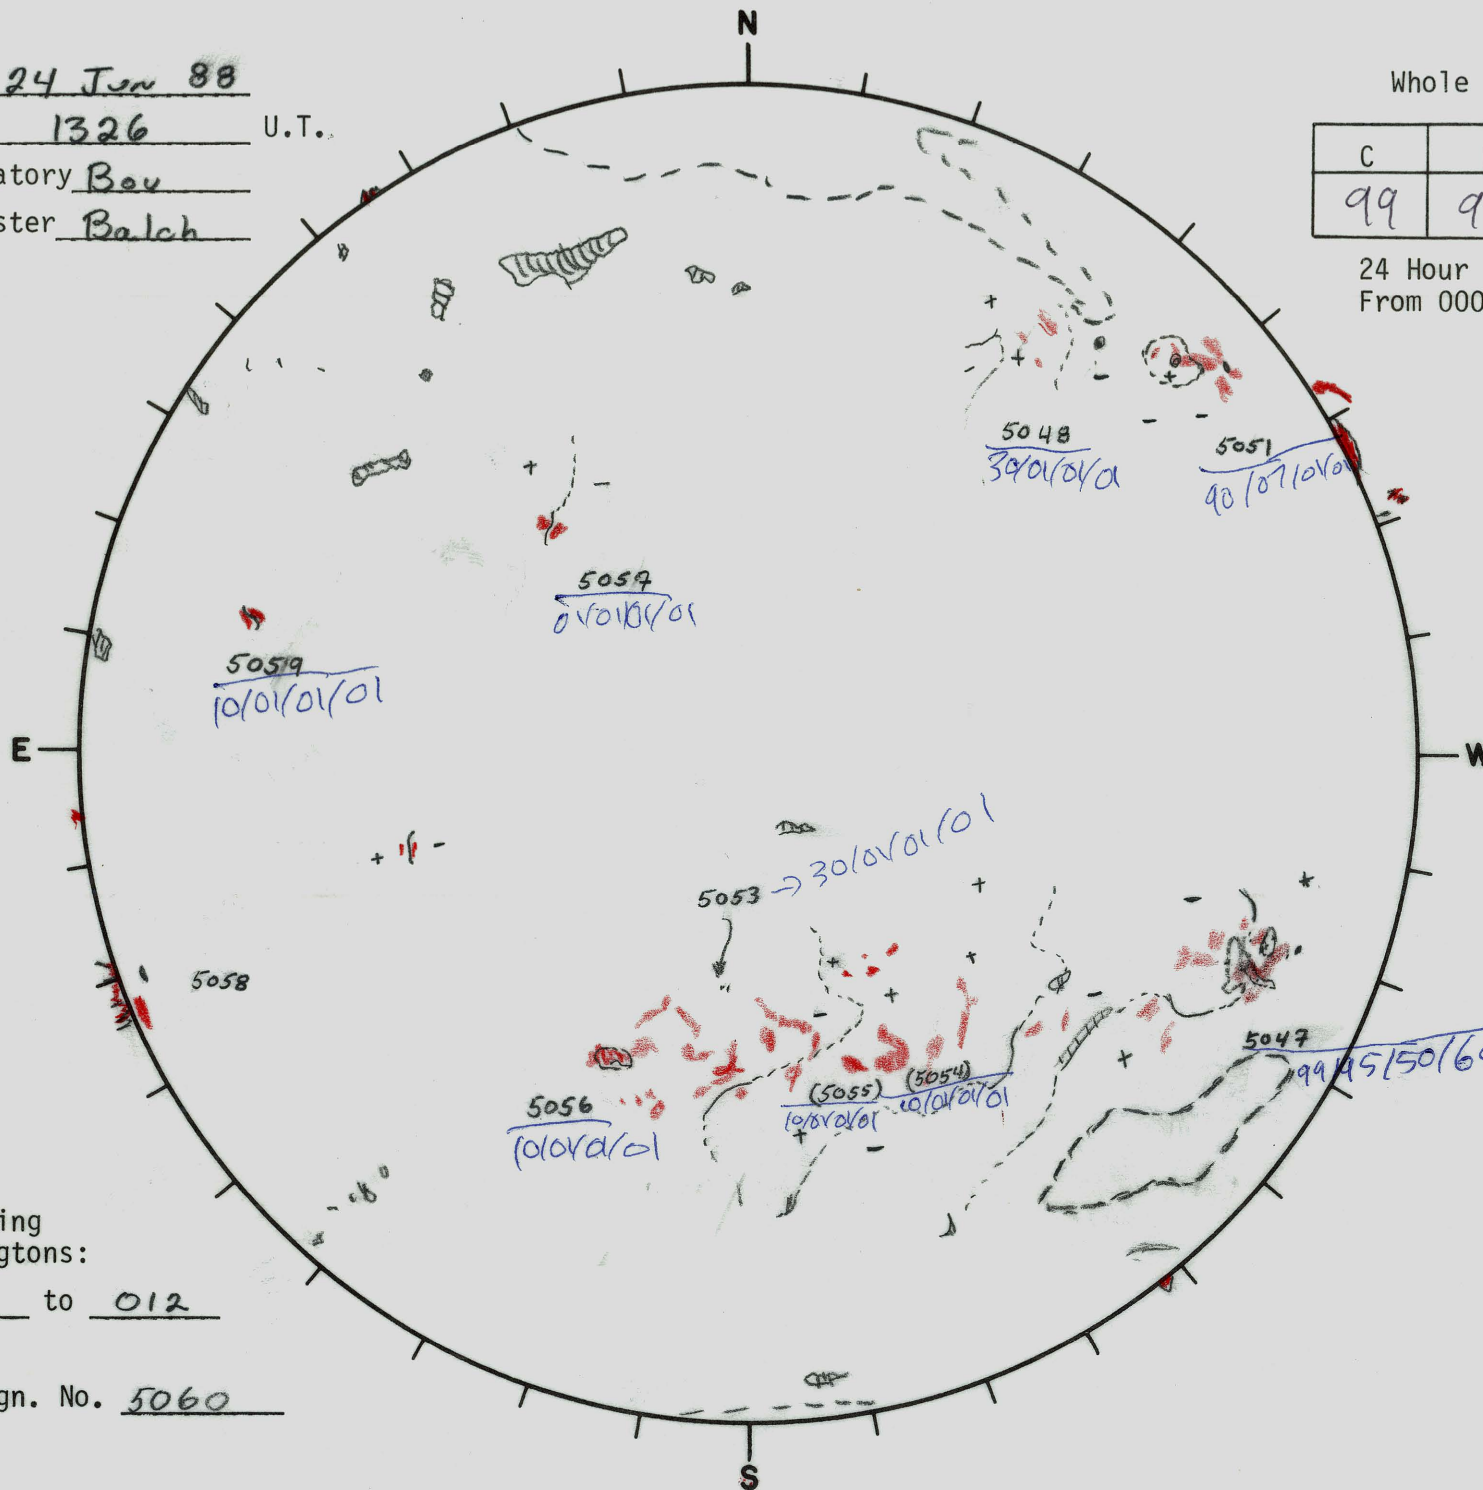

Date: 24 Jun 88
 Time: 1326 U.T.
 Observatory Bov
 Forecaster Balch

Whole Disk Forecast

C	M	X	P
99	95	50	60

24 Hour Forecast
 From 0000 U.T. to 0000 U.T.

Returning
 Carringtons:
319 to 012

Next Rgn. No. 5060

Lt 101.6
 Bt 2.2
 Pt -5.5