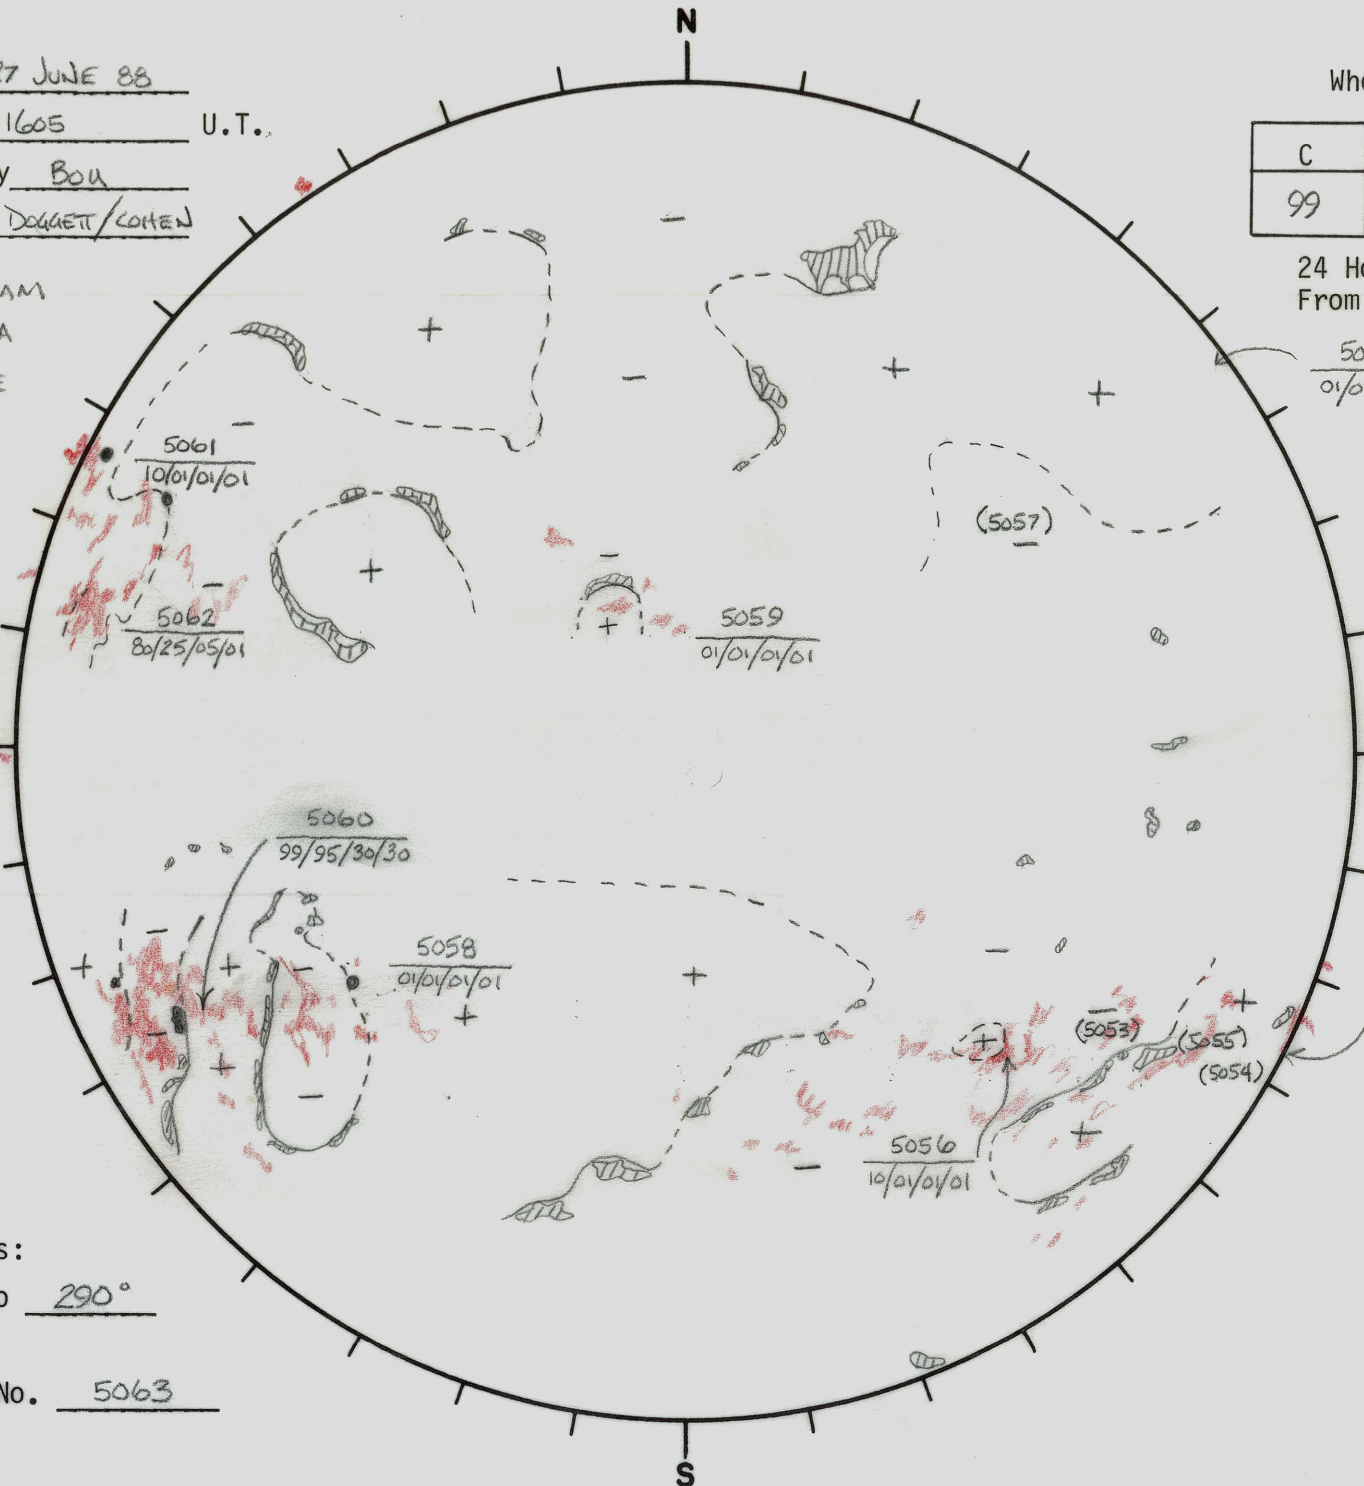

Date: 27 JUNE 88  
 Time: 1605 U.T.  
 Observatory Bou  
 Forecaster DOUGETT/COHEN

Whole Disk Forecast

C	M	X	P
99	95	30	30

24 Hour Forecast  
 From 0000 U.T. to 0000 U.T.

5048  
 01/01/01/01

5047  
 01/01/01/01

KP NSO MAGNETOGRAM  
 BOULDER H-ALPHA  
 No 10830 Å IMAGE

330° E

W 150°

Returning Carringtons:  
329° to 290°

L<sub>t</sub> 60.5°  
 B<sub>t</sub> +2.6°  
 P<sub>t</sub> -4.1°

Next Rgn. No. 5063