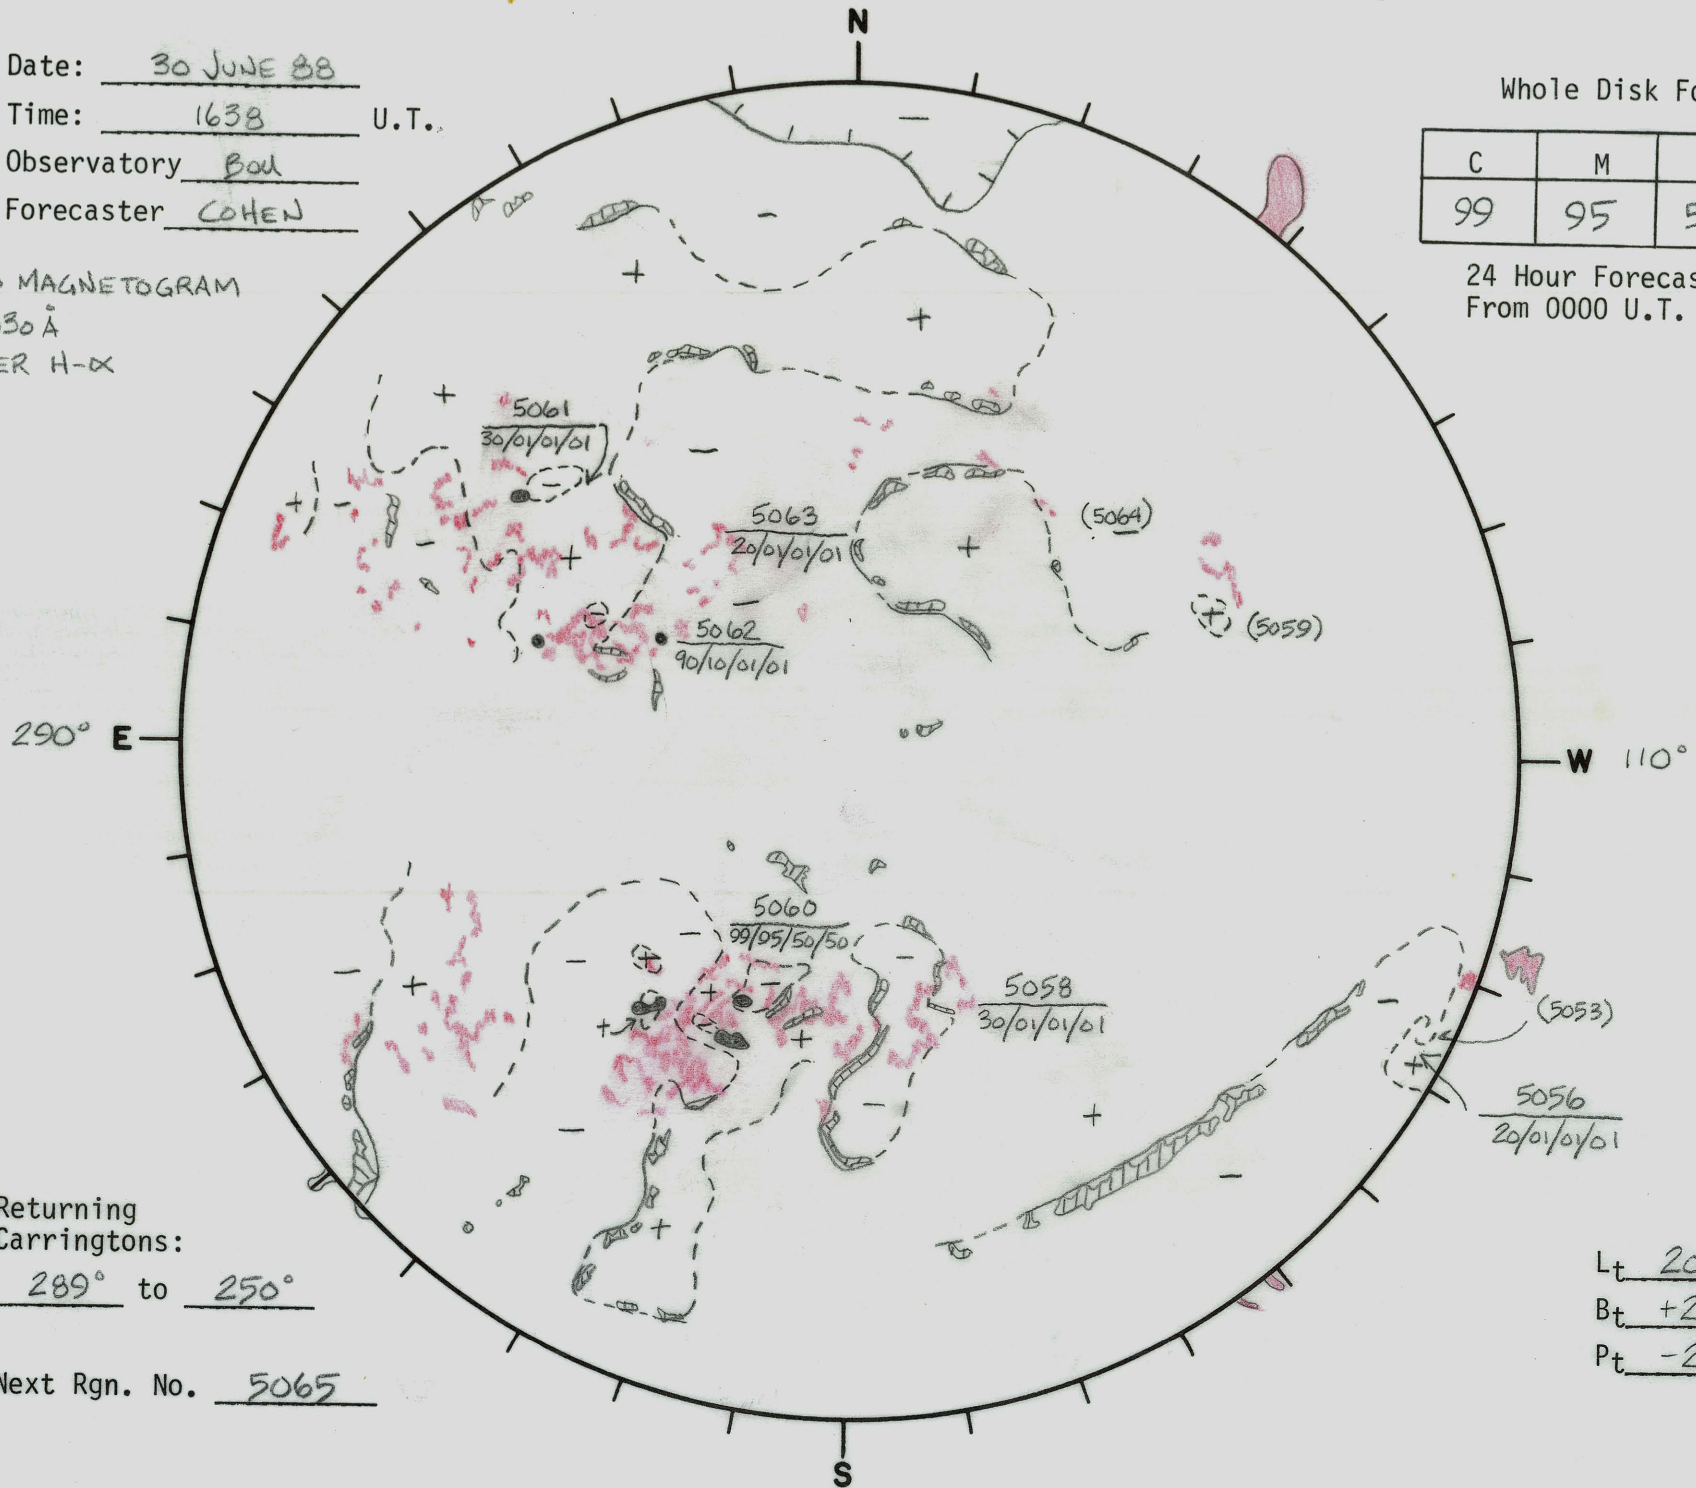

Date: 30 JUNE 88

Time: 1638 U.T.

Observatory Bol

Forecaster COHEN

Whole Disk Forecast

C	M	X	P
99	95	50	50

24 Hour Forecast
From 0000 U.T. to 0000 U.T.

KP-NSO MAGNETOGRAM

He 10830 Å

BOULDER H- α

Returning Carringtons:

289° to 250°

Next Rgn. No. 5065

L_t 20.5°

B_t +2.9°

P_t -2.7°