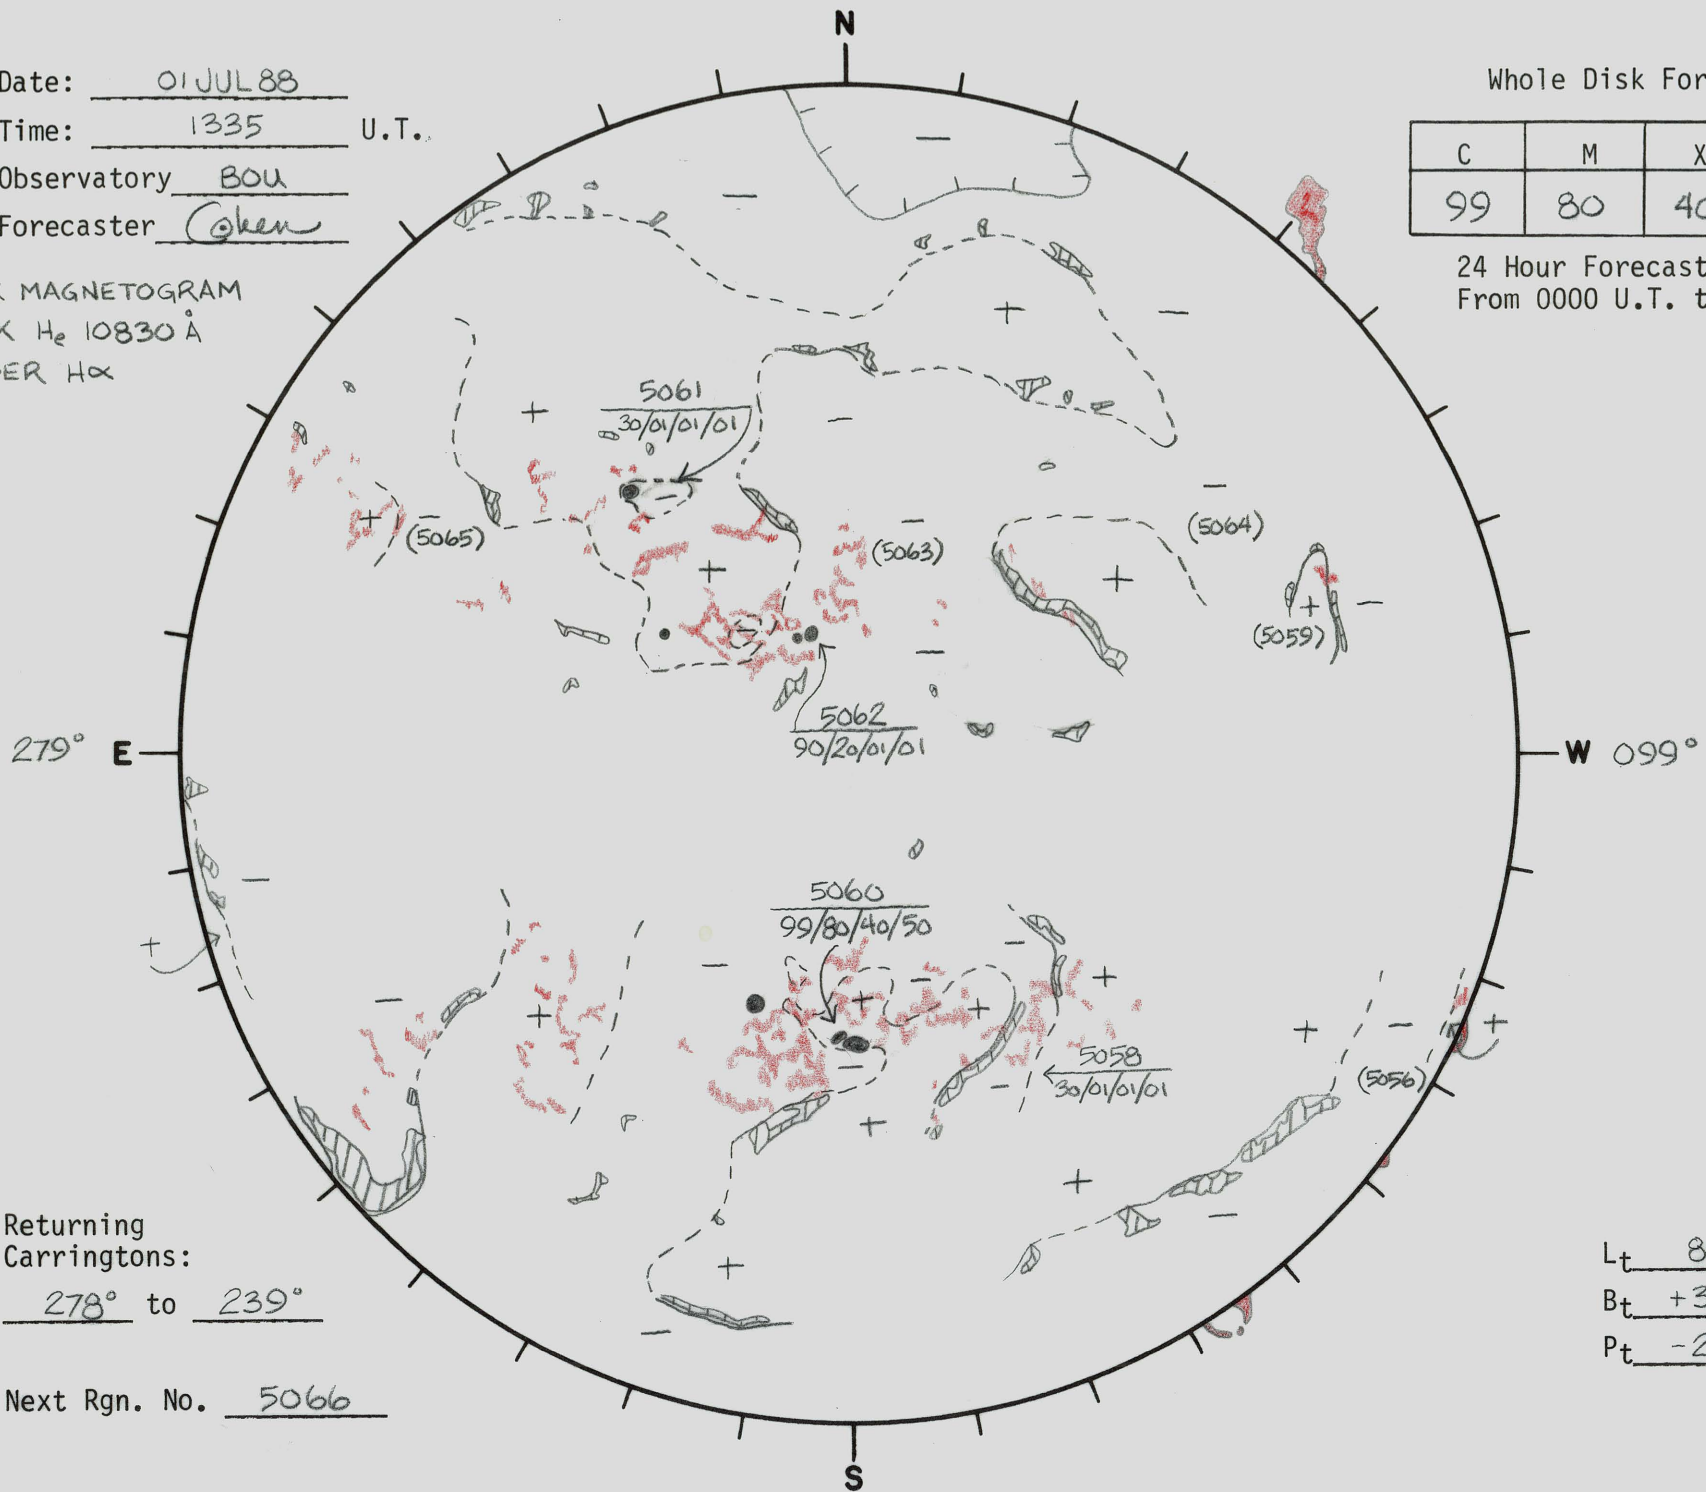

Date: 01 JUL 88
 Time: 1335 U.T.
 Observatory BOU
 Forecaster Cohen

Whole Disk Forecast

C	M	X	P
99	80	40	50

24 Hour Forecast
 From 0000 U.T. to 0000 U.T.

KITT PK MAGNETOGRAM
 SAC. PK H_α 10830 Å
 BOULDER Hα

Returning Carringtons:
278° to 239°

Next Rgn. No. 5066

L_t 8.9°
 B_t +3.0°
 P_t -2.3°