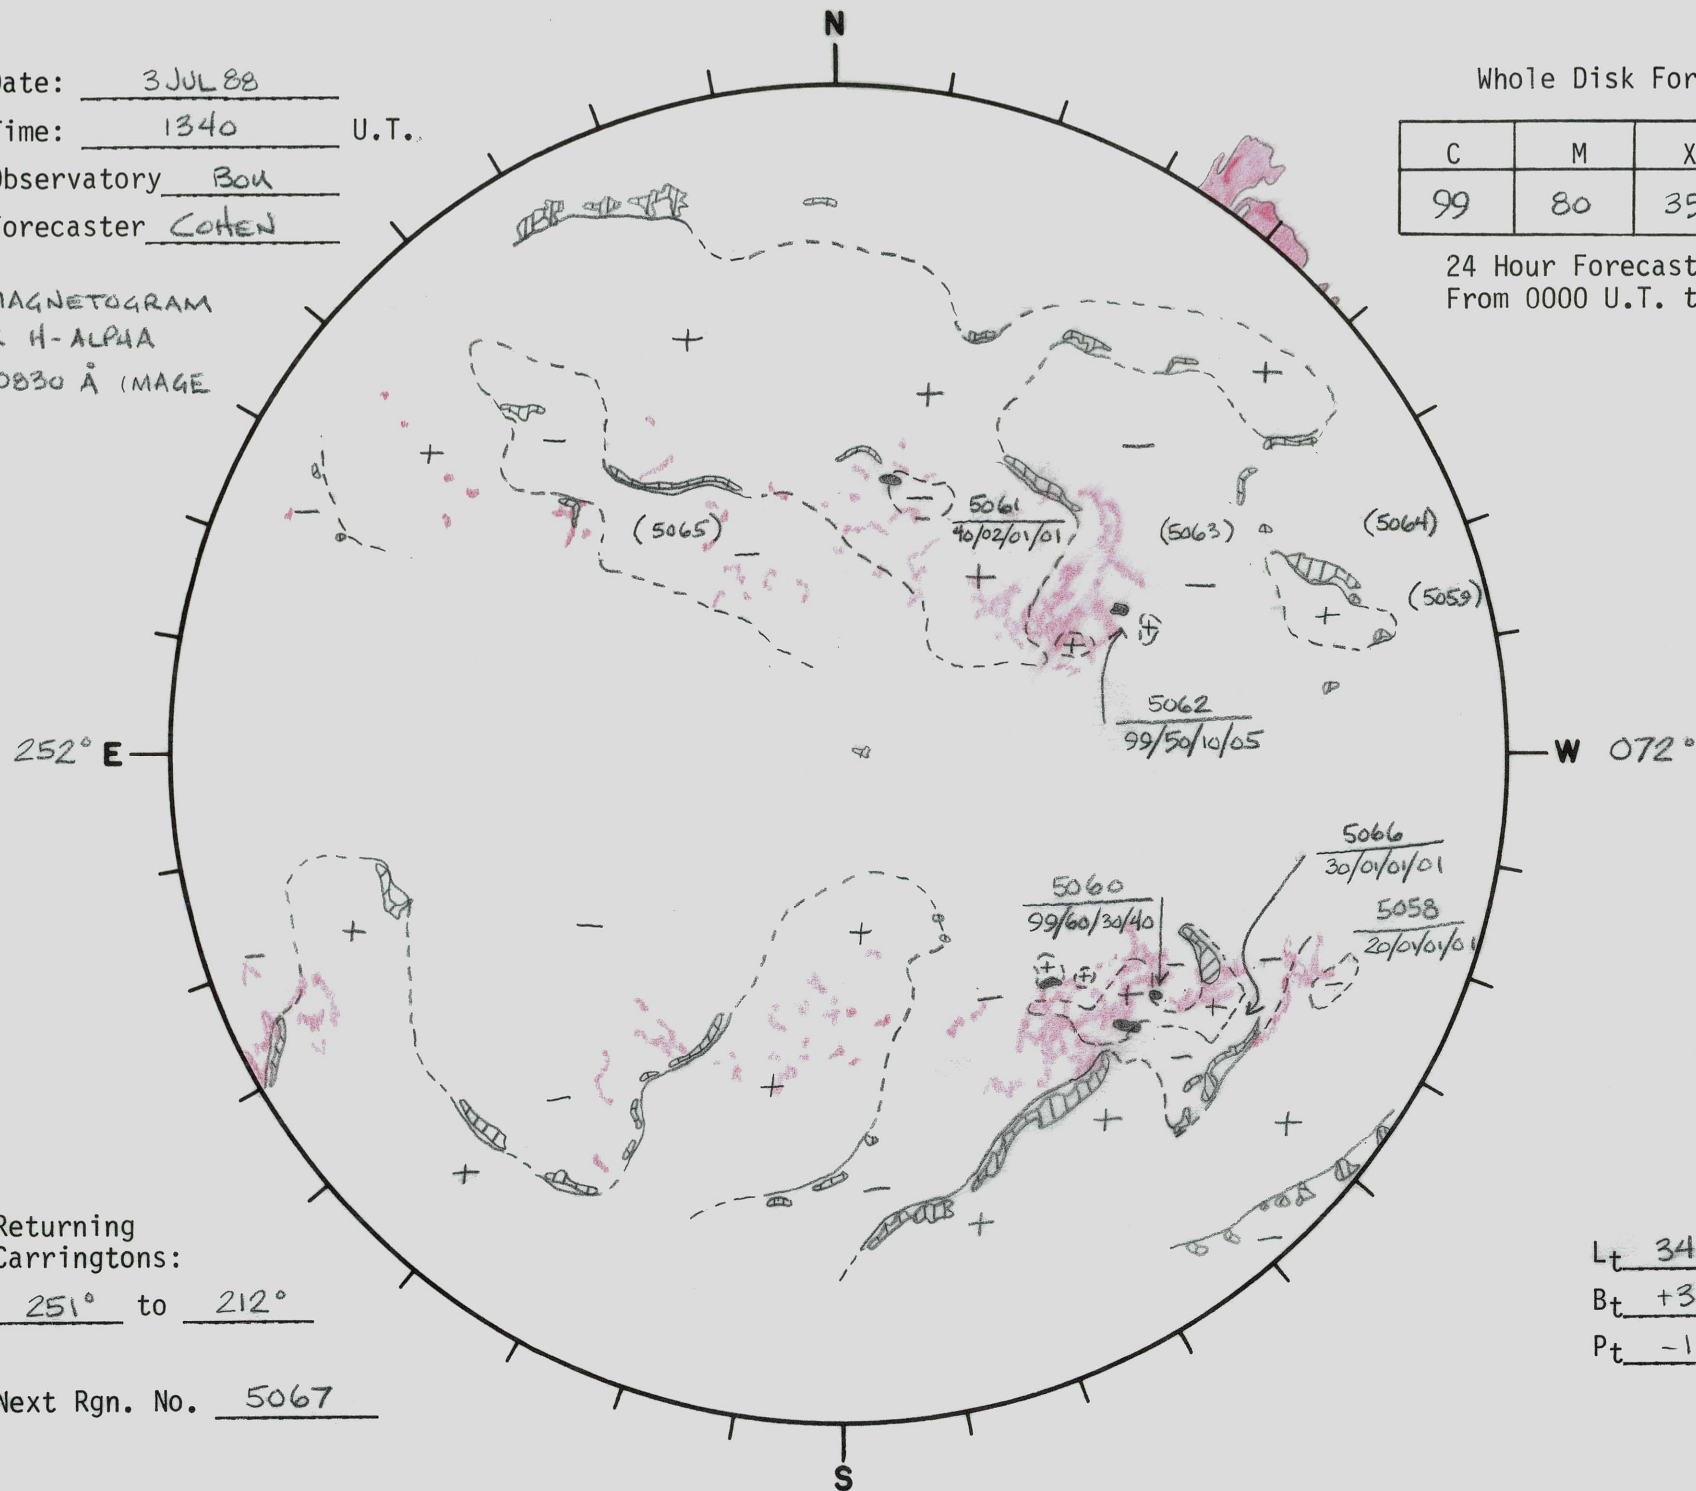

Date: 3 JUL 88
 Time: 1340 U.T..
 Observatory BOL
 Forecaster COHEN

Whole Disk Forecast

C	M	X	P
99	80	35	40

24 Hour Forecast
 From 0000 U.T. to 0000 U.T.

KITPK MAGNETOGRAM
 BOULDER H-ALPHA
 NO H_ε 10830 Å IMAGE

Returning Carringtons:
251° to 212°

Next Rgn. No. 5067

L_t 342°
B_t +3.2°
P_t -1.4°