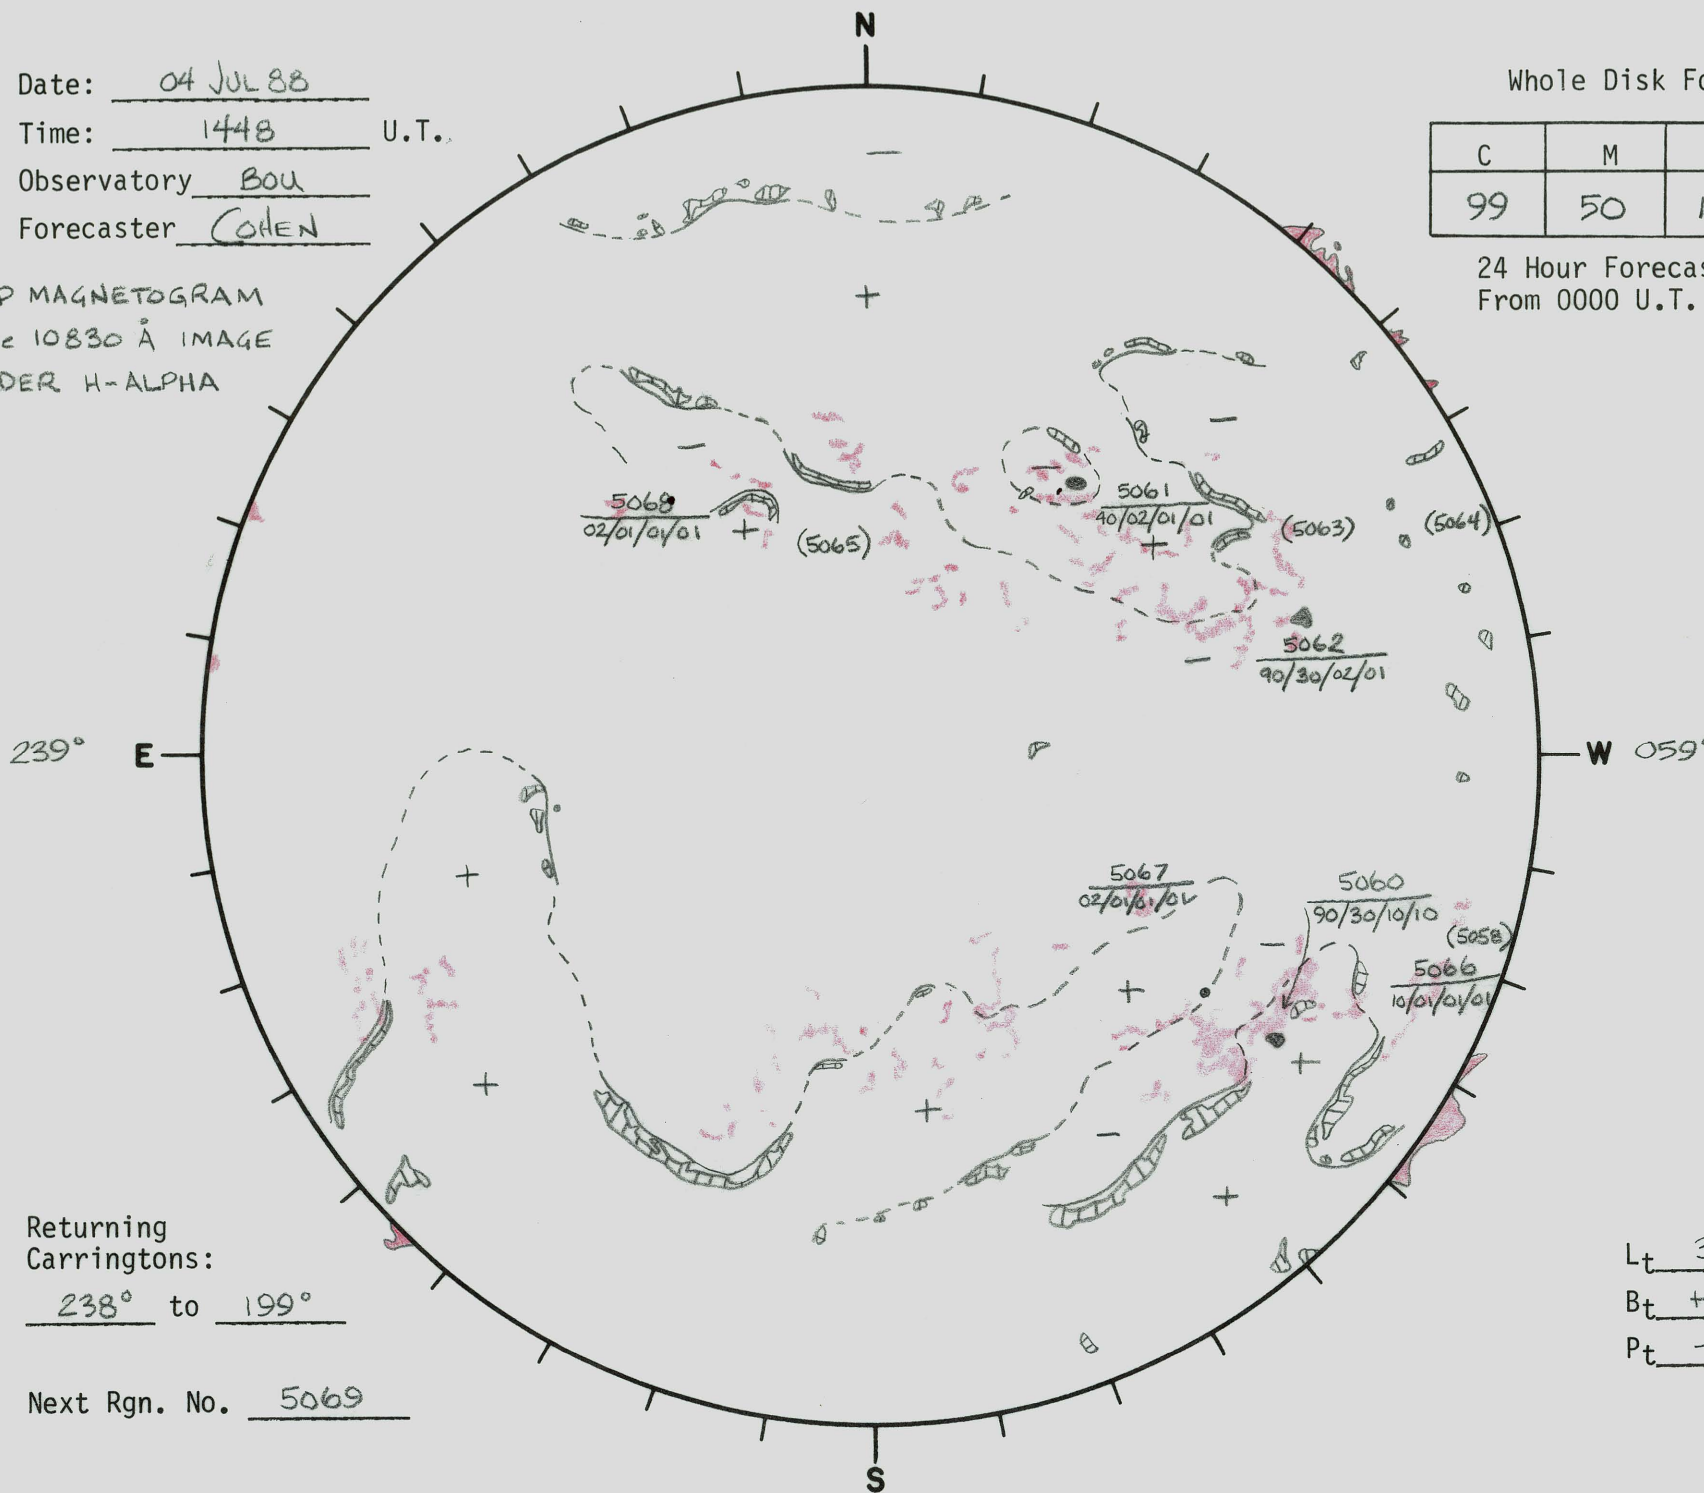

Date: 04 JUL 88

Time: 1448 U.T.

Observatory BOU

Forecaster COHEN

Whole Disk Forecast

C	M	X	P
99	50	15	15

24 Hour Forecast
From 0000 U.T. to 0000 U.T.

NO KP MAGNETOGRAM
NO H₂ 10830 Å IMAGE
BOULDER H-ALPHA

Returning Carringtons:

238° to 199°

Next Rgn. No. 5069

L_t 329°

B_t +3.3°

P_t -1.0°