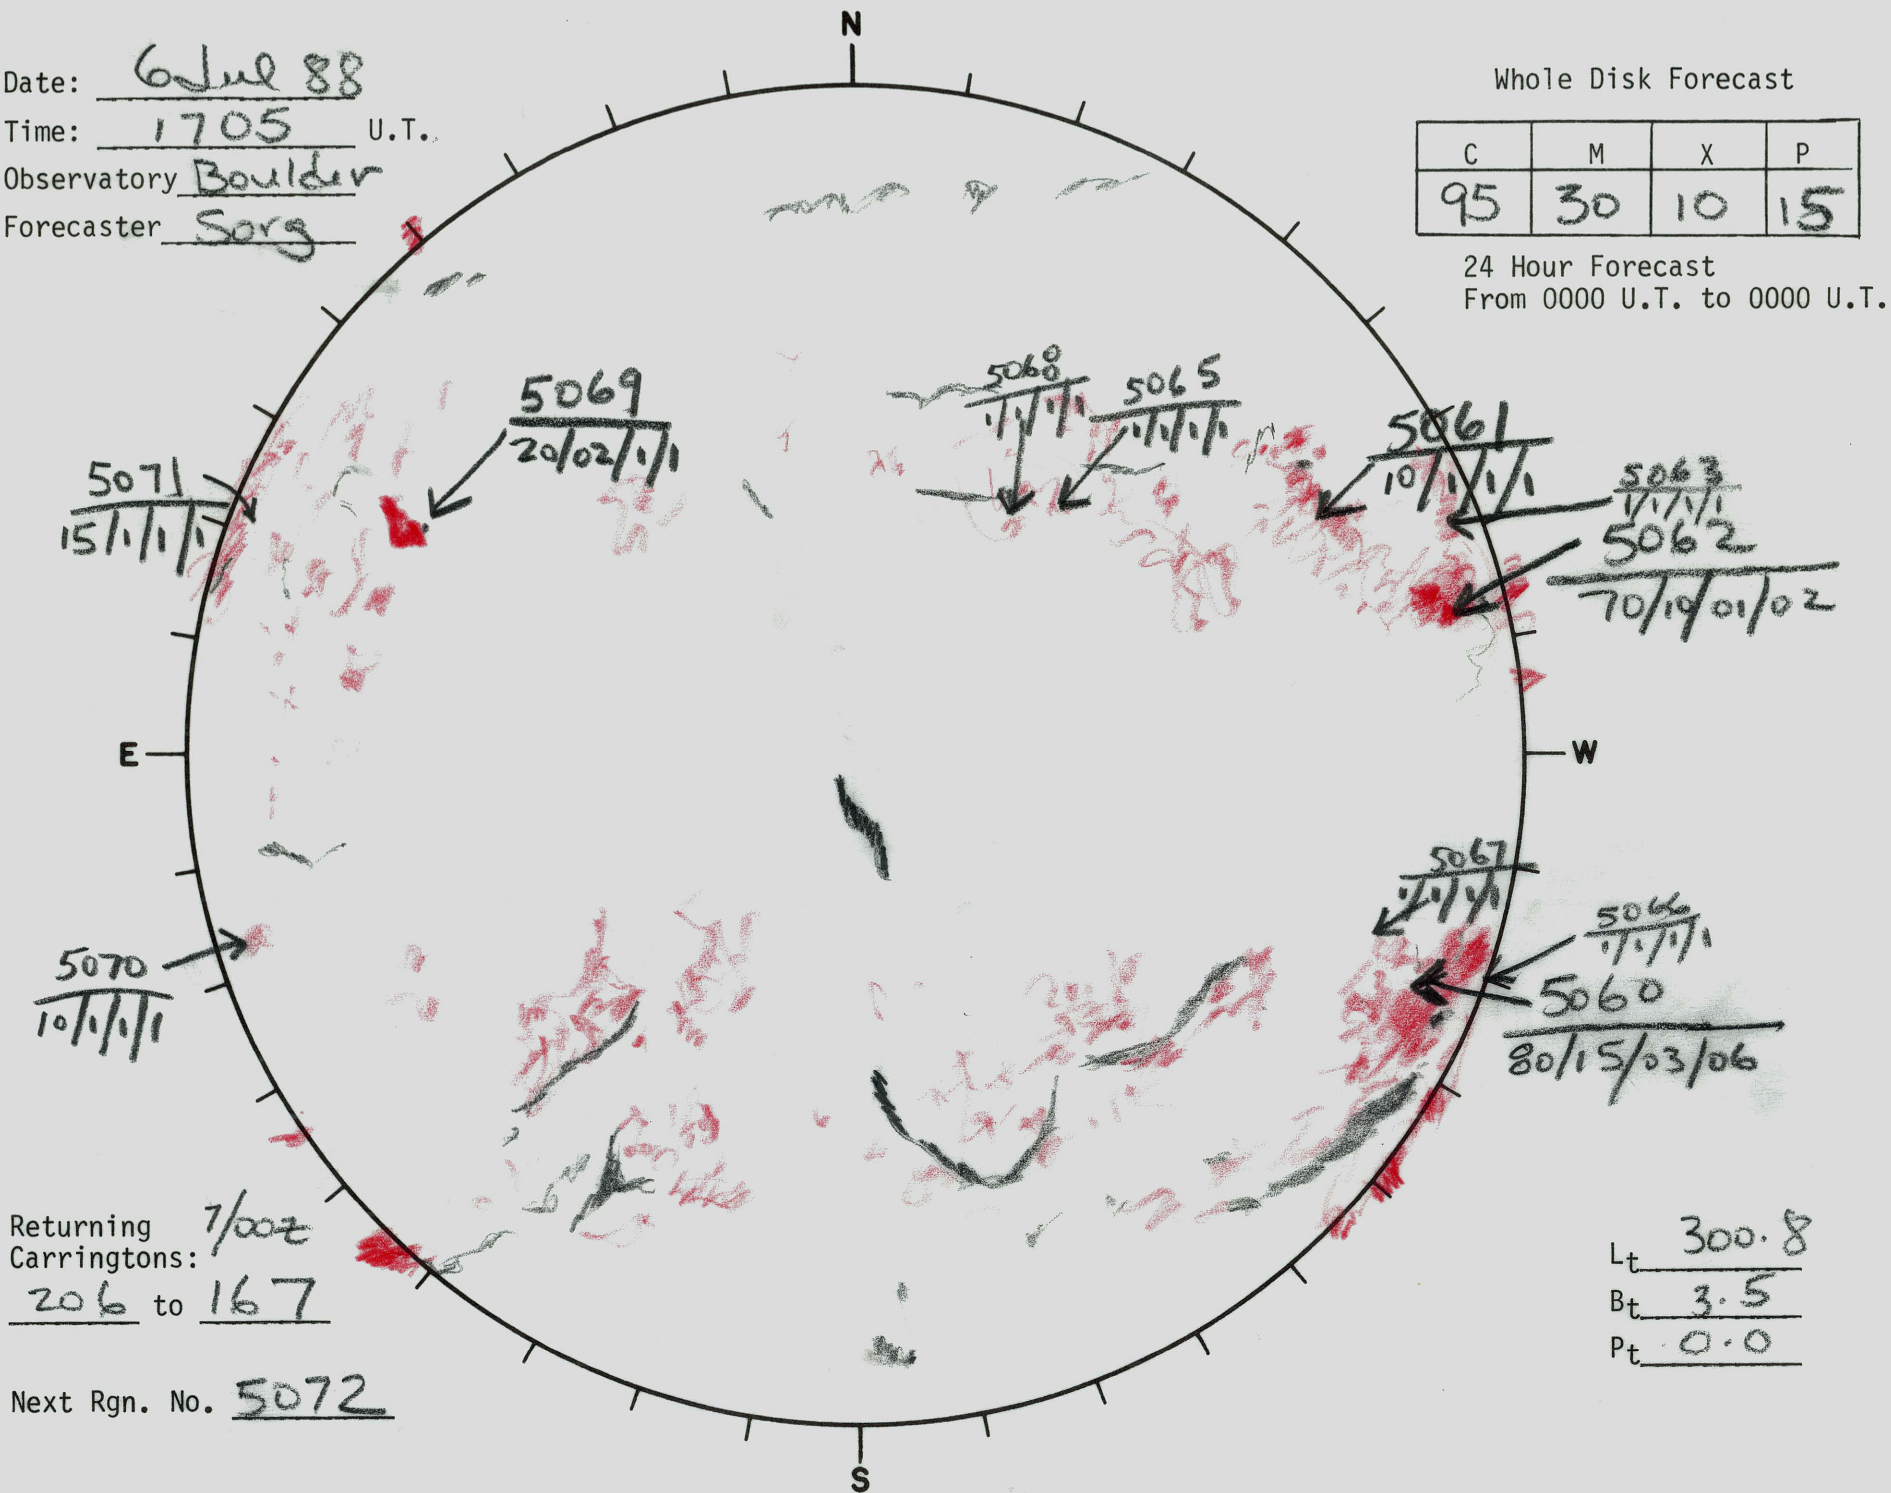

Date: 6 Jul 88
 Time: 1705 U.T.
 Observatory Boulder
 Forecaster Sorg

Whole Disk Forecast

C	M	X	P
95	30	10	15

24 Hour Forecast
 From 0000 U.T. to 0000 U.T.

Returning Carringtons: 1/002
206 to 167

Next Rgn. No. 5072

L_t 300.8
 B_t 3.5
 P_t 0.0