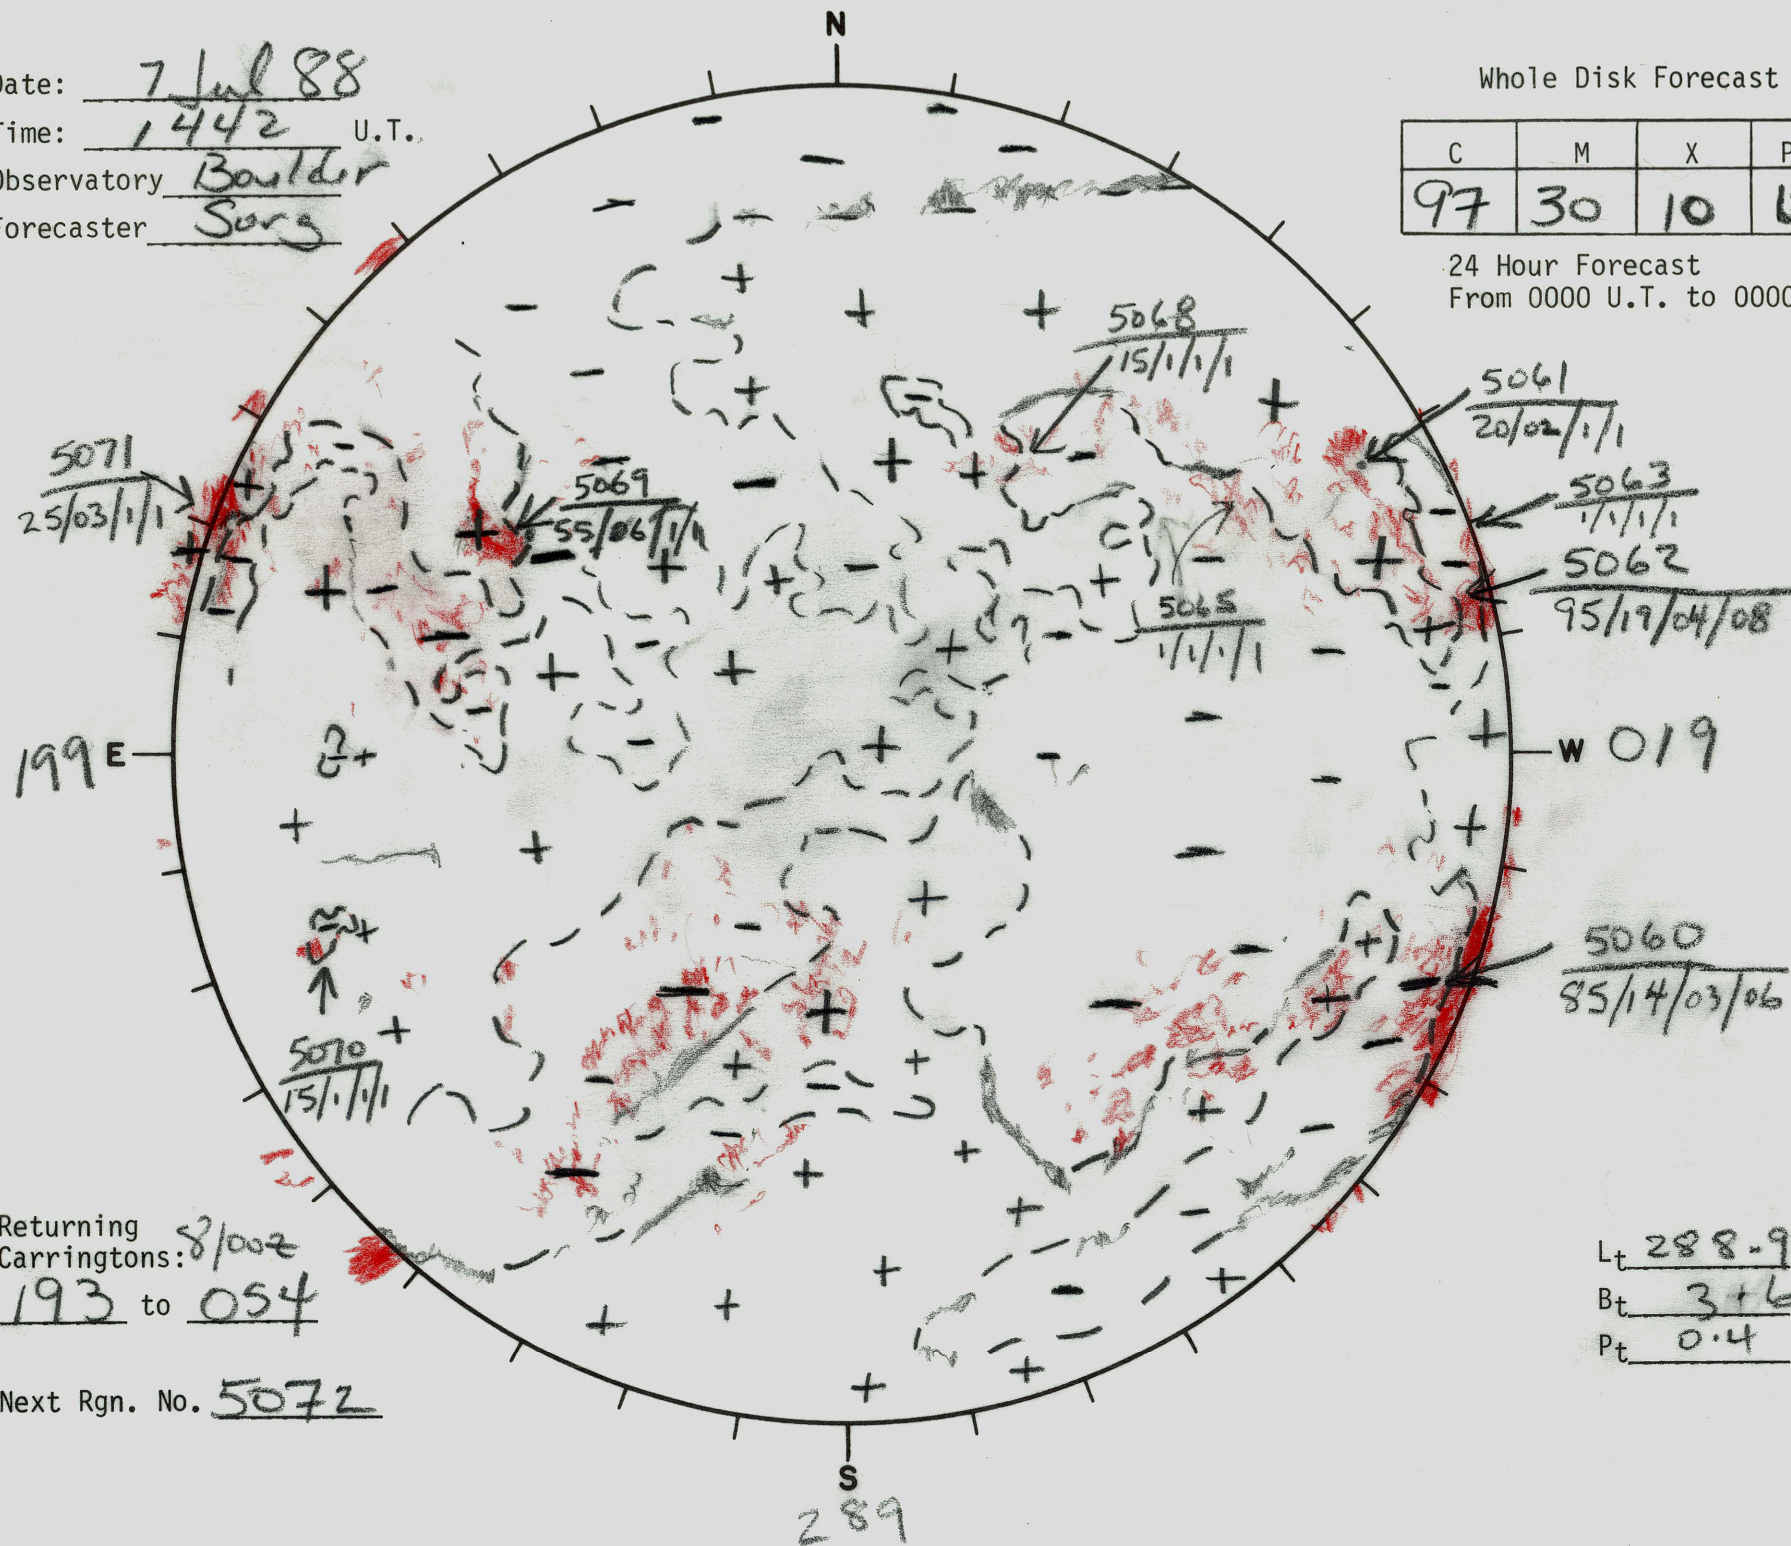

Date: 7 Jul 88
 Time: 1442 U.T.
 Observatory Boulder
 Forecaster Sorg

Whole Disk Forecast

C	M	X	P
97	30	10	5

24 Hour Forecast
 From 0000 U.T. to 0000 U.T.

Returning Carringtons: 8/002
193 to 054

Next Rgn. No. 5072

Lt 288.9
 Bt 3+6
 Pt 0.4