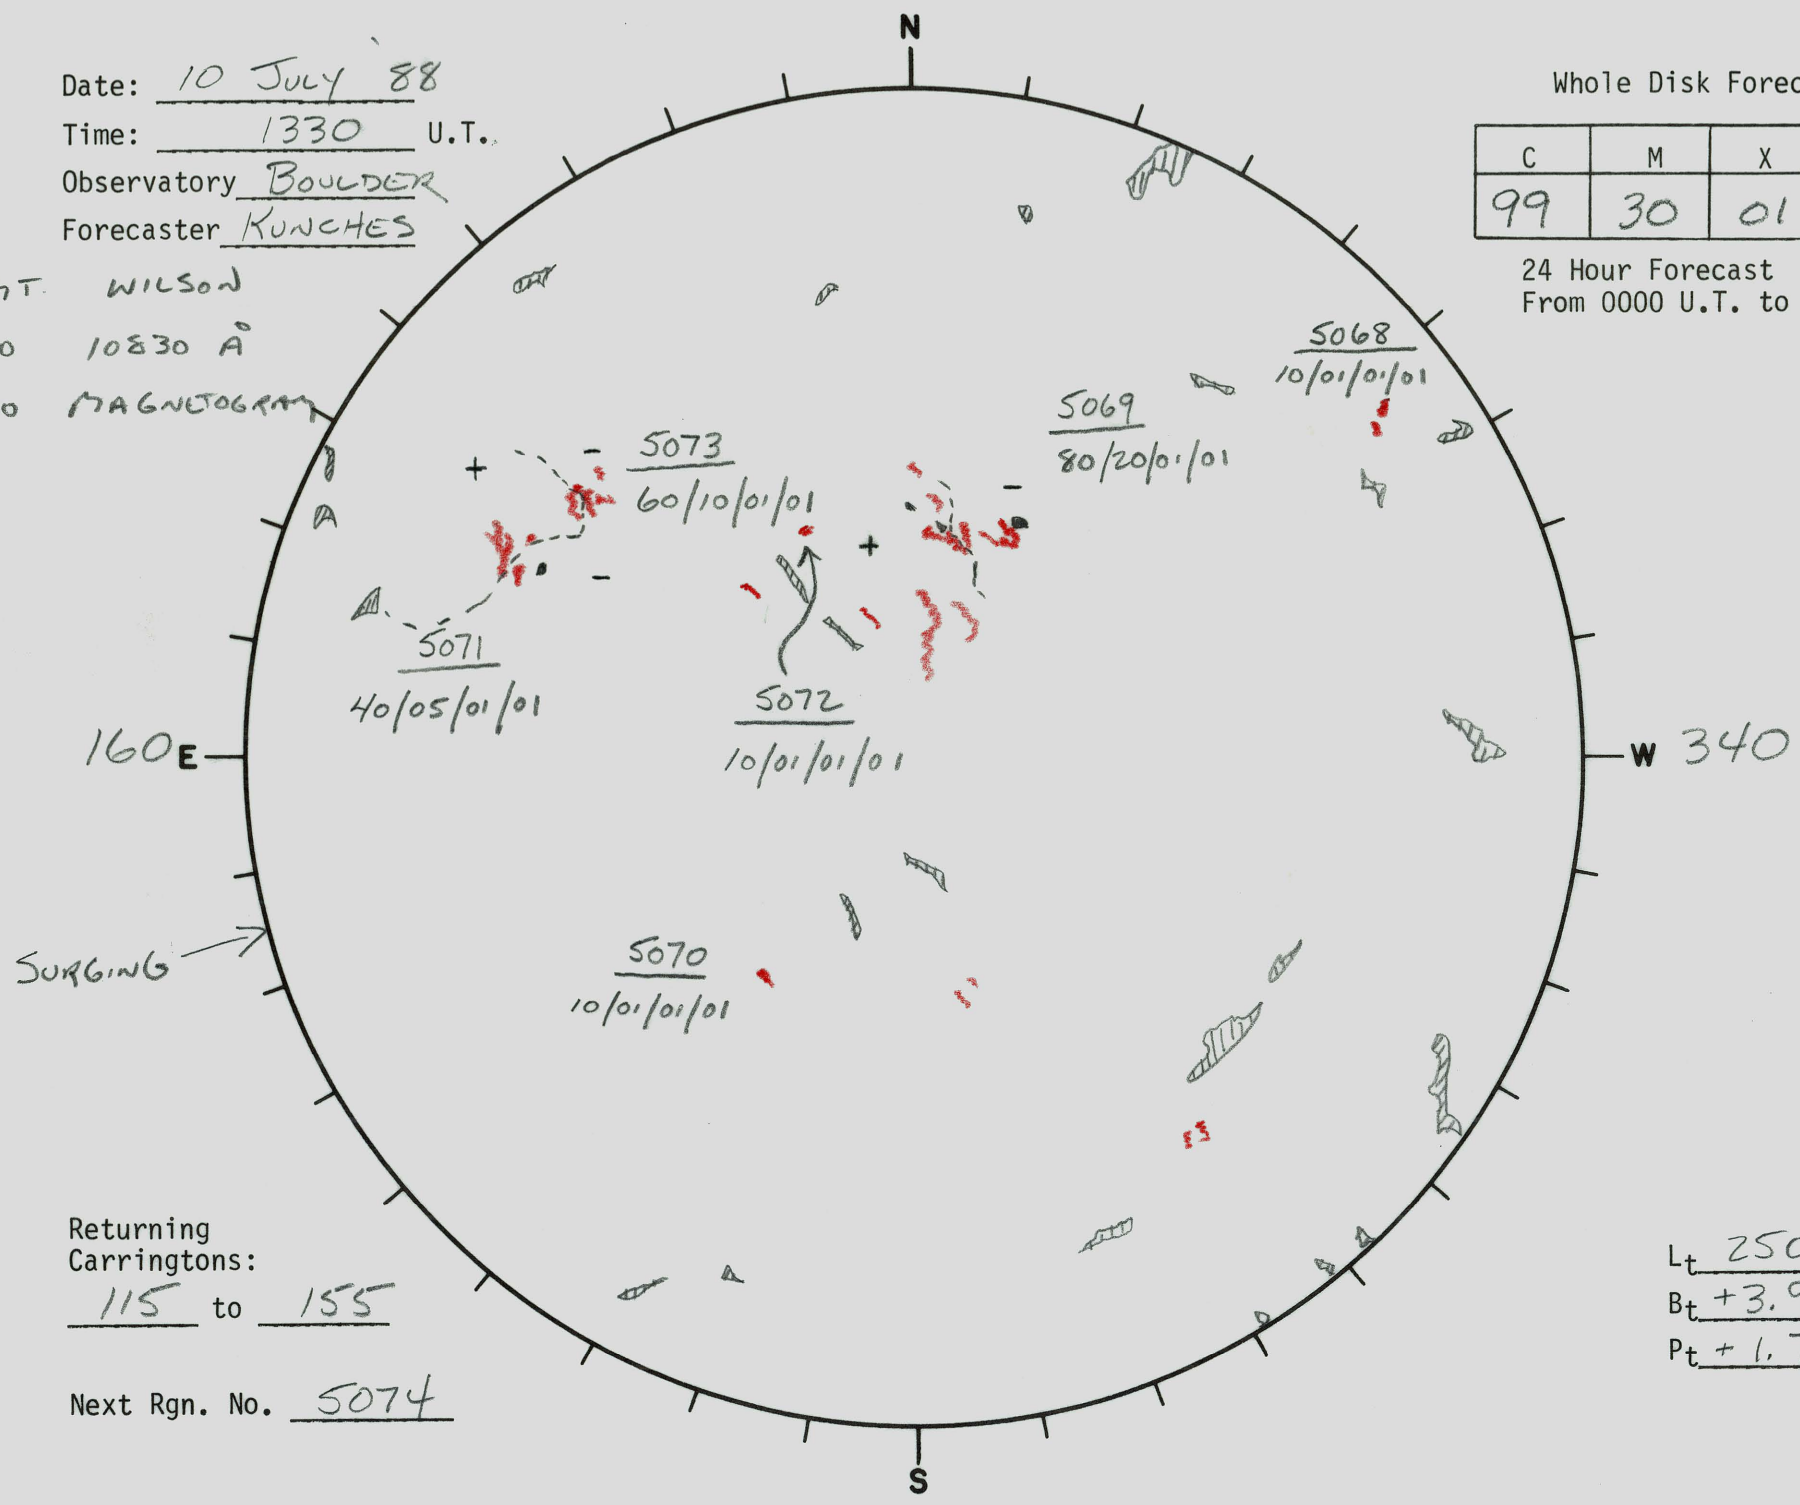

Date: 10 July 88
 Time: 1330 U.T.
 Observatory BOULDER
 Forecaster KUNCHES

Whole Disk Forecast

C	M	X	P
99	30	01	01

24 Hour Forecast
 From 0000 U.T. to 0000 U.T.

MT. WILSON
 NO 10830 Å
 NO MAGNETOGRAM

SURGING →

Returning Carringtons:
115 to 155

Next Rgn. No. 5074

L_t 250
B_t +3.9
P_t +1.7