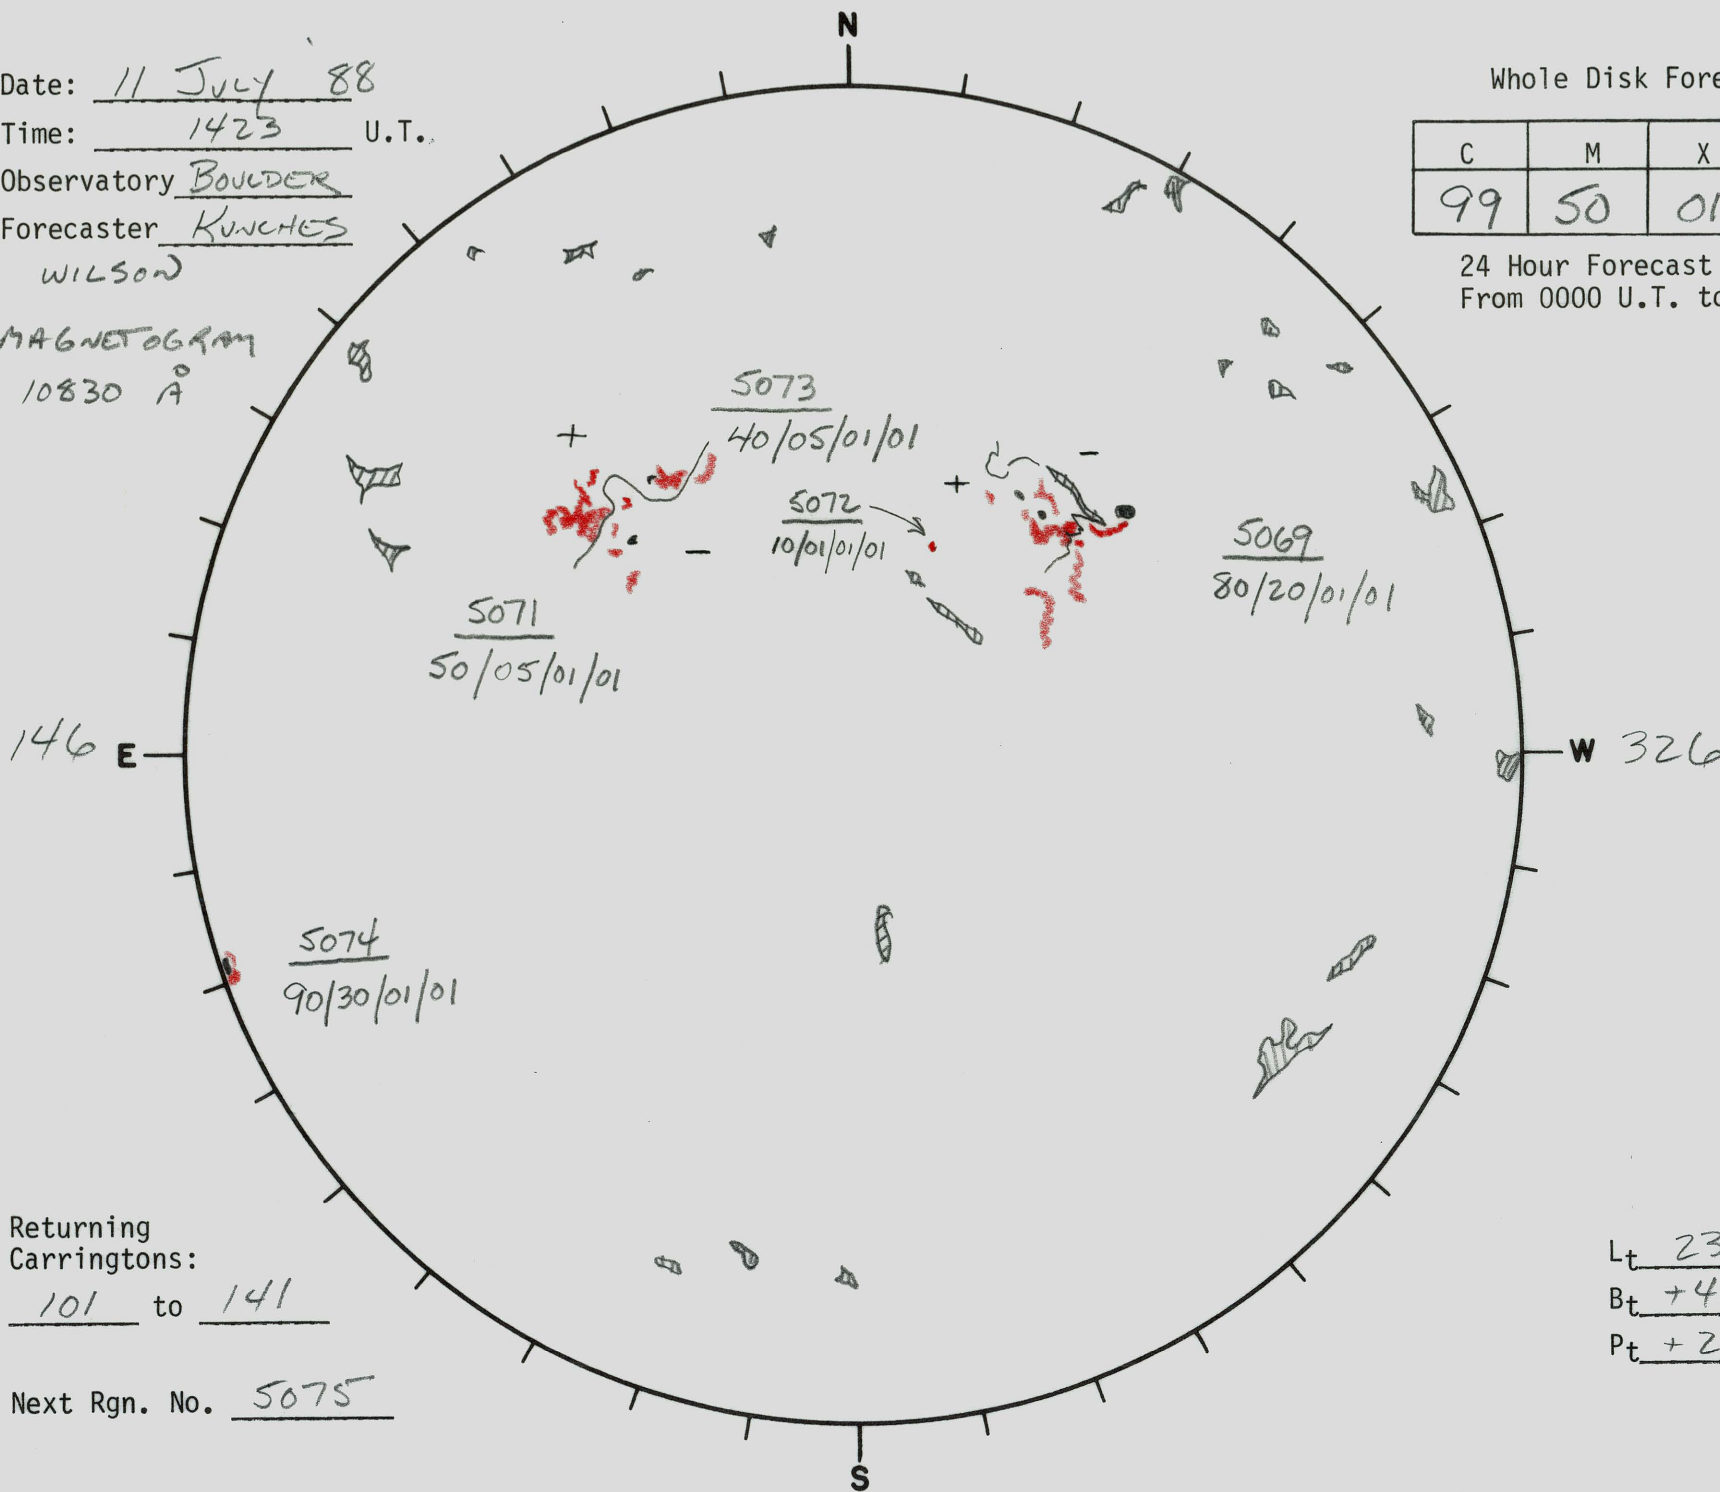

Date: 11 July 88
 Time: 1423 U.T.
 Observatory BOULDER
 Forecaster KUNCHES

Whole Disk Forecast

C	M	X	P
99	50	01	01

24 Hour Forecast
 From 0000 U.T. to 0000 U.T.

MT. WILSON
 NO MAGNETOGRAM
 NO 10830 Å

Returning Carringtons:
101 to 141

Next Rgn. No. 5075

L_t 236
 B_t +4.1
 P_t +2.2