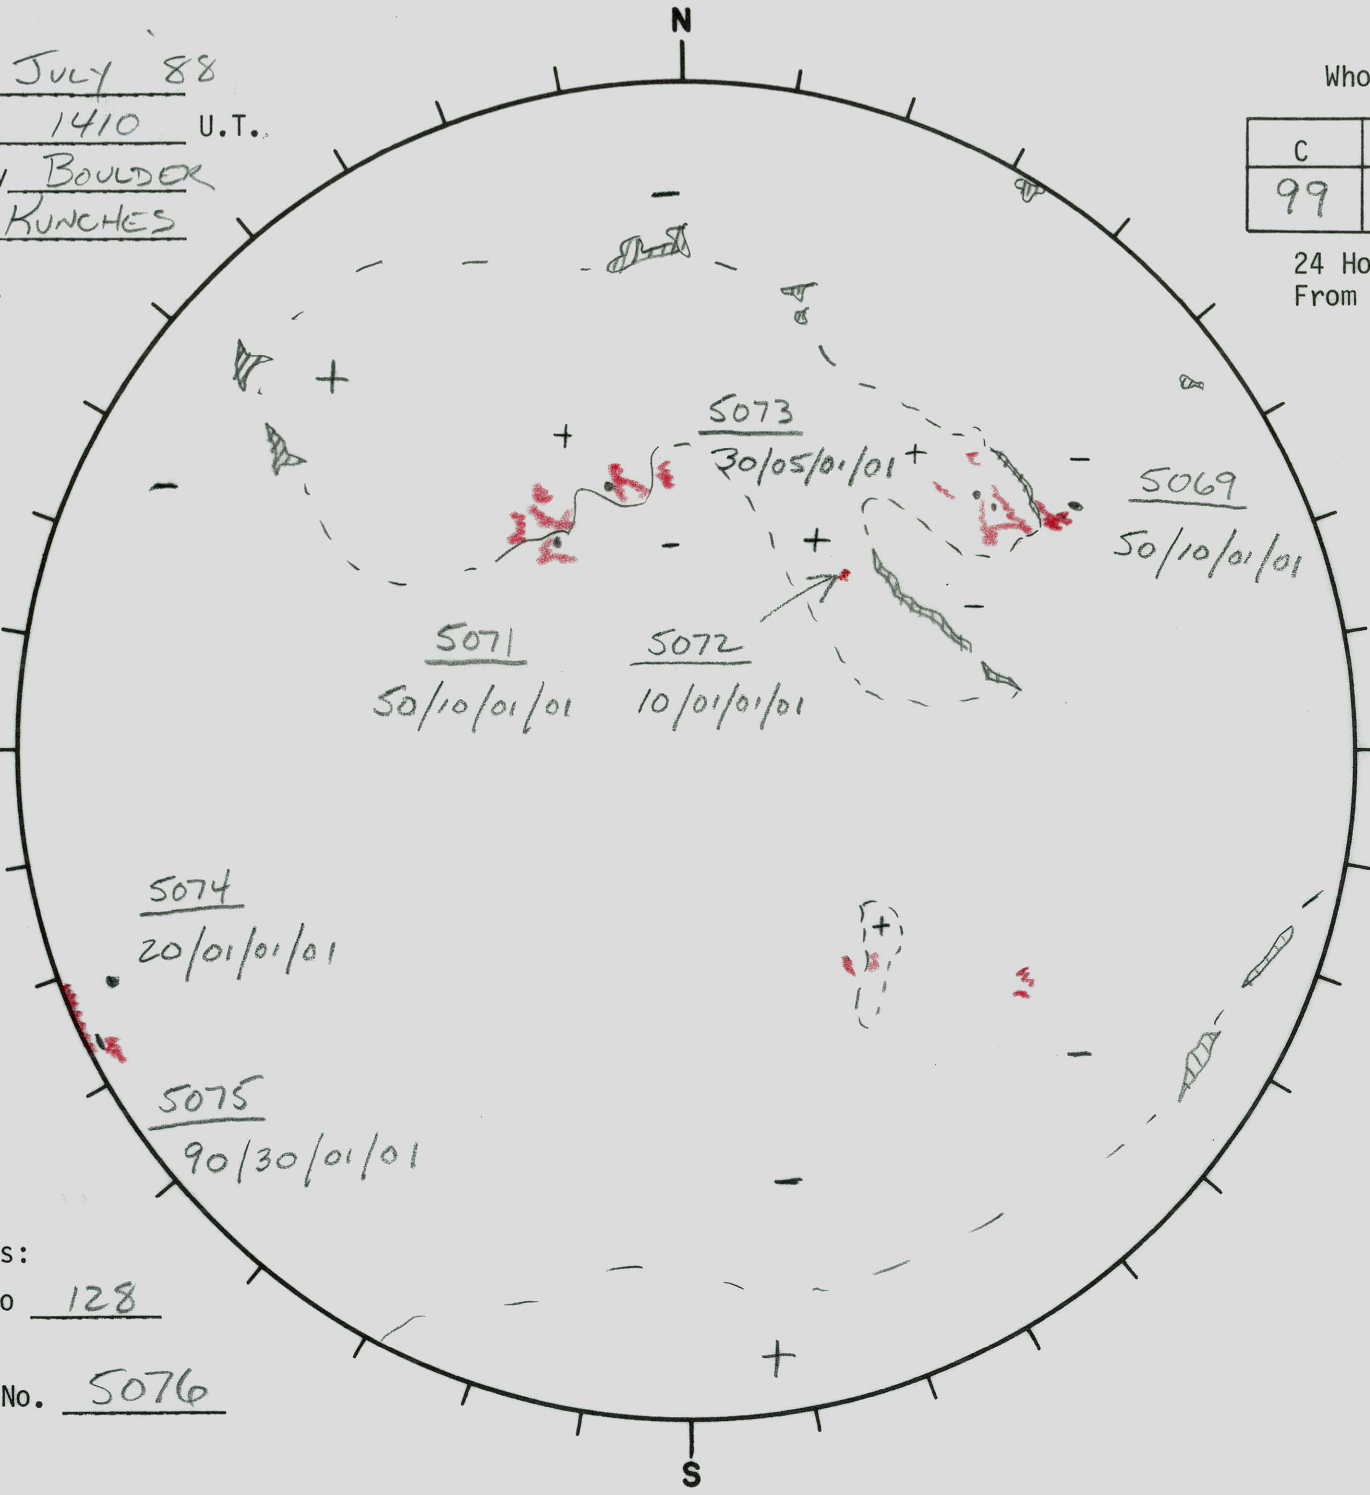

Date: 12 July 88
 Time: 1410 U.T.
 Observatory BOULDER
 Forecaster KUNCHES

Whole Disk Forecast

C	M	X	P
99	50	01	01

24 Hour Forecast
 From 0000 U.T. to 0000 U.T.

MAGNETOGRAM
 MT. WILSON

NO 10830 Å

133 E

W 313

Returning Carringtons:

088 to 128

Next Rgn. No. 5076

L_t 223
B_t +4.1
P_t +2.6