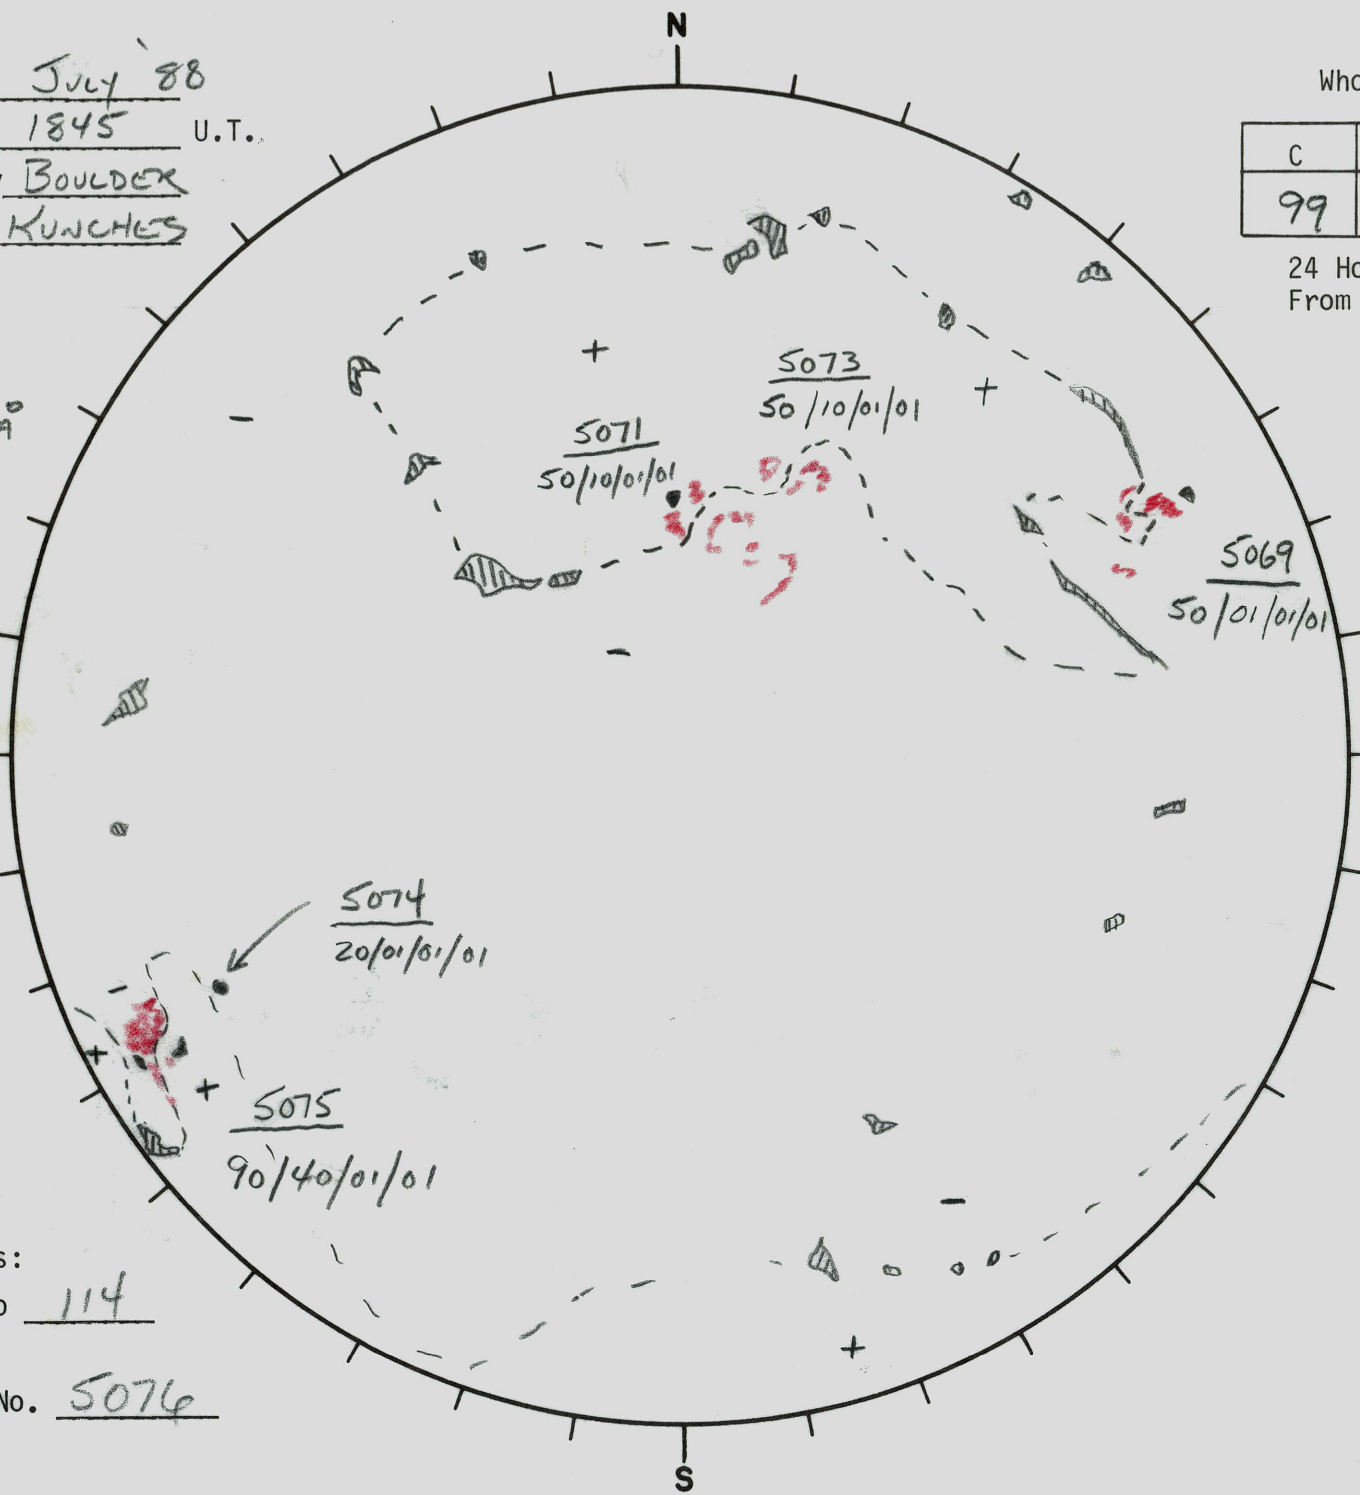

Date: 13 July 88
 Time: 1845 U.T.
 Observatory BOULDER
 Forecaster KUNCHES

Whole Disk Forecast

C	M	X	P
99	50	01	01

24 Hour Forecast
 From 0000 U.T. to 0000 U.T.

MT. WILSON
 MAGNETOGRAM

No 10830 A

117 E

W 297

Returning Carringtons:
074 to 114

Next Rgn. No. 5076

L_t 207
 B_t +4.3
 P_t +3.2