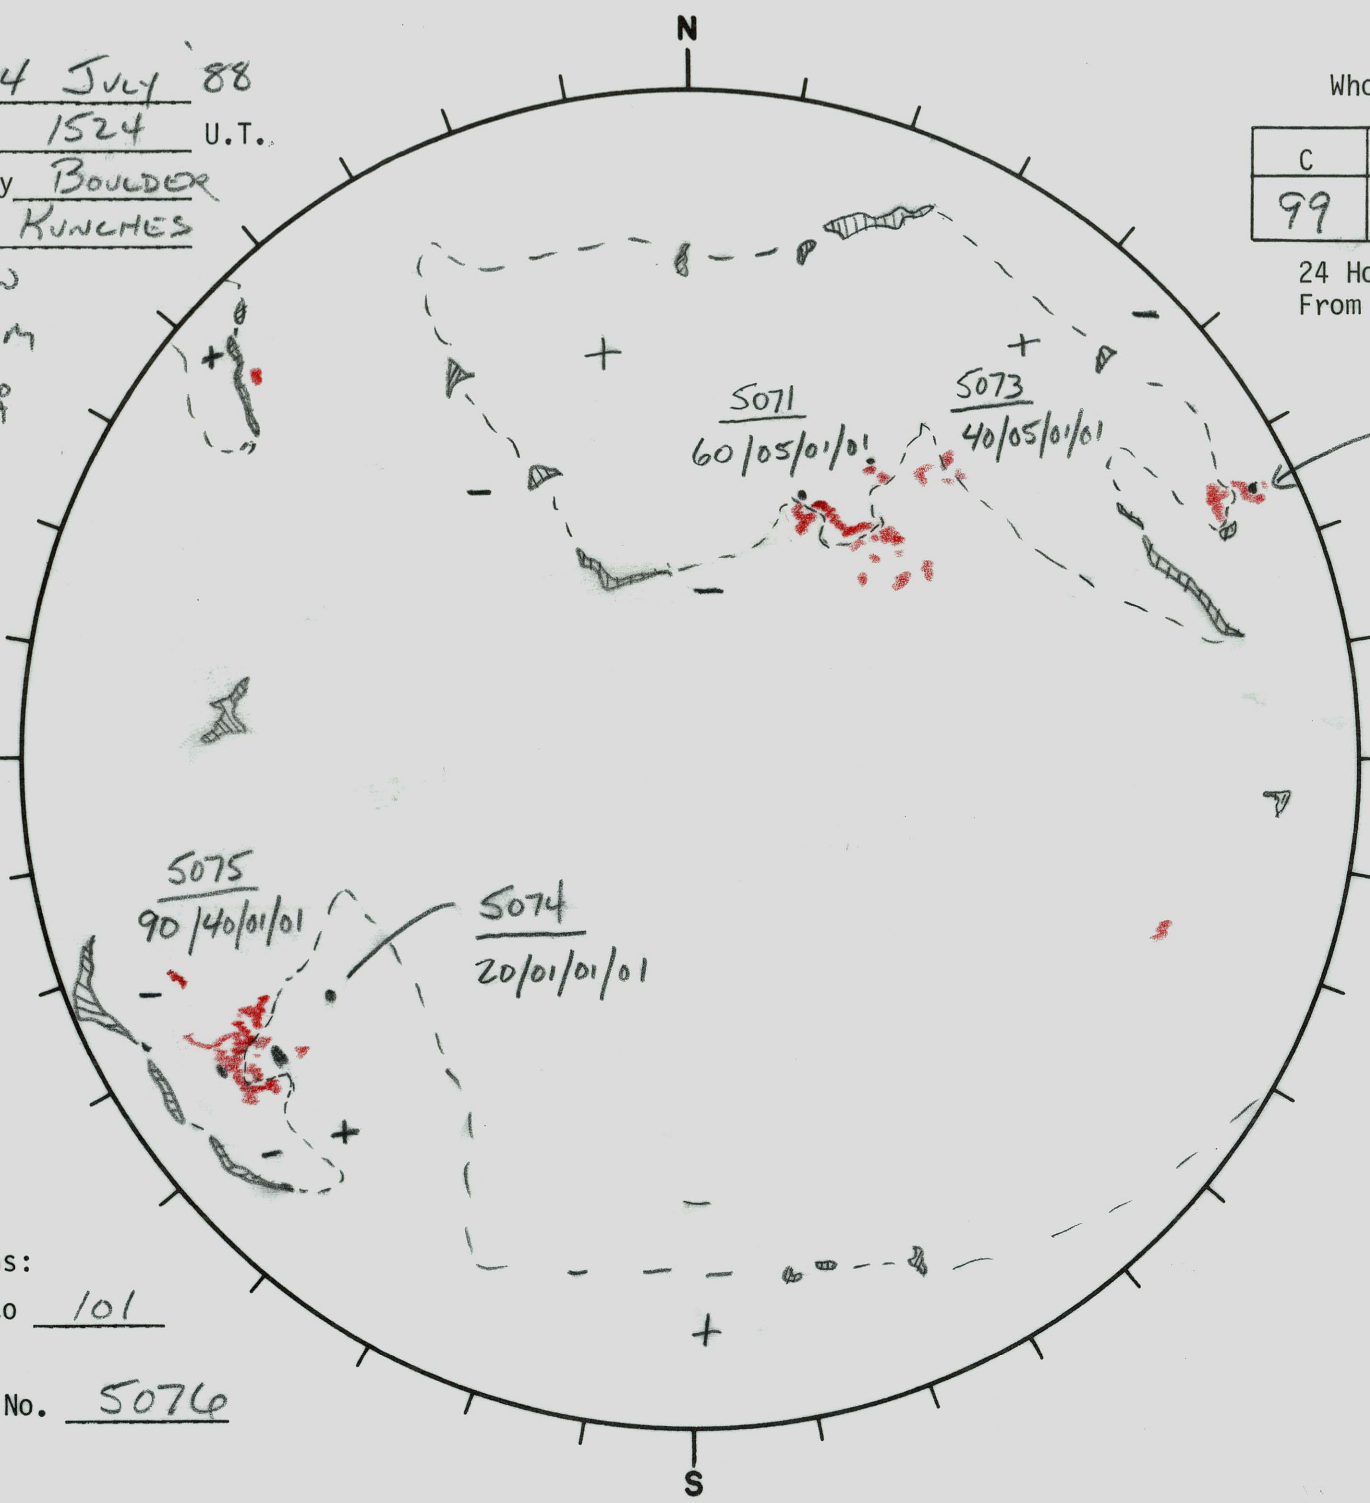

Date: 14 July '88  
 Time: 1524 U.T.  
 Observatory BOULDER  
 Forecaster RUNCHE

Whole Disk Forecast

C	M	X	P
99	50	01	01

24 Hour Forecast  
 From 0000 U.T. to 0000 U.T.

MT. WILSON  
 MAGNETOGRAM  
 NO 10830 Å

Returning Carringtons:  
061 to 101

Next Rgn. No. 5076

L<sub>t</sub> 196  
 B<sub>t</sub> +4.4  
 P<sub>t</sub> +3.6