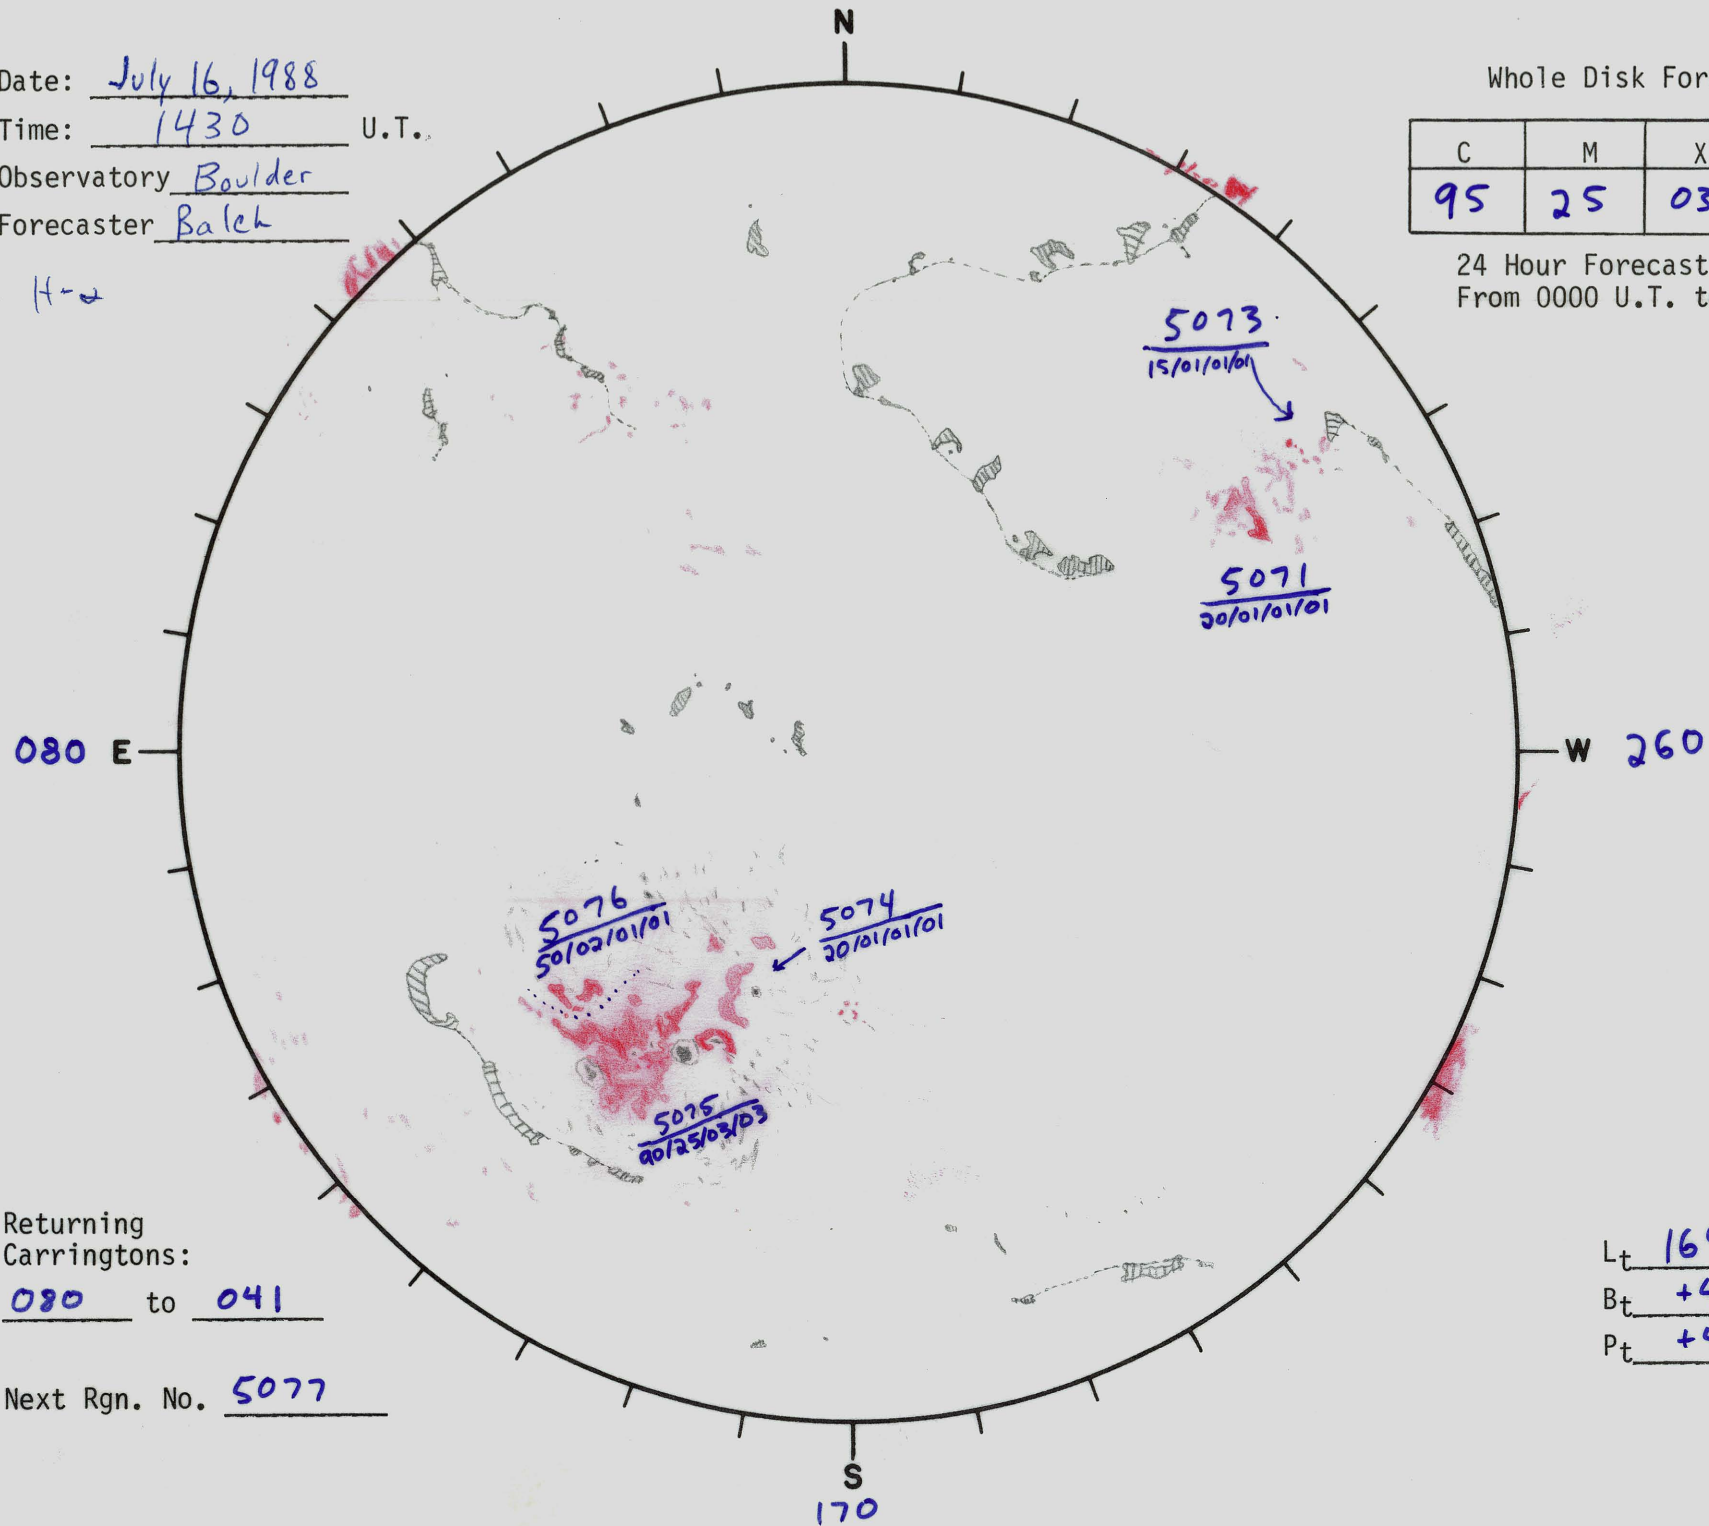

Date: July 16, 1988
 Time: 1430 U.T.
 Observatory Boulder
 Forecaster Balek

Whole Disk Forecast

C	M	X	P
95	25	03	03

24 Hour Forecast
 From 0000 U.T. to 0000 U.T.

Boulder H- α

Returning Carringtons:
080 to 041

Next Rgn. No. 5077

L_t 169.9
 B_t +4.5
 P_t +4.4