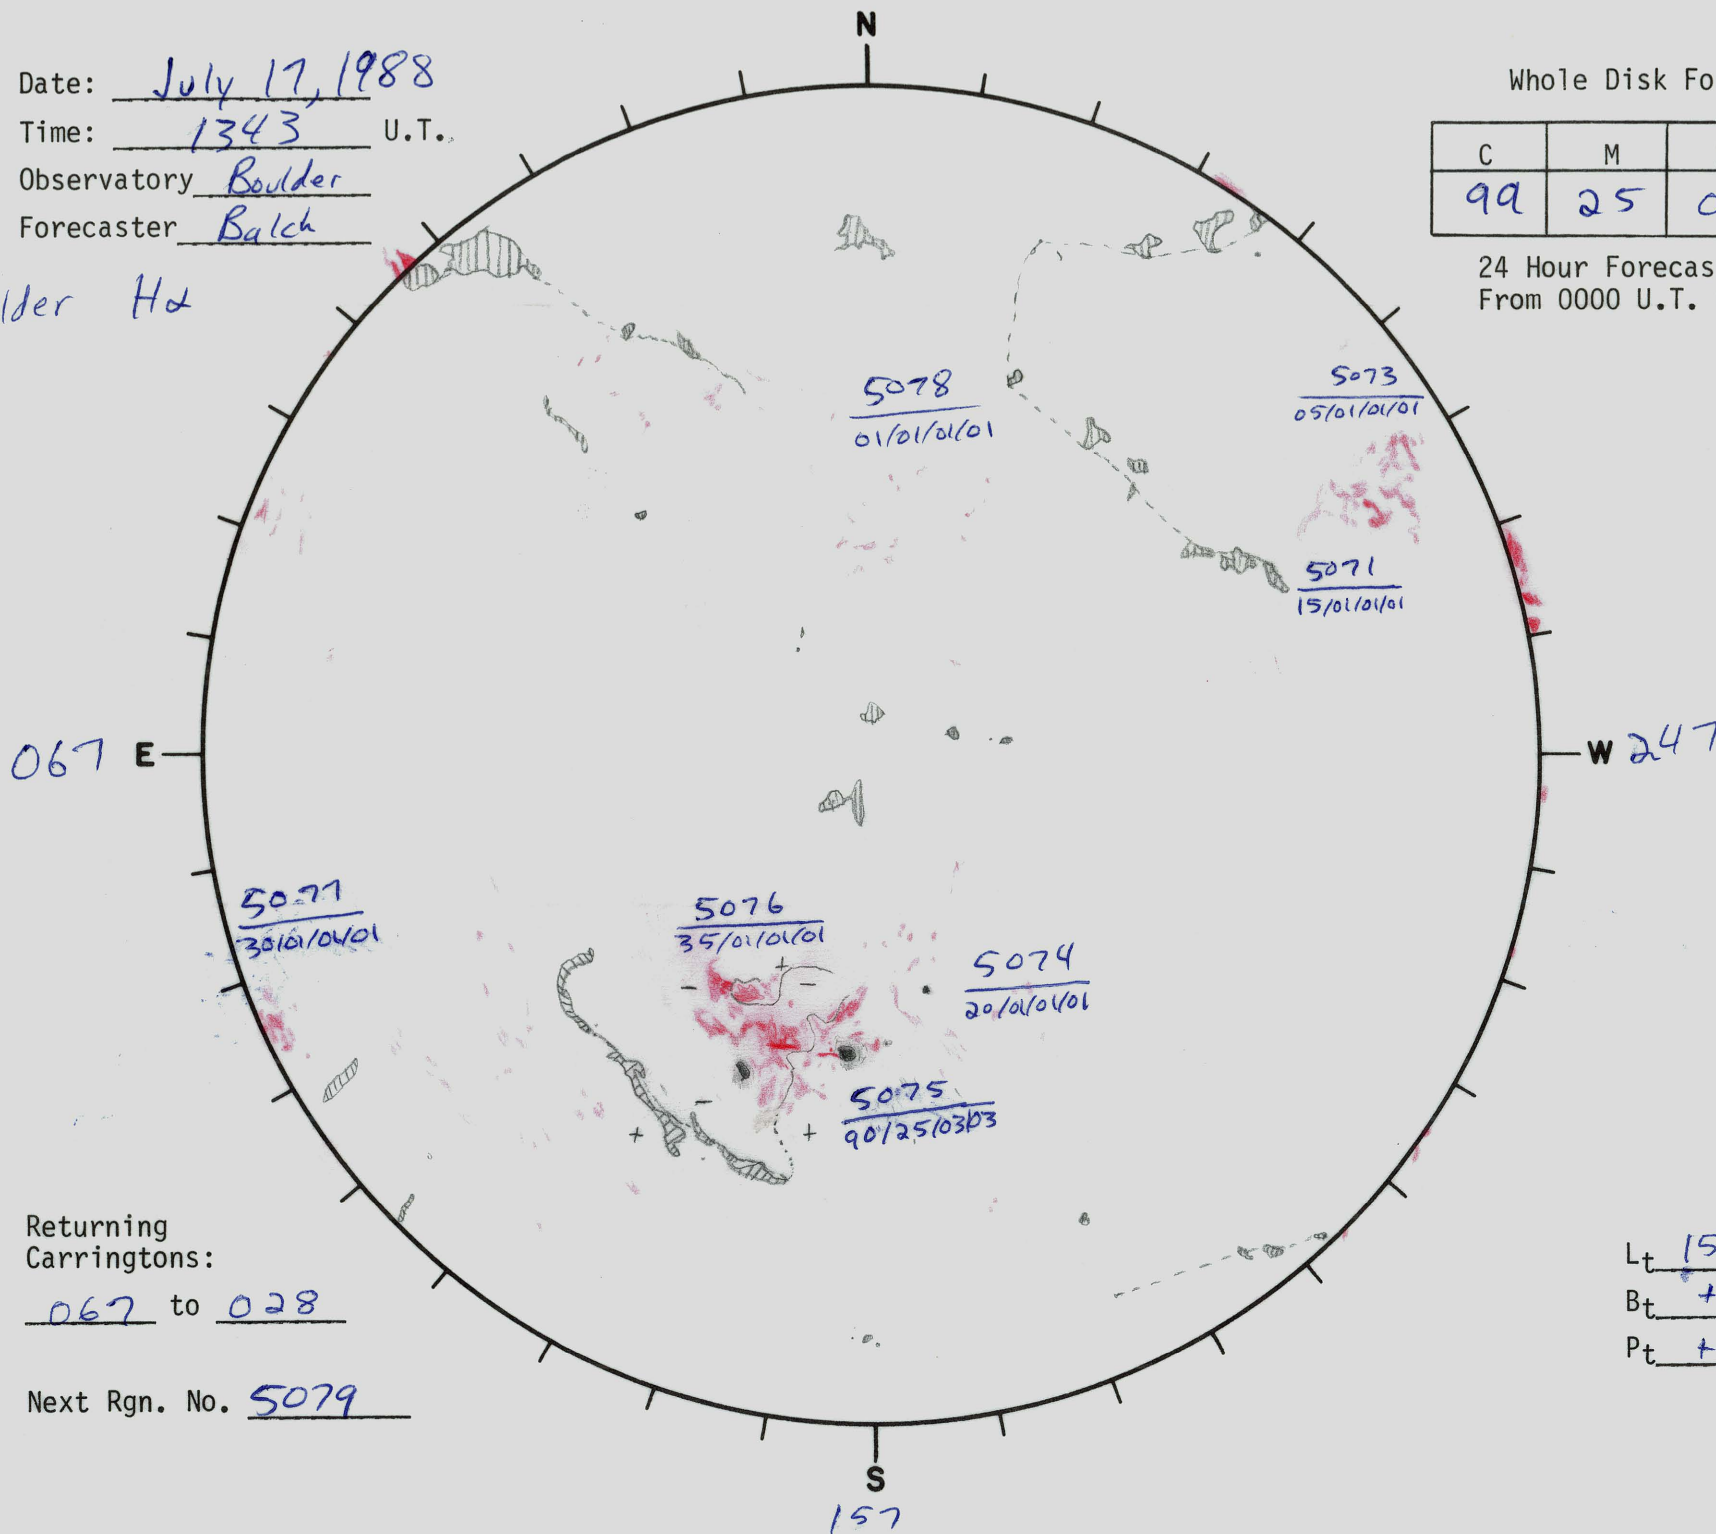

Date: July 17, 1988
Time: 1343 U.T.
Observatory Boulder
Forecaster Balch

Boulder Hd

Whole Disk Forecast

| C | M | X | P |
|----|----|----|----|
| 99 | 25 | 03 | 03 |

24 Hour Forecast
From 0000 U.T. to 0000 U.T.

Returning
Carringtons:

067 to 028

Next Rgn. No. 5079

L_t 157.1
B_t +4.6
P_t +4.9