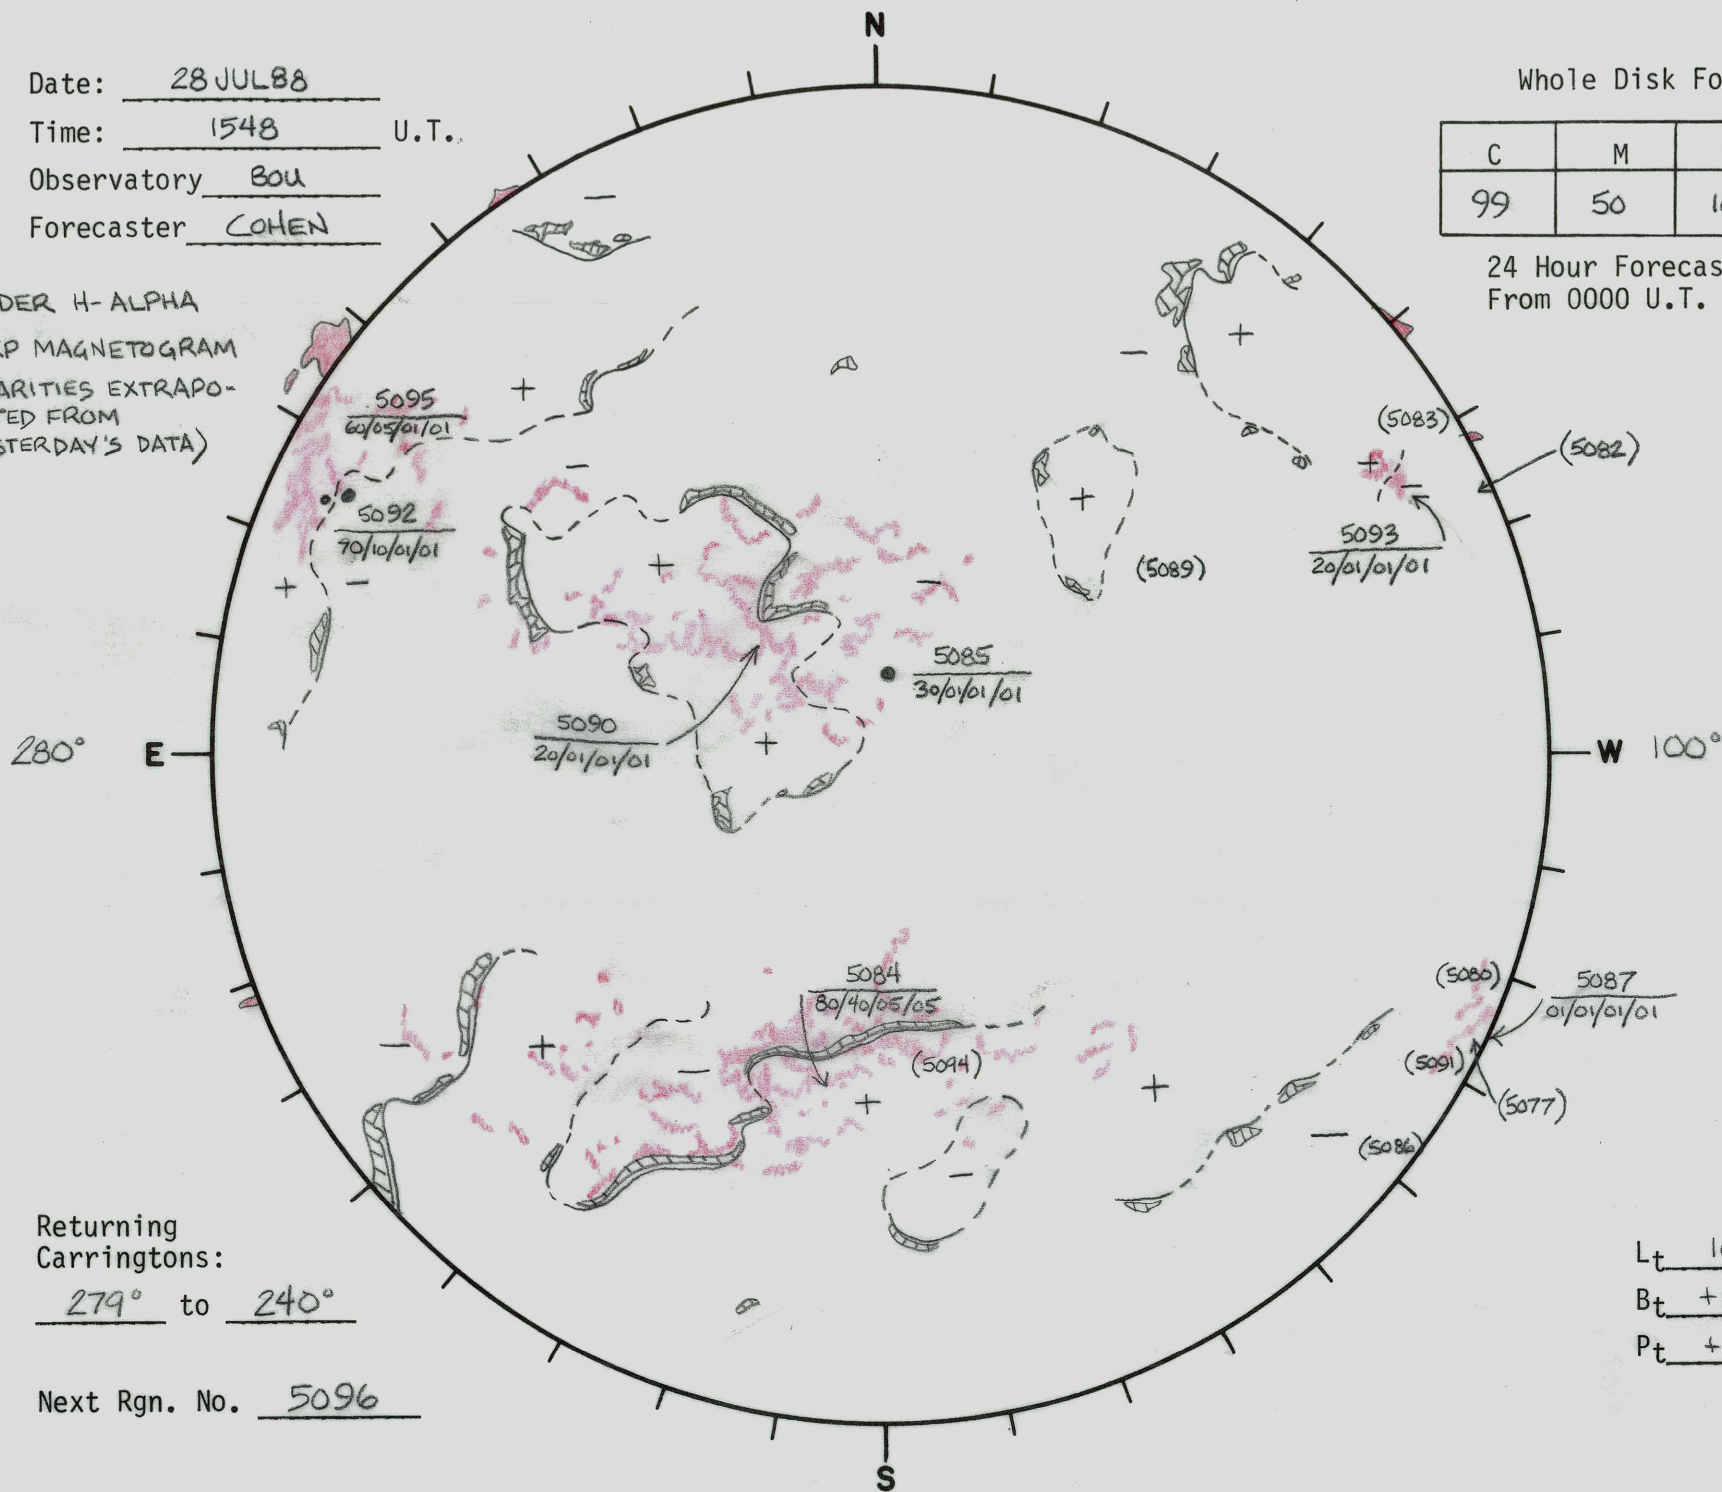

Date: 28 JUL 88
 Time: 1548 U.T.
 Observatory BOU
 Forecaster COHEN

Whole Disk Forecast

C	M	X	P
99	50	10	10

24 Hour Forecast
 From 0000 U.T. to 0000 U.T.

- BOULDER H-ALPHA
- NO KP MAGNETOGRAM
 (POLARITIES EXTRAPOLATED FROM
 YESTERDAY'S DATA)

Returning
 Carringtons:
279° to 240°

L_t 10.4°
 B_t +5.6°
 P_t +9.6°

Next Rgn. No. 5096