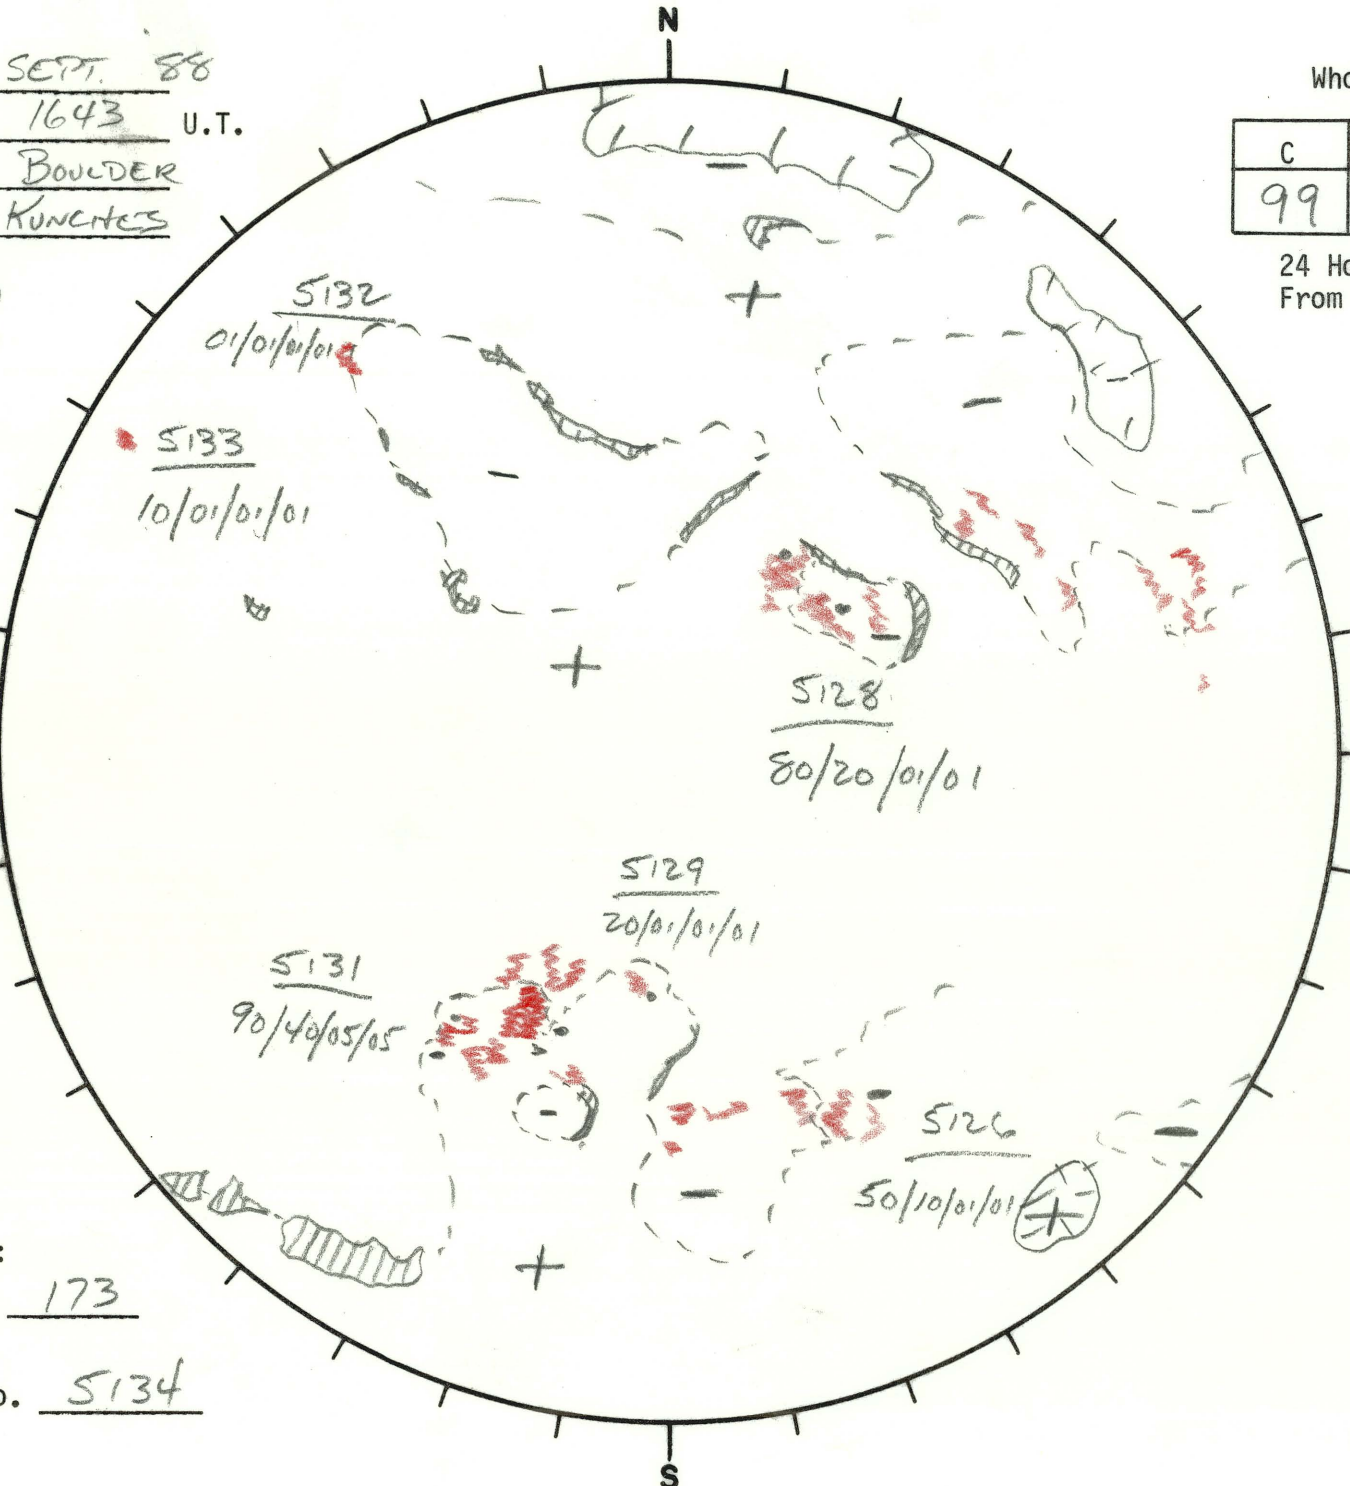

Date: 1 SEPT. '88
 Time: 1643 U.T.
 Observatory BOULDER
 Forecaster KUNCITES

Whole Disk Forecast

C	M	X	P
99	50	05	05

24 Hour Forecast
 From 0000 U.T. to 0000 U.T.

MAGNETOGRAM
 MT. WILSON
 10830 Å

177 E

W 357

Returning Carringtons:
133 to 173

Next Rgn. No. S134

L_t 267
B_t +7.2
P_t +21.3