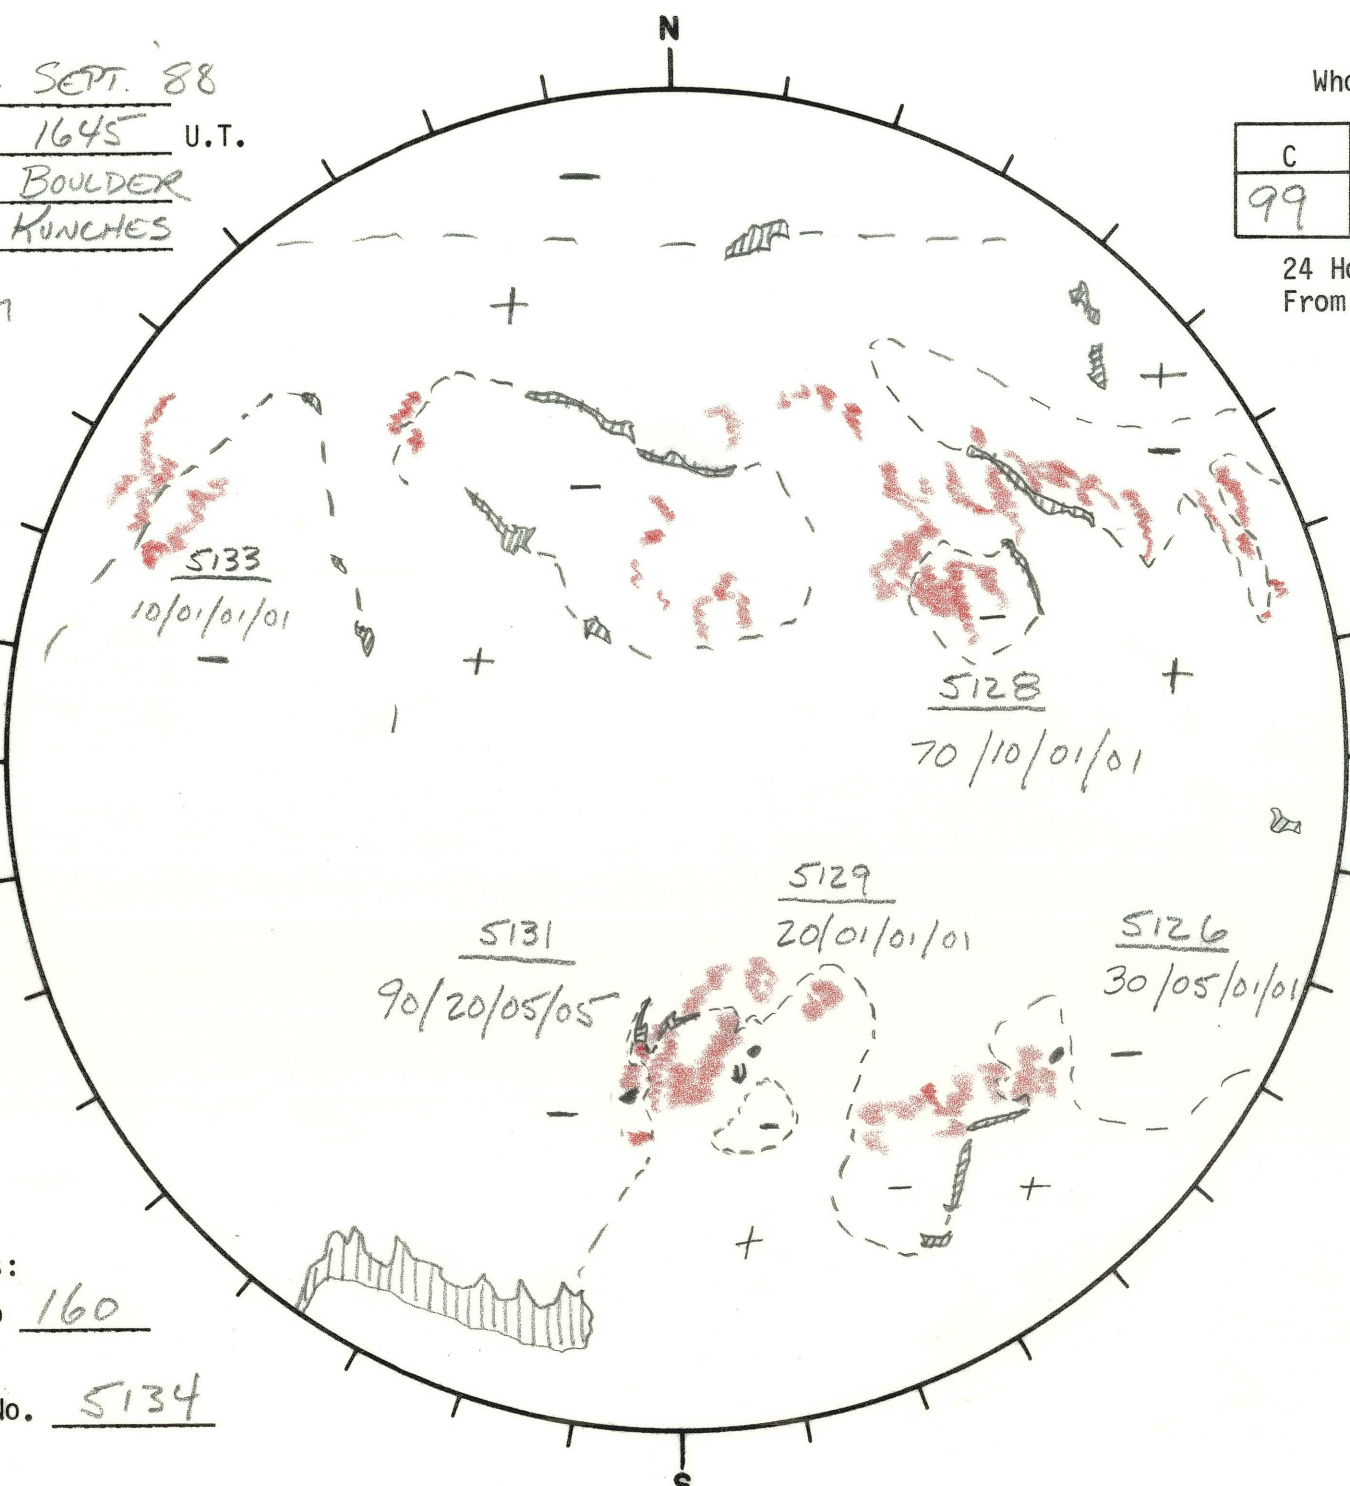

Date: 2 SEPT. '88
 Time: 1645 U.T.
 Observatory BOULDER
 Forecaster KUNCHES

Whole Disk Forecast

C	M	X	P
99	30	05	05

24 Hour Forecast
 From 0000 U.T. to 0000 U.T.

MAGNETOGRAM

MT. WILSON

NO 10830

164 E

W 344

Returning Carringtons:

120 to 160

Next Rgn. No. 5134

Lt 254
 Bt +7.2
 Pt +21.6