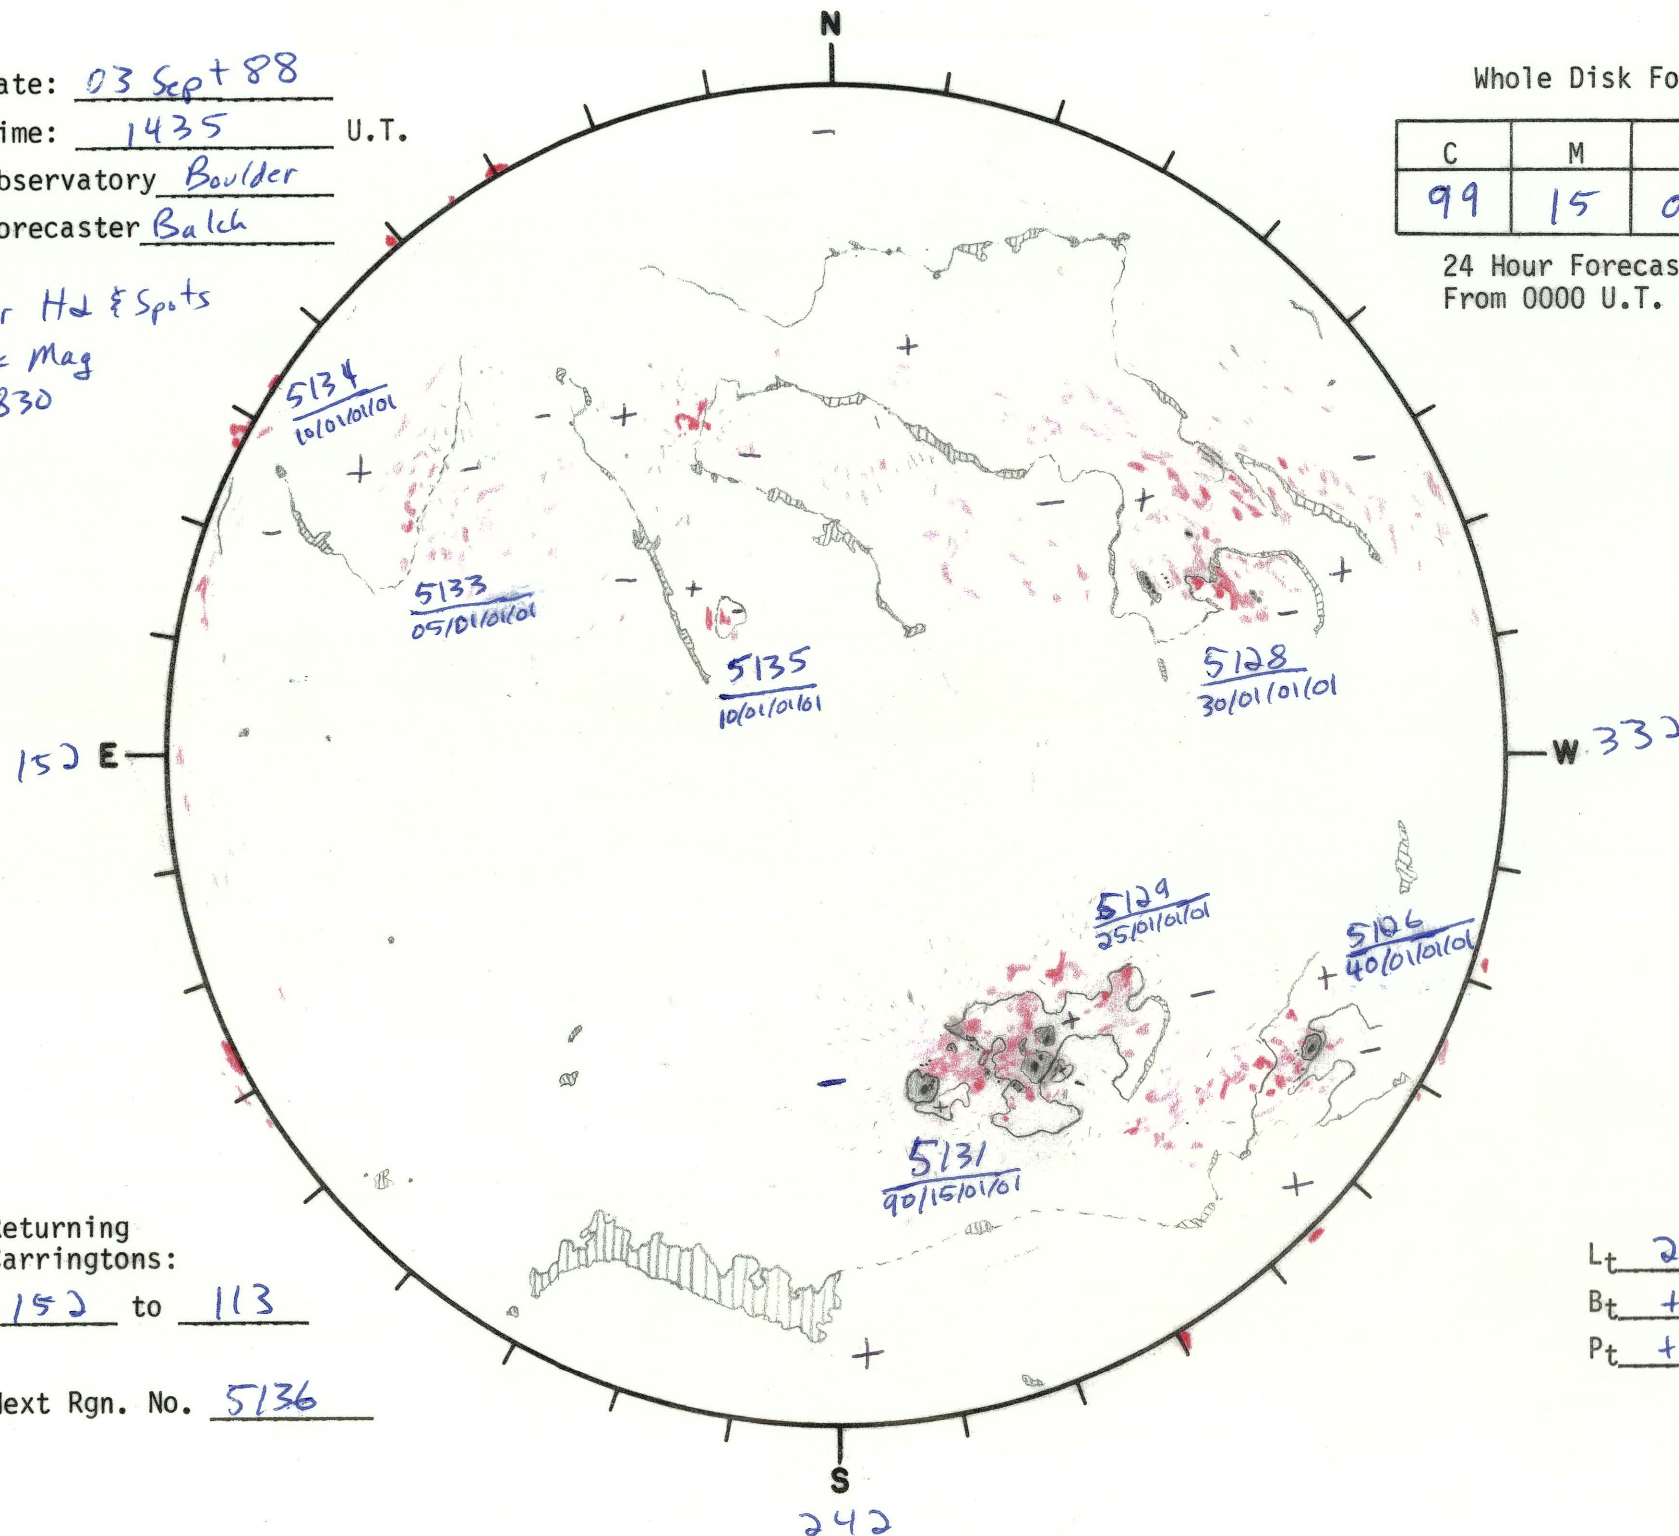

Date: 03 Sep + 88
 Time: 1435 U.T.
 Observatory Boulder
 Forecaster Balch

Whole Disk Forecast

C	M	X	P
99	15	01	01

24 Hour Forecast
 From 0000 U.T. to 0000 U.T.

Boulder Hd & Spots
 Kitt Pk Mag
 no 10830

Returning Carringtons:
152 to 113

Next Rgn. No. 5136

Lt 242.0
 Bt +7.3
 Pt +21.8