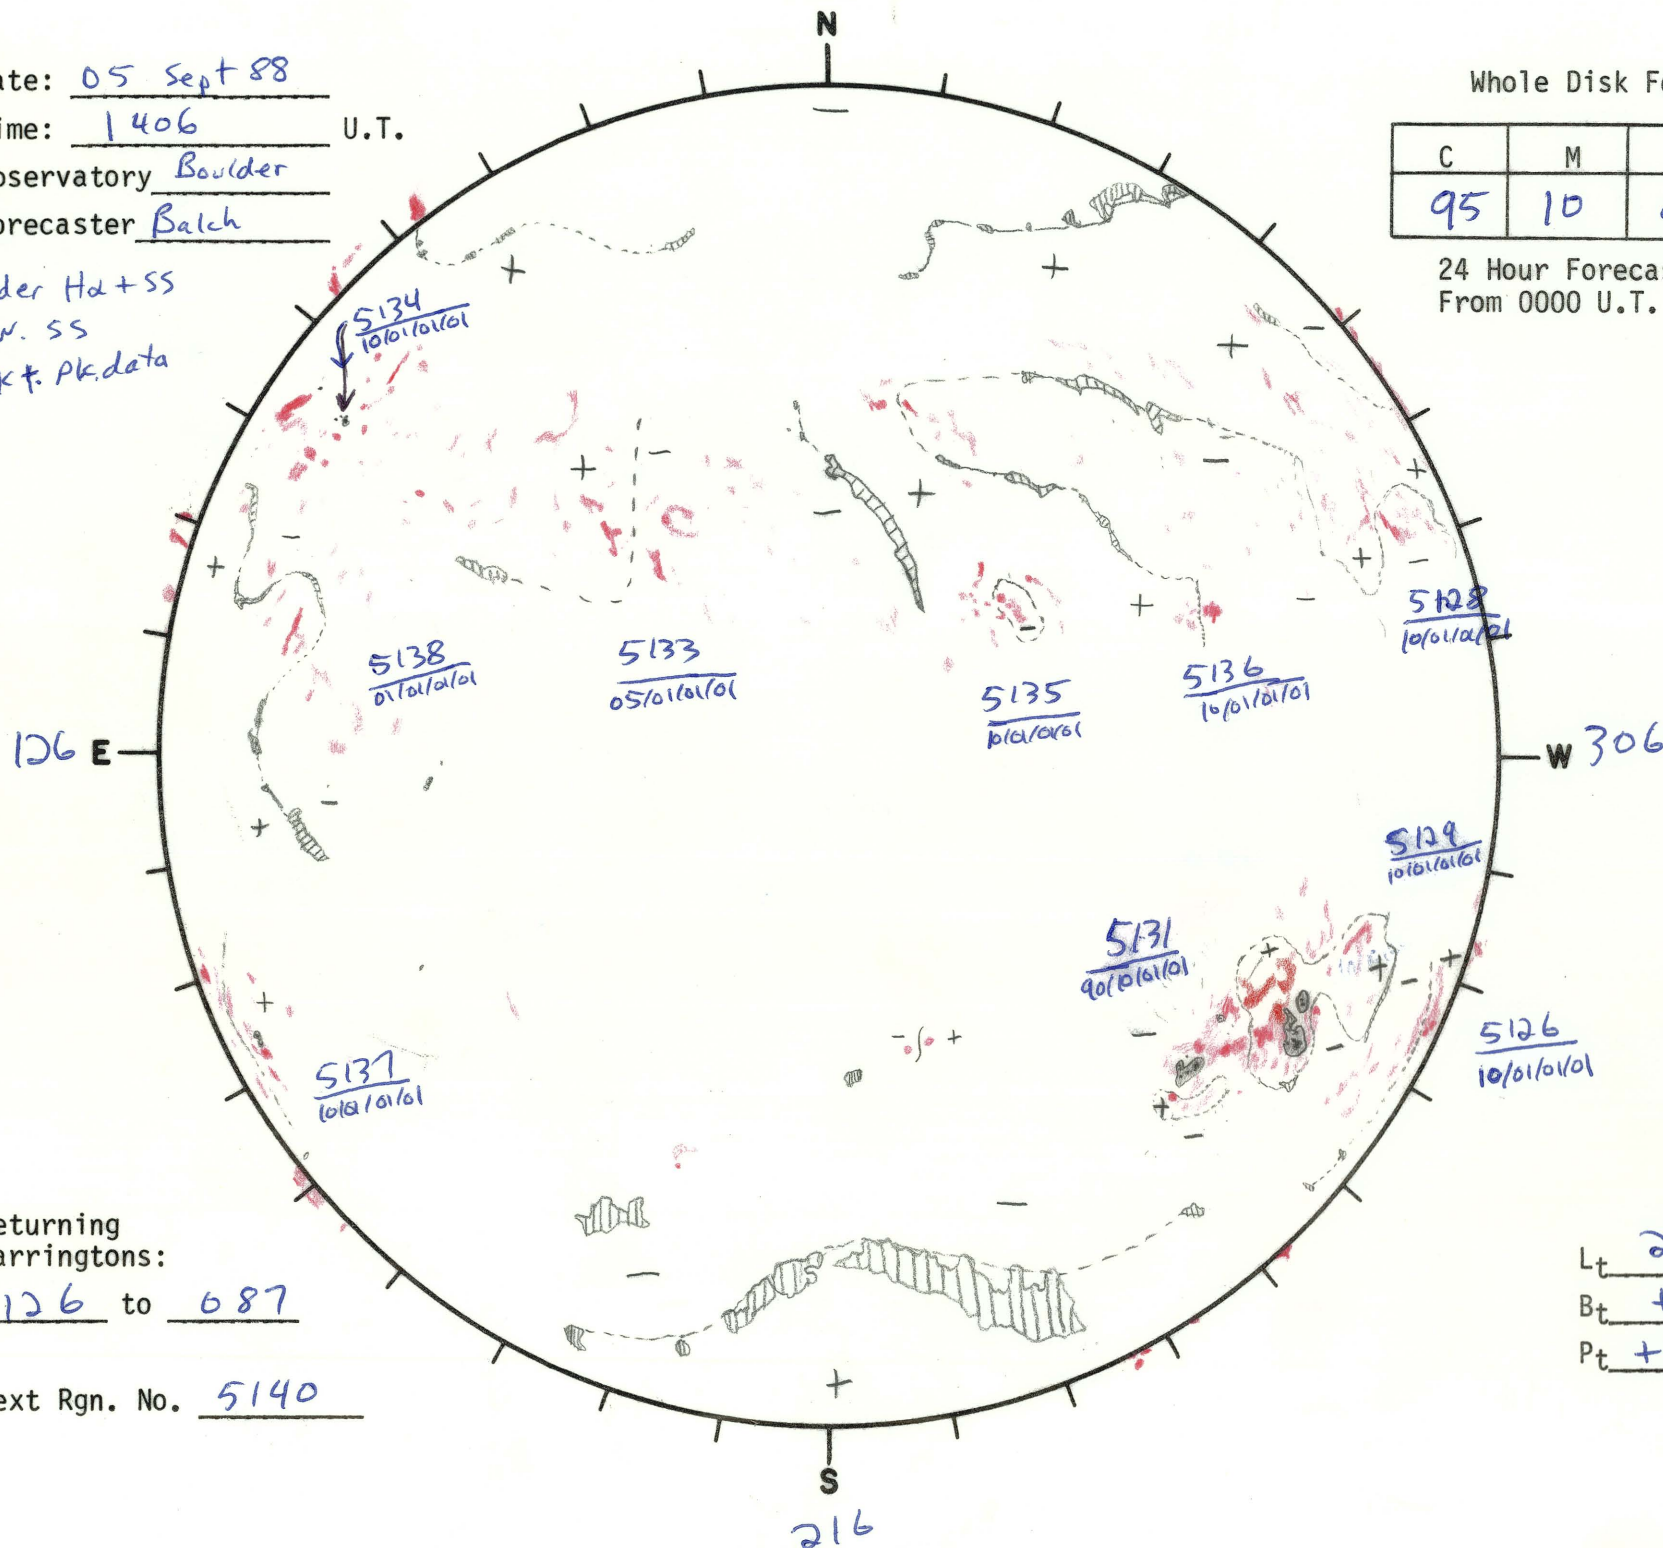

Date: 05 Sept 88  
 Time: 1406 U.T.  
 Observatory Boulder  
 Forecaster Batch

Whole Disk Forecast

C	M	X	P
95	10	01	01

24 Hour Forecast  
 From 0000 U.T. to 0000 U.T.

Boulder Hd + SS  
 M+W. SS  
 no K+. Pk. data

Returning  
 Carringtons:  
126 to 087

Next Rgn. No. 5140

L<sub>t</sub> 215.9  
 B<sub>t</sub> +7.3  
 P<sub>t</sub> +22.2