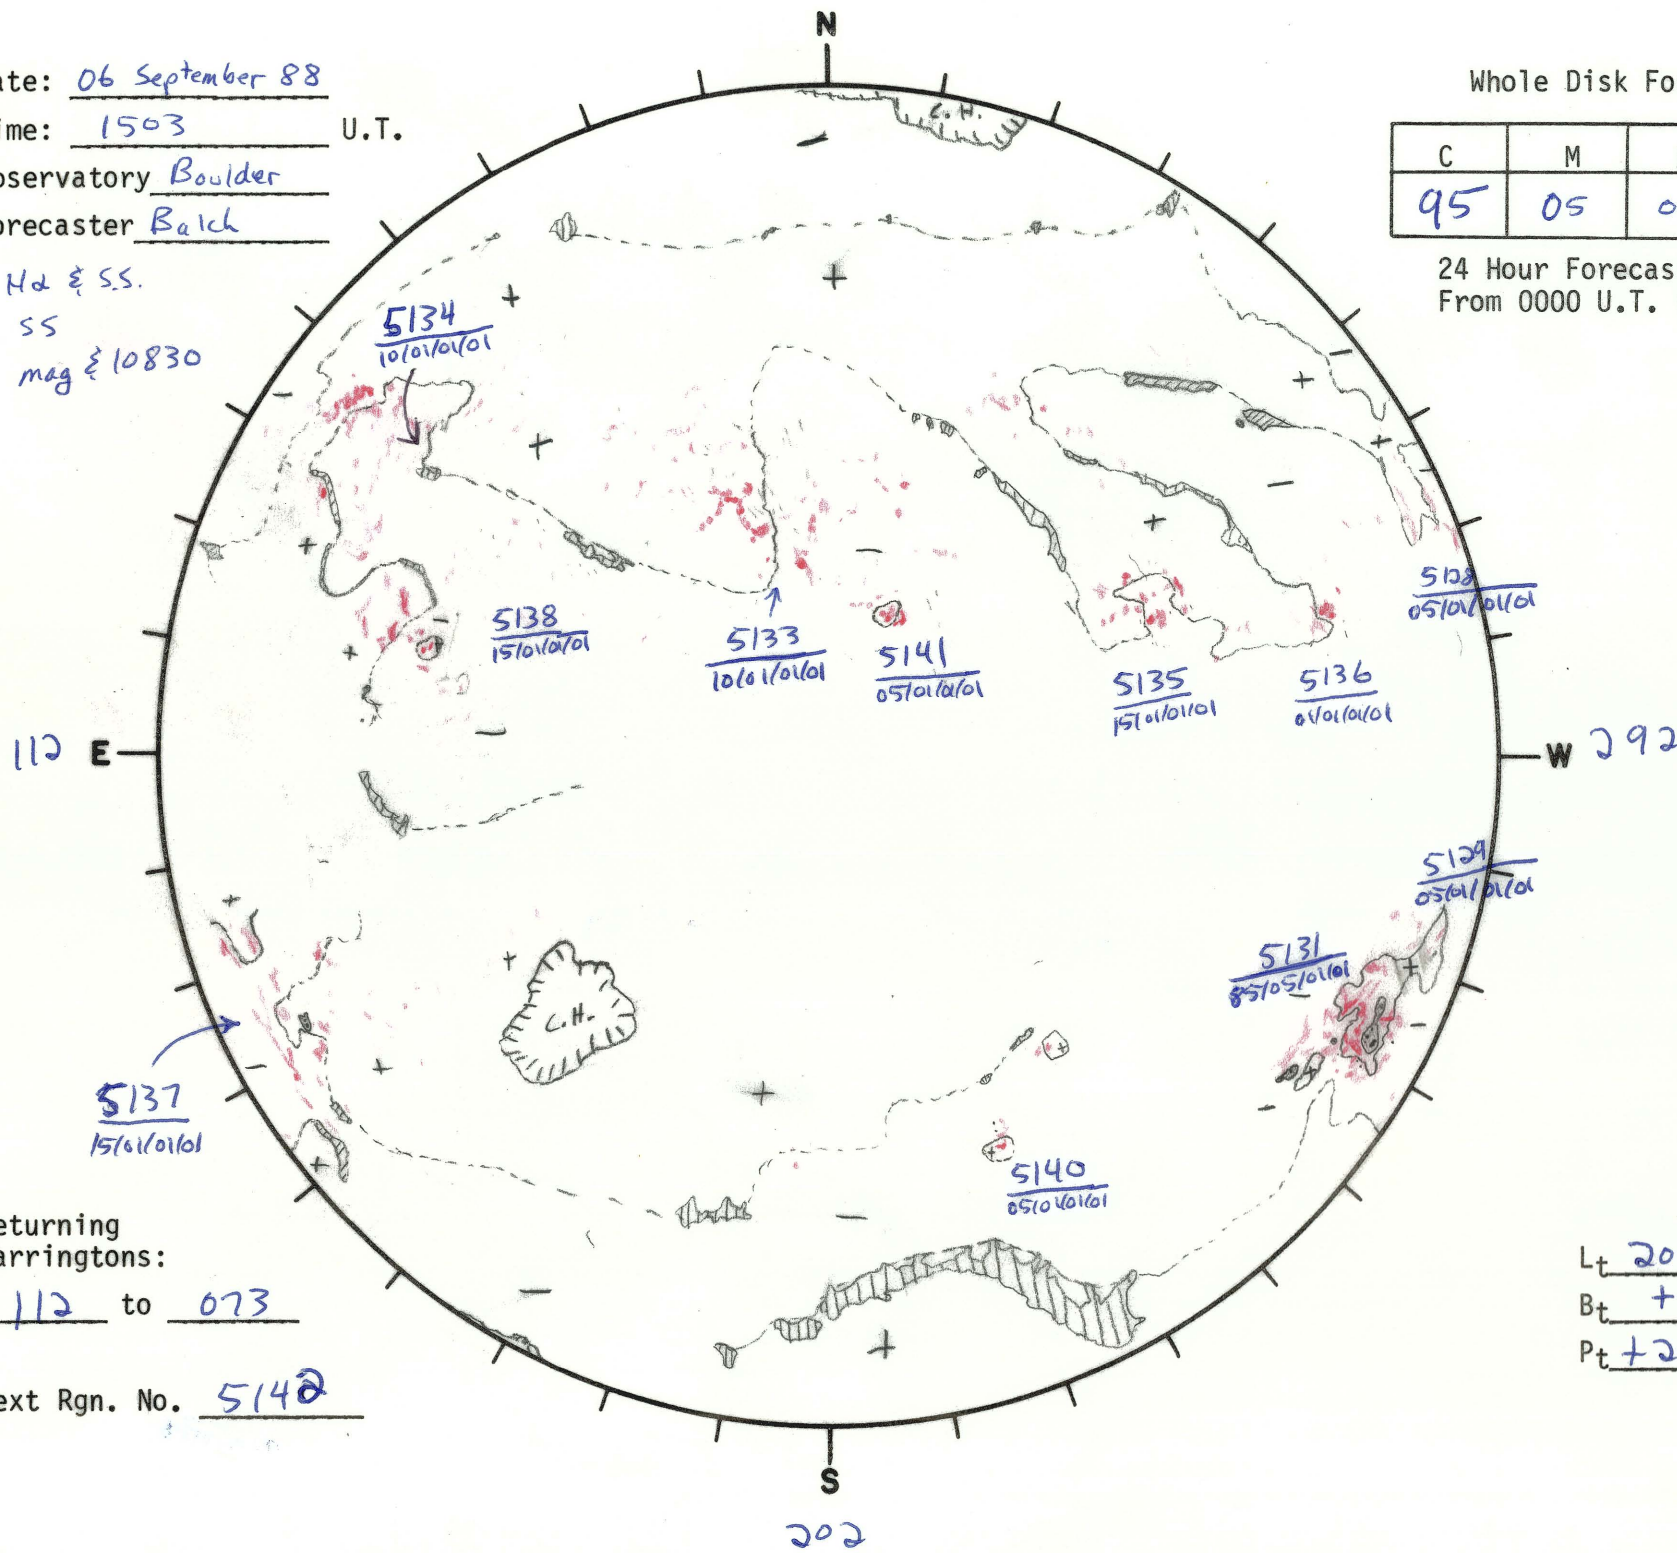

Date: 06 September 88
 Time: 1503 U.T.
 Observatory Boulder
 Forecaster Balch

Whole Disk Forecast

C	M	X	P
95	05	01	01

24 Hour Forecast
 From 0000 U.T. to 0000 U.T.

Boulder Hd & S.S.
 Mt. W. SS
 Kt. Pk. mag & 10830

Returning
 Carringtons:

112 to 073

Next Rgn. No. 5142

Lt 202.2
 Bt +7.3
 Pt +22.5