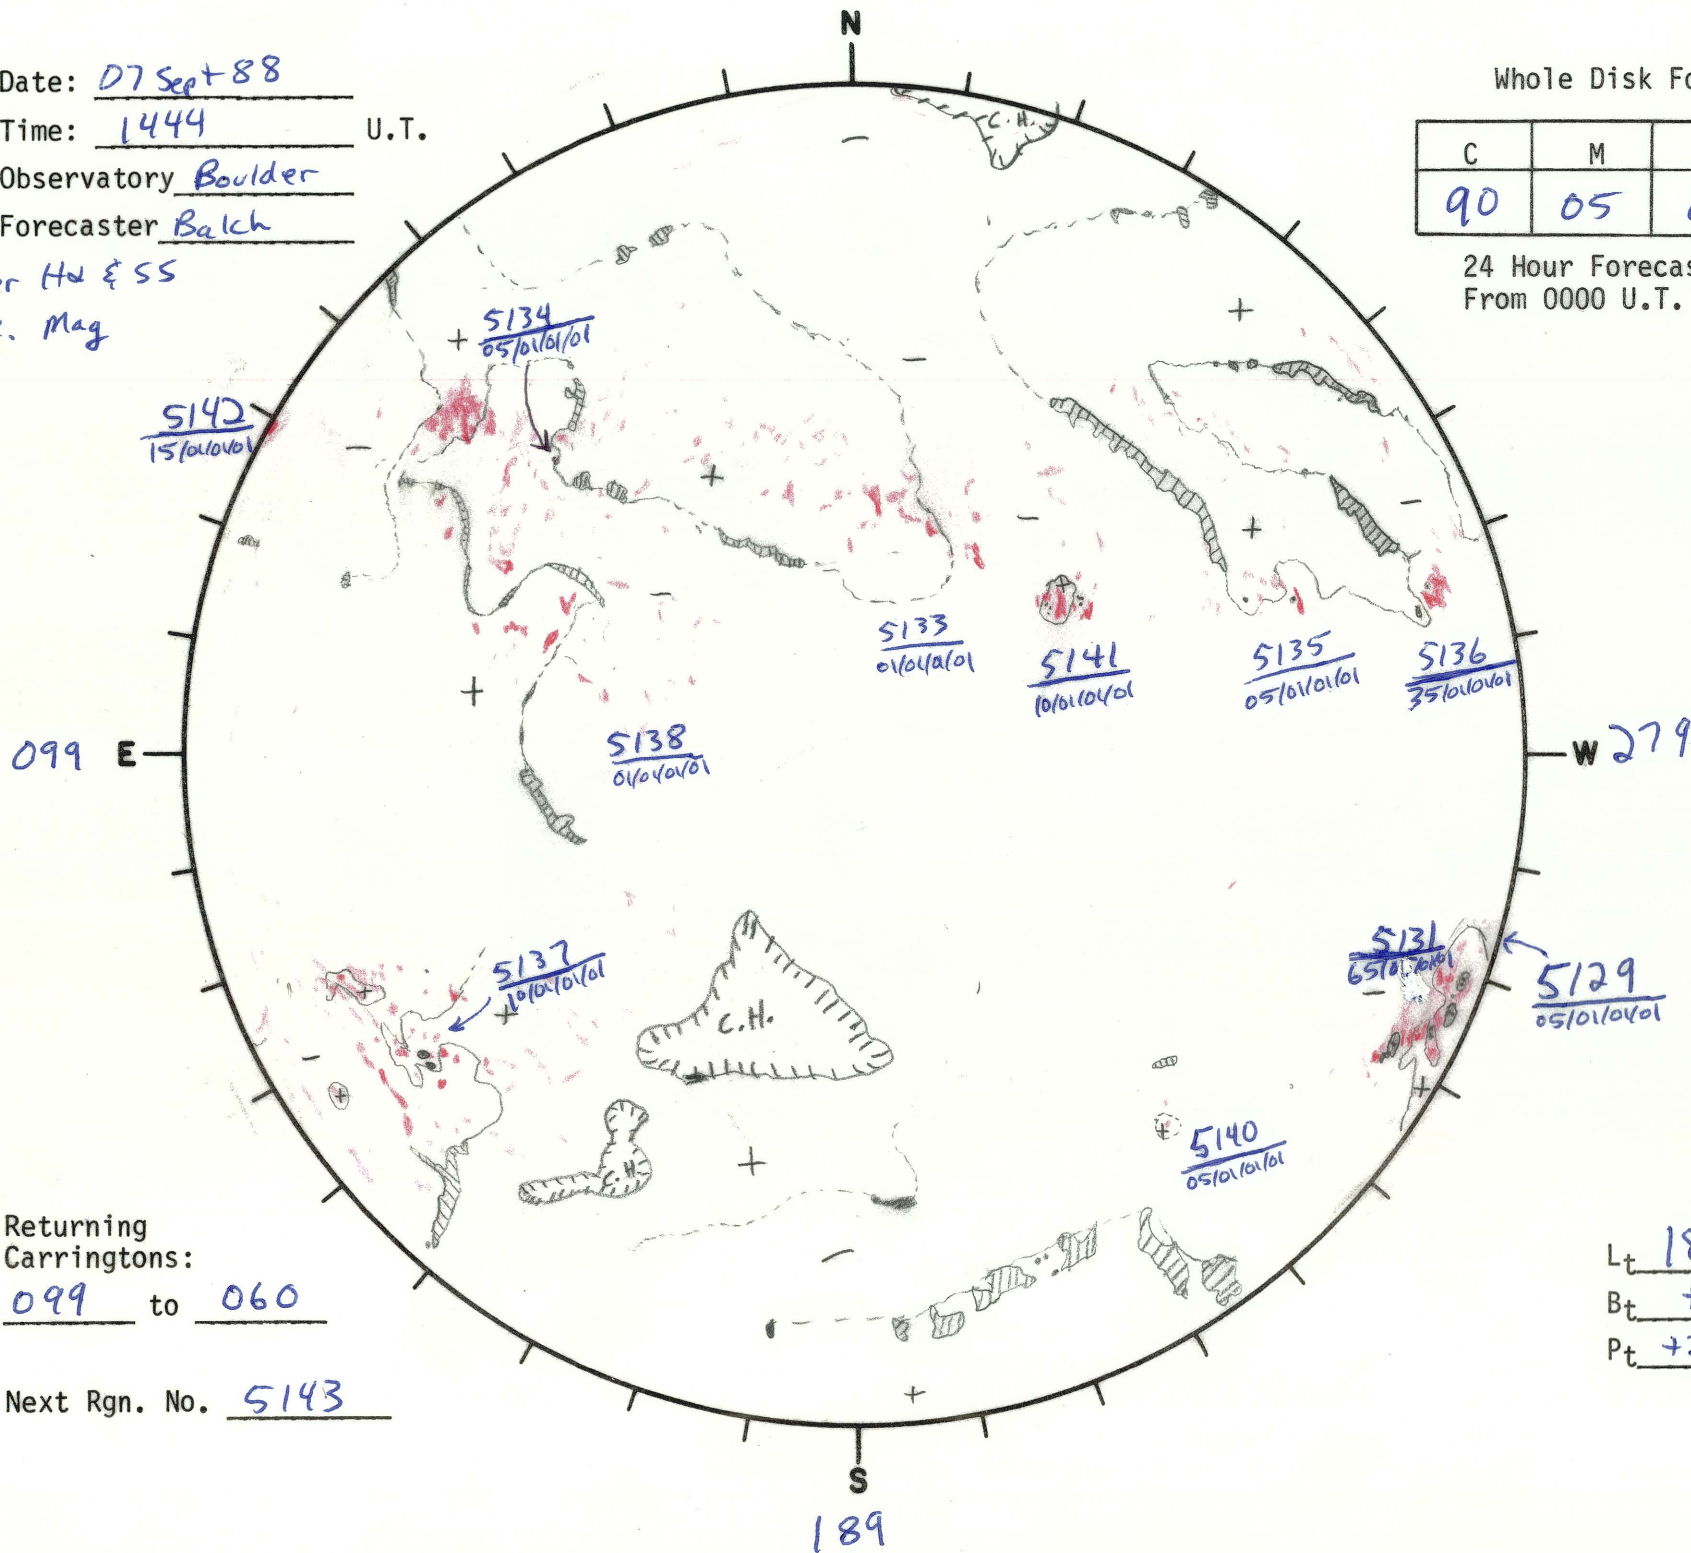

Date: 07 Sep +88
 Time: 1444 U.T.
 Observatory Boulder
 Forecaster Balch

Whole Disk Forecast

C	M	X	P
90	05	01	01

24 Hour Forecast
 From 0000 U.T. to 0000 U.T.

Boulder H_α & SS
 Kt Pk. Mag

Returning Carringtons:
099 to 060

Next Rgn. No. 5143

L_t 189.1
 B_t +7.3
 P_t +22.7