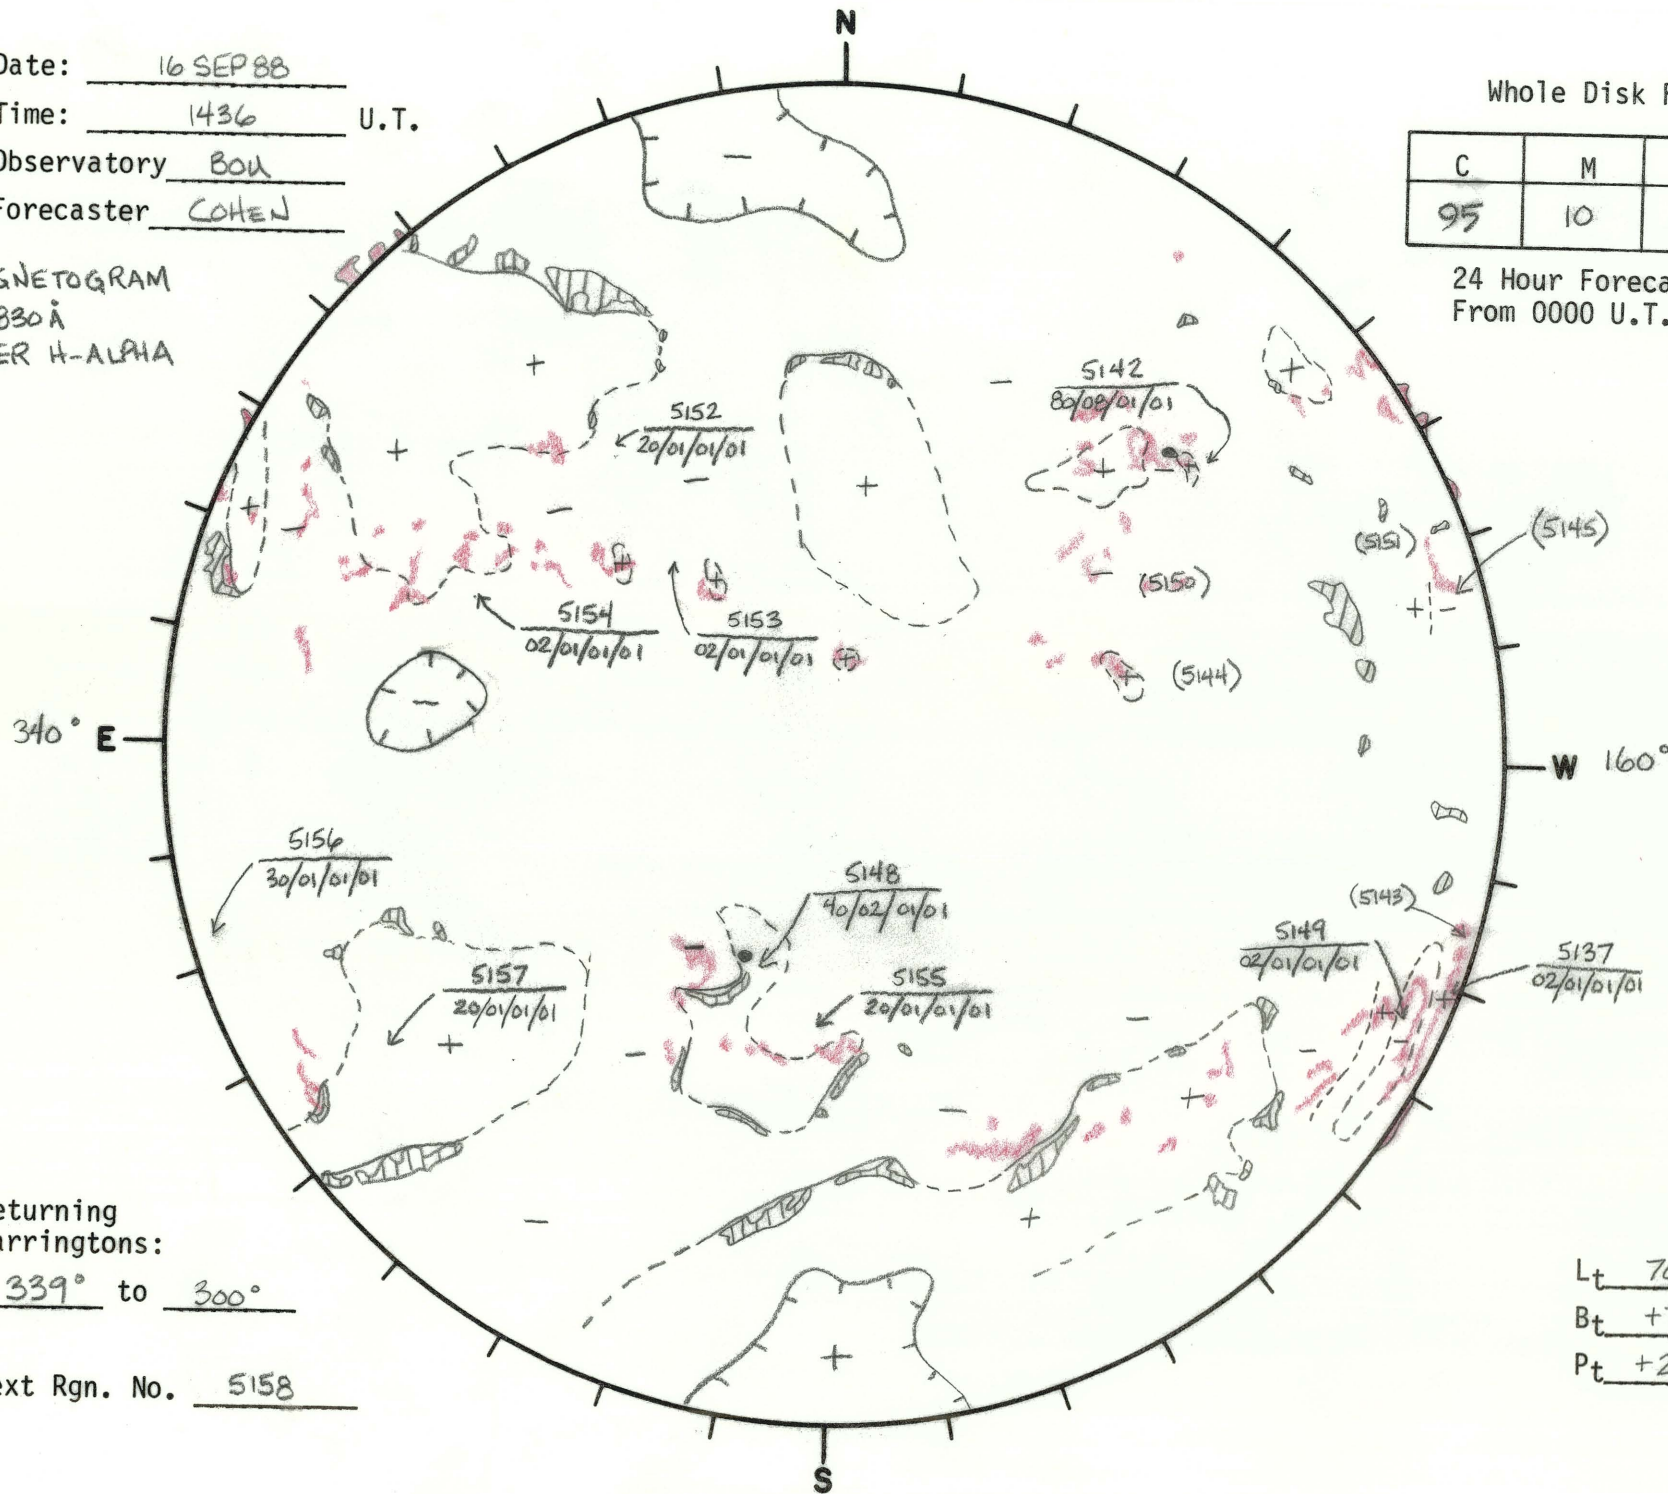

Date: 16 SEP 88
 Time: 1436 U.T.
 Observatory BOU
 Forecaster COHEN

Whole Disk Forecast

C	M	X	P
95	10	01	01

24 Hour Forecast
 From 0000 U.T. to 0000 U.T.

KP MAGNETOGRAM
 K-P 10830 Å
 BOULDER H-ALPHA

Returning Carringtons:

339° to 300°

Next Rgn. No. 5158

L_t 70.4°
 B_t +7.2°
 P_t +24.4°