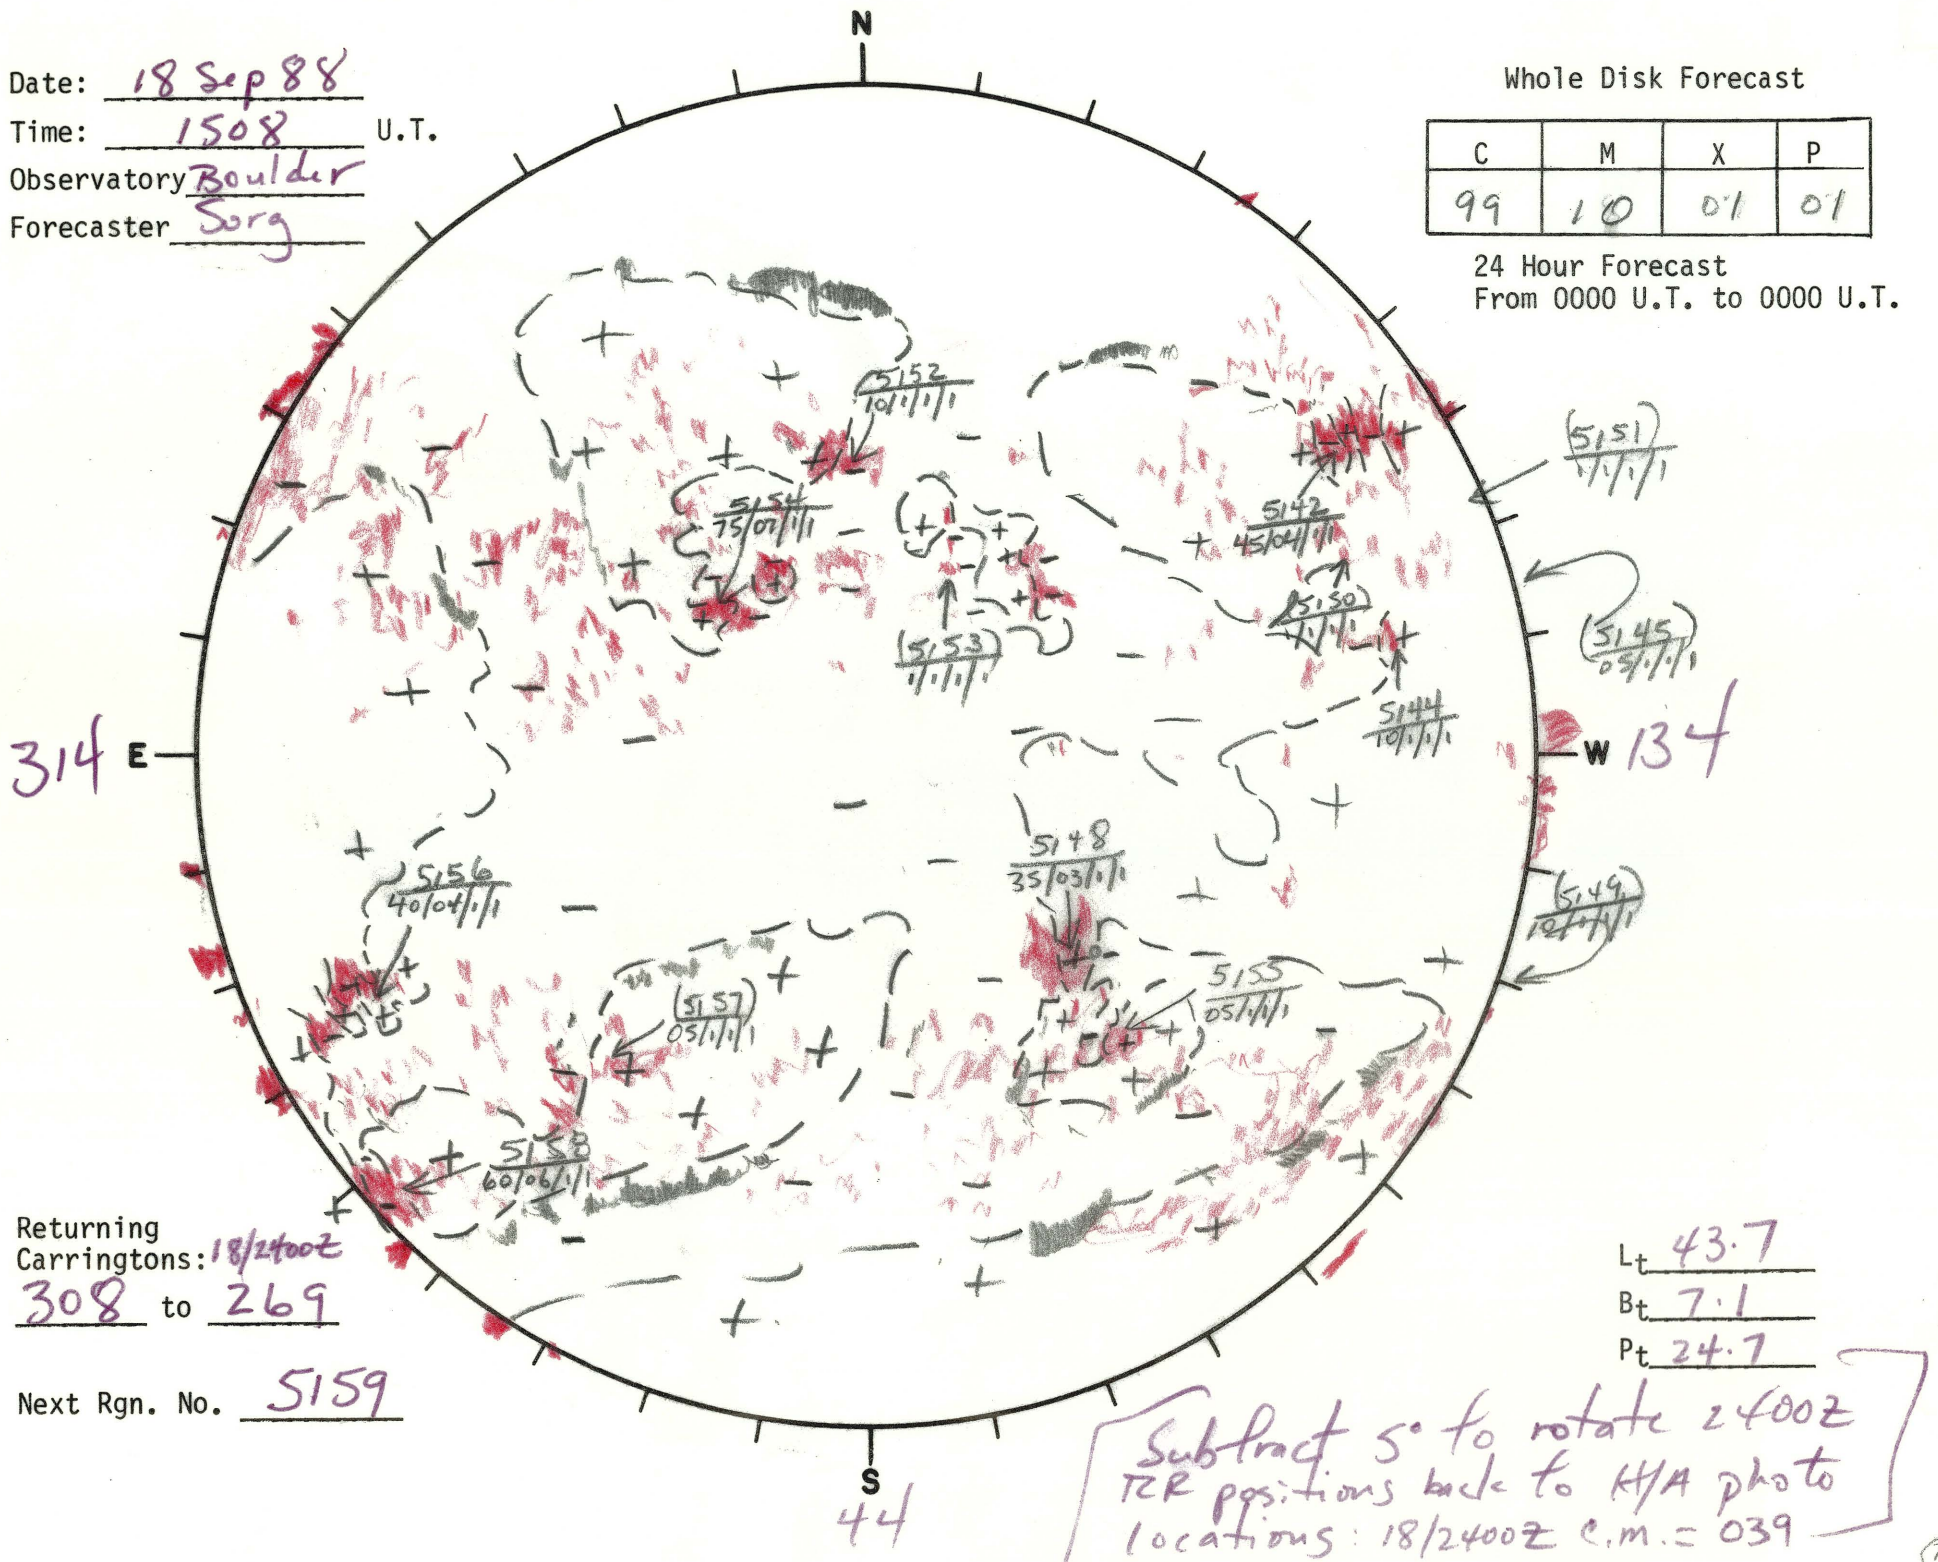

Date: 18 Sep 88
 Time: 1508 U.T.
 Observatory Boulder
 Forecaster Sorg

Whole Disk Forecast

C	M	X	P
99	10	01	01

24 Hour Forecast
 From 0000 U.T. to 0000 U.T.

Returning Carringtons: 18/2400Z
308 to 269

Next Rgn. No. 5159

Lt 43.7
 Bt 7.1
 Pt 24.7

Subtract 5° to rotate 2400Z
 ICR positions back to H/A photo
 locations: 18/2400Z e.m. = 039