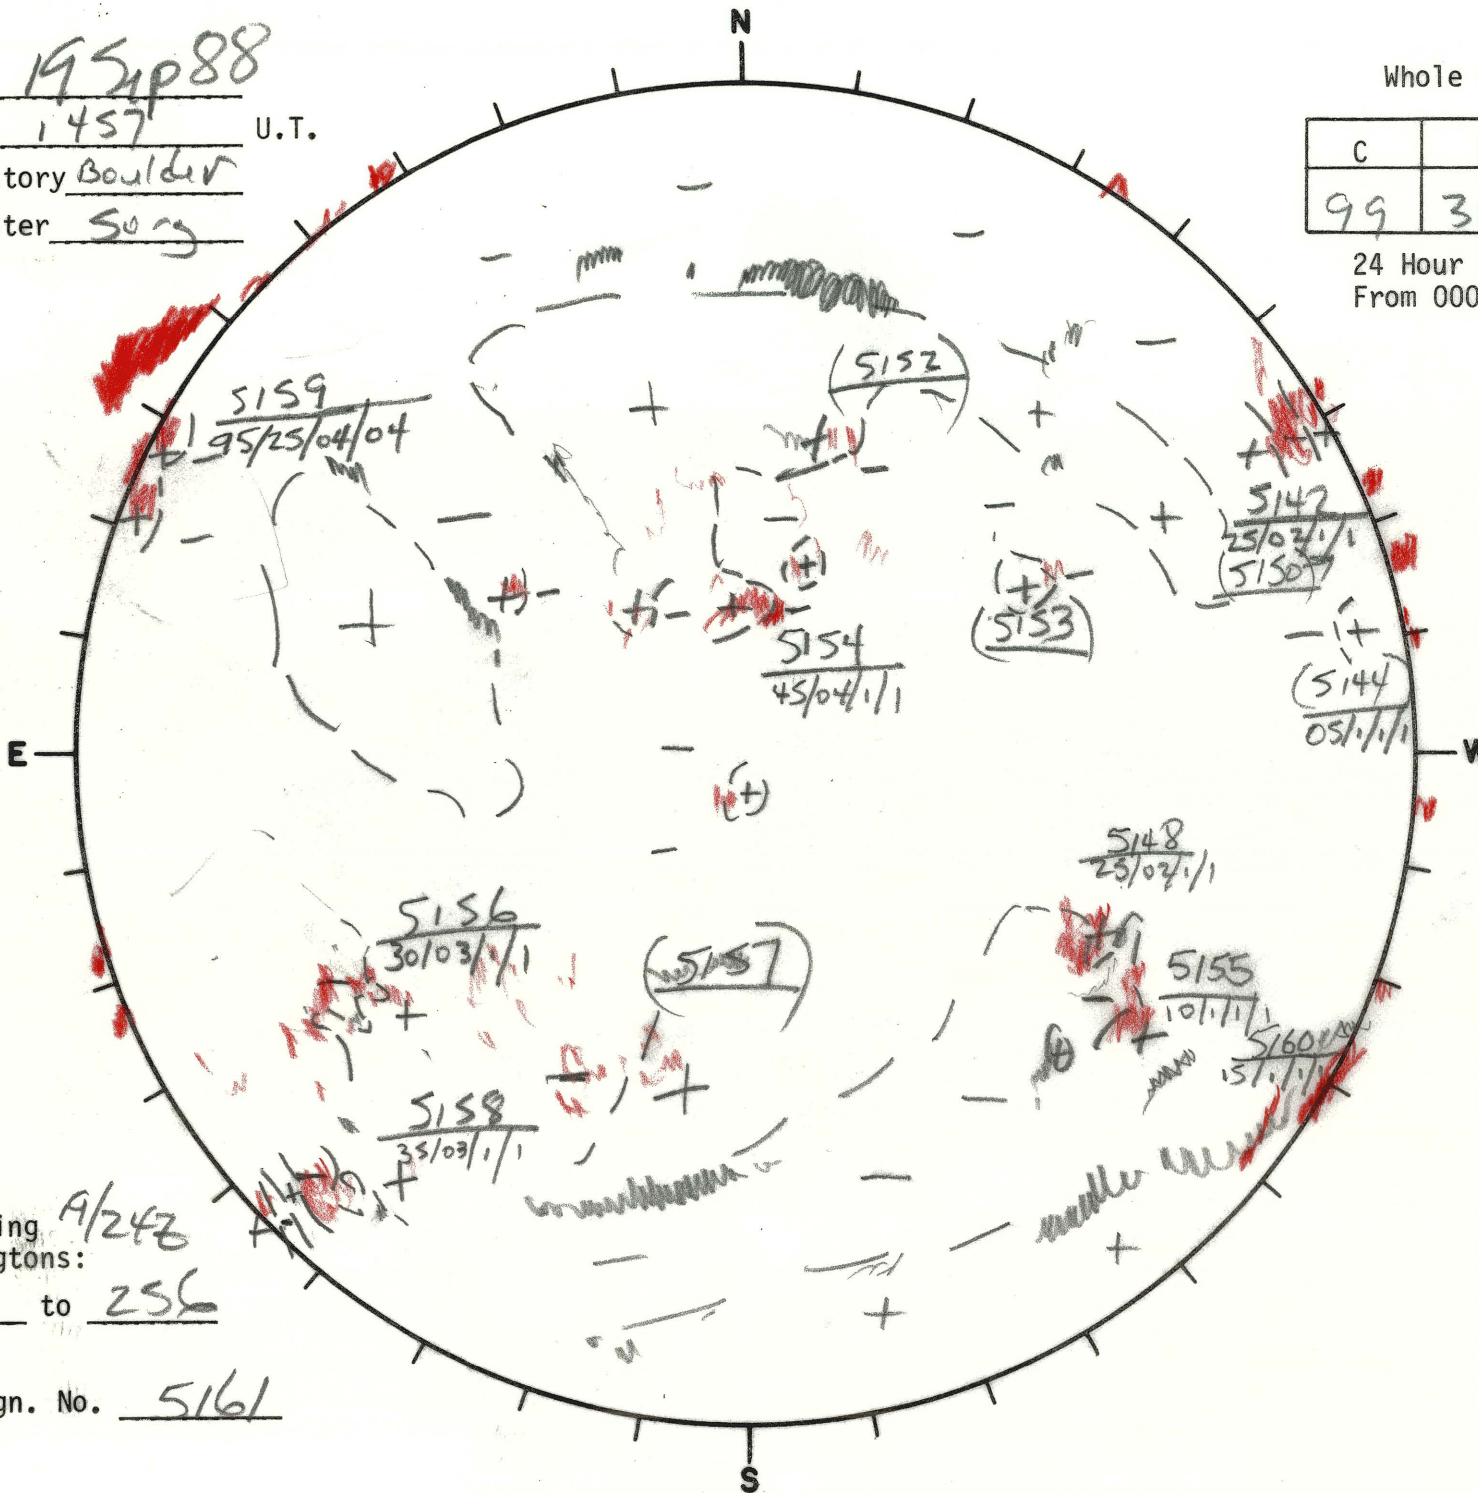

Date: 1954p88
 Time: 1457 U.T.
 Observatory Boulder
 Forecaster Sony

Whole Disk Forecast

C	M	X	P
99	30	05	05

24 Hour Forecast
 From 0000 U.T. to 0000 U.T.

Returning Carringtons: 295 to 296

Next Rgn. No. 5161

Lt 30.6
 Bt 7.1
 Pt 24.8