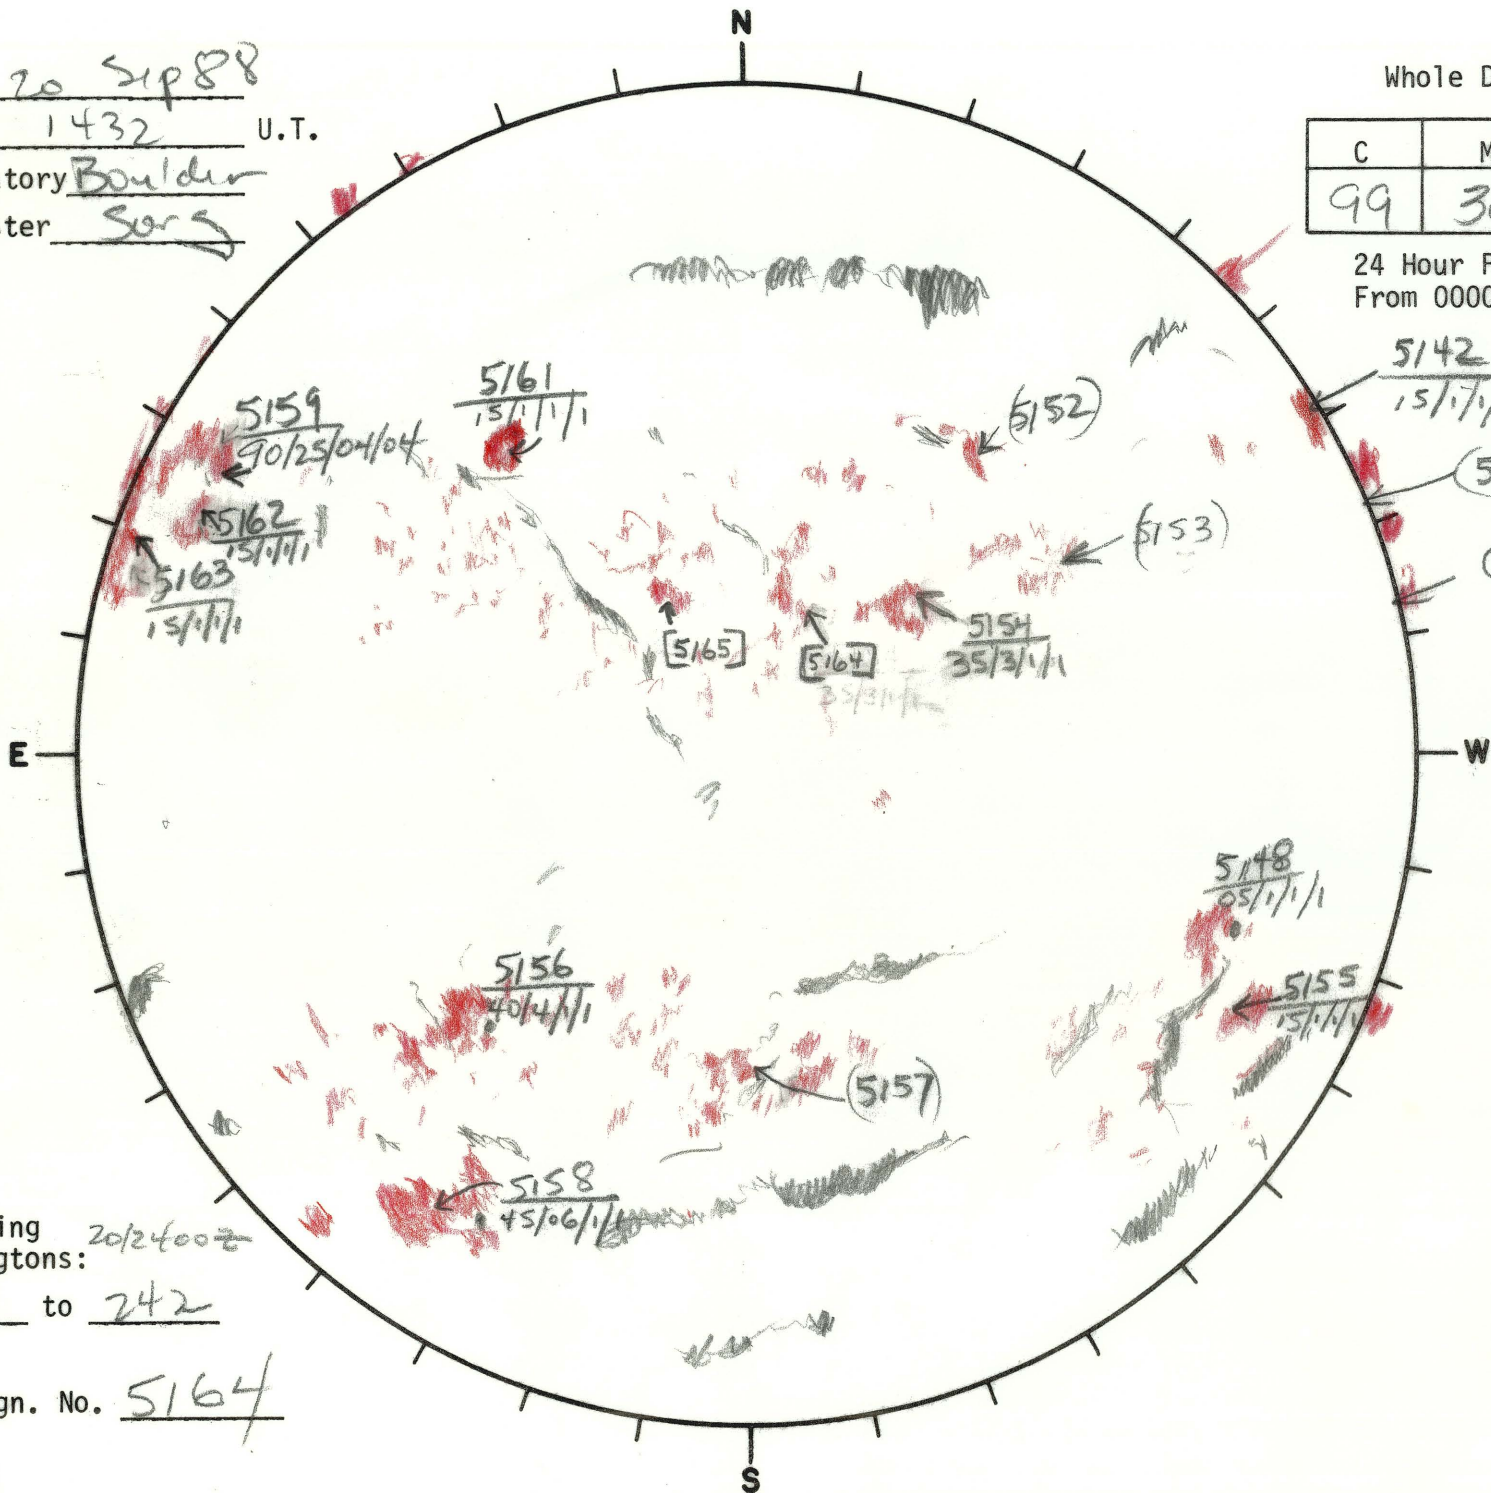

Date: 20 Sep 88  
 Time: 1432 U.T.  
 Observatory Boulder  
 Forecaster Serg

Whole Disk Forecast

C	M	X	P
99	30	05	05

24 Hour Forecast  
 From 0000 U.T. to 0000 U.T.

Returning Carringtons: 2024002  
281 to 242

Next Rgn. No. 5164

Lt 17.6  
 Bt 7.1  
 Pt 25.0