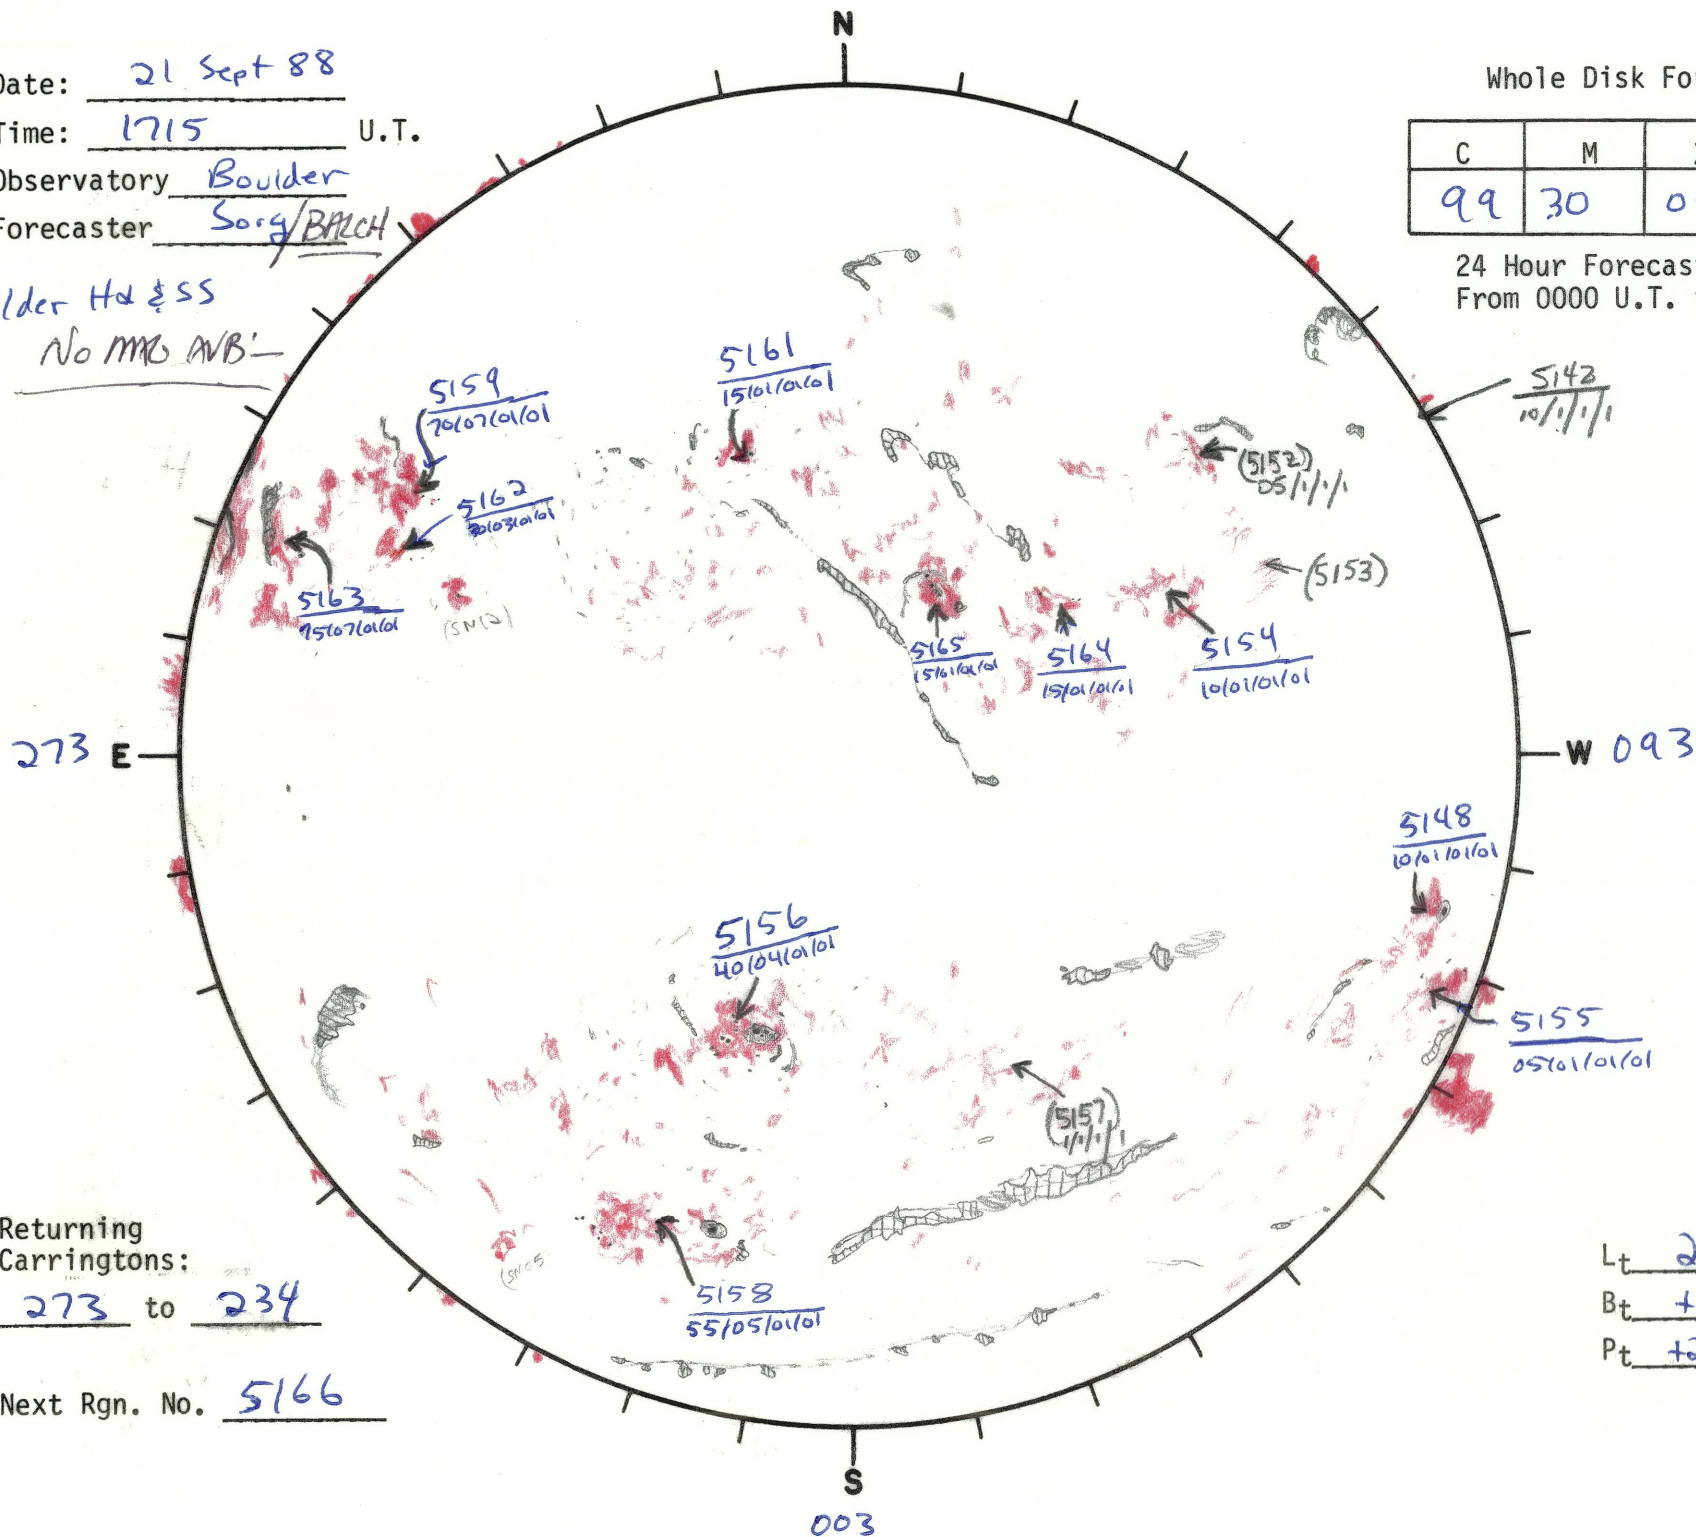

Date: 21 Sept 88
 Time: 1715 U.T.
 Observatory Boulder
 Forecaster Sorg/BALCH

Whole Disk Forecast

C	M	X	P
99	30	05	05

24 Hour Forecast
 From 0000 U.T. to 0000 U.T.

Boulder Hd & SS
 No MMB MB'

Returning Carringtons:
273 to 234

Next Rgn. No. 5166

Lt 2.9
 Bt +7.1
 Pt +25.1

S
 003