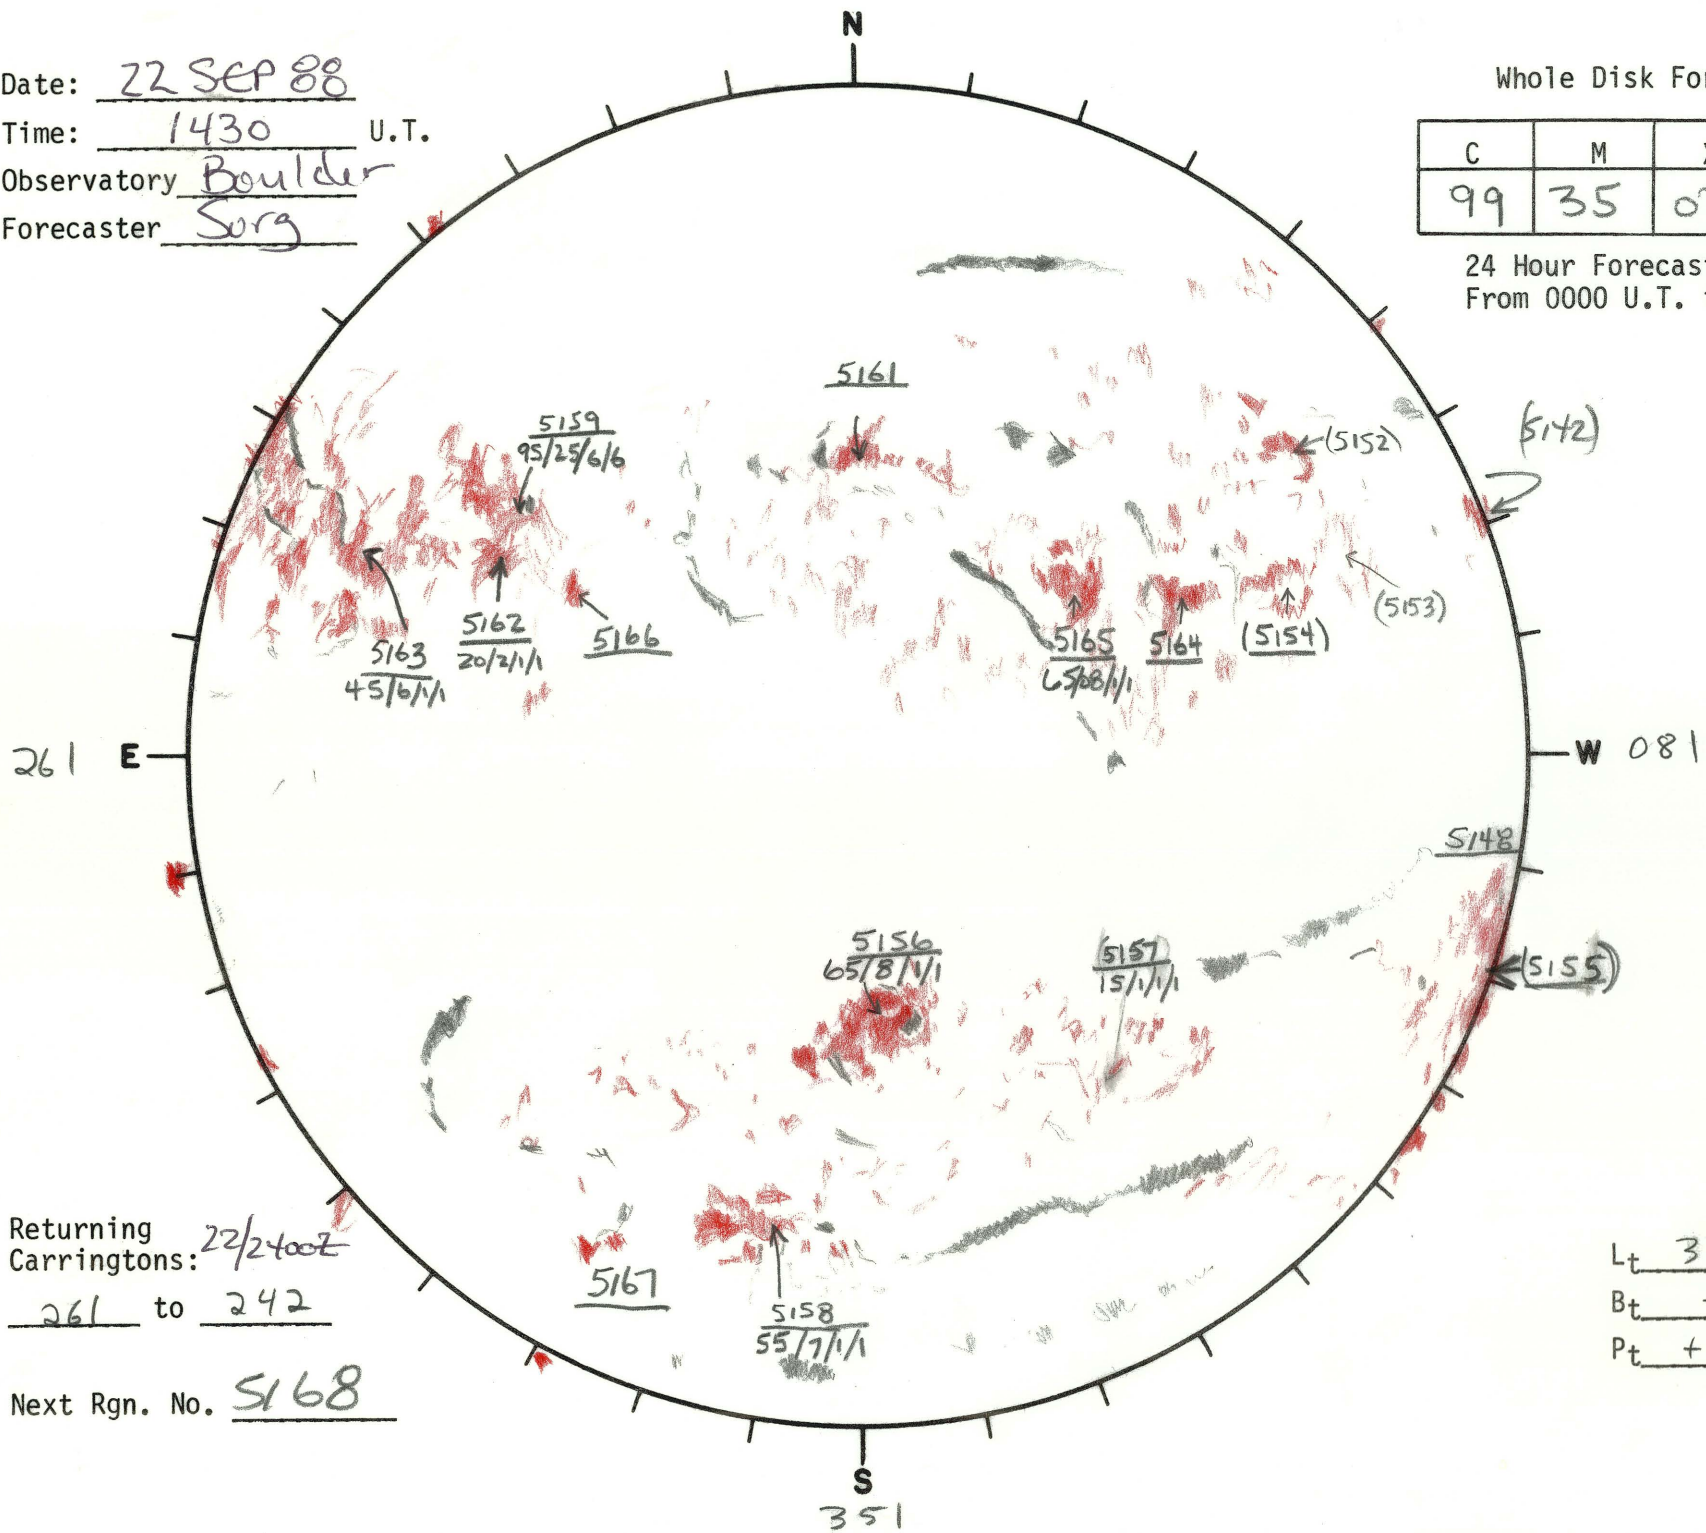

Date: 22 SEP 88
 Time: 1430 U.T.
 Observatory Boulder
 Forecaster Sorg

Whole Disk Forecast

C	M	X	P
99	35	07	07

24 Hour Forecast
 From 0000 U.T. to 0000 U.T.

Returning Carringtons: 22/2400Z
261 to 242

Next Rgn. No. 5168

Lt 351.2
 Bt +7.1
 Pt +25.2