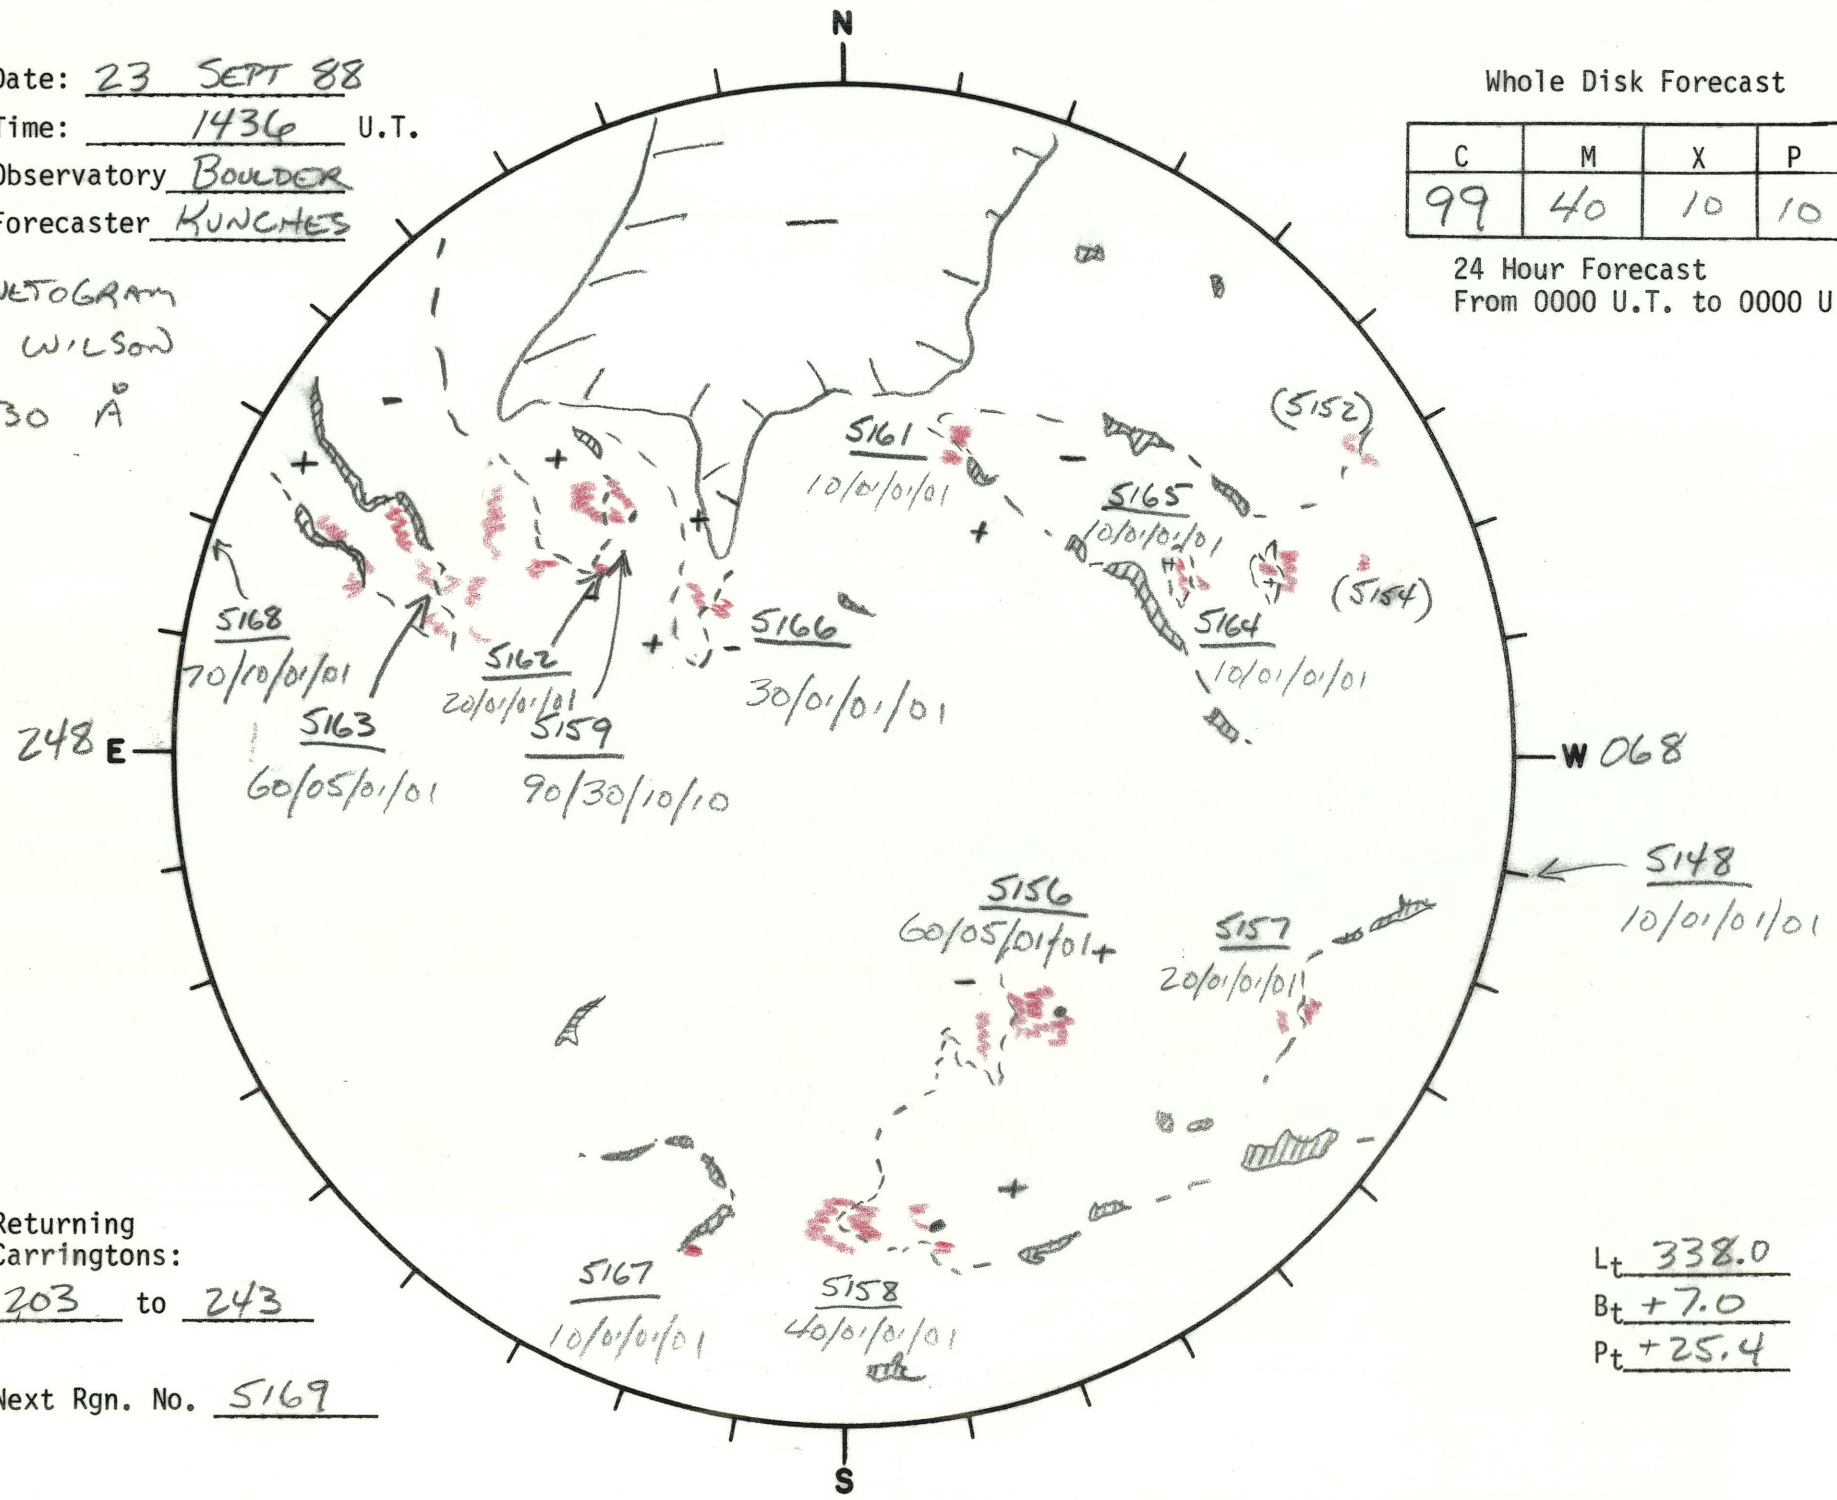

Date: 23 SEPT 88
 Time: 1436 U.T.
 Observatory BOULDER
 Forecaster KUNCHES

Whole Disk Forecast

C	M	X	P
99	40	10	10

24 Hour Forecast
 From 0000 U.T. to 0000 U.T.

MAGNETOGRAM
 MT. WILSON
 10830 Å

248 E

W 068

← 5148
 10/01/01/01

Returning Carringtons:
203 to 243

L_t 338.0
 B_t +7.0
 P_t +25.4

Next Rgn. No. 5169