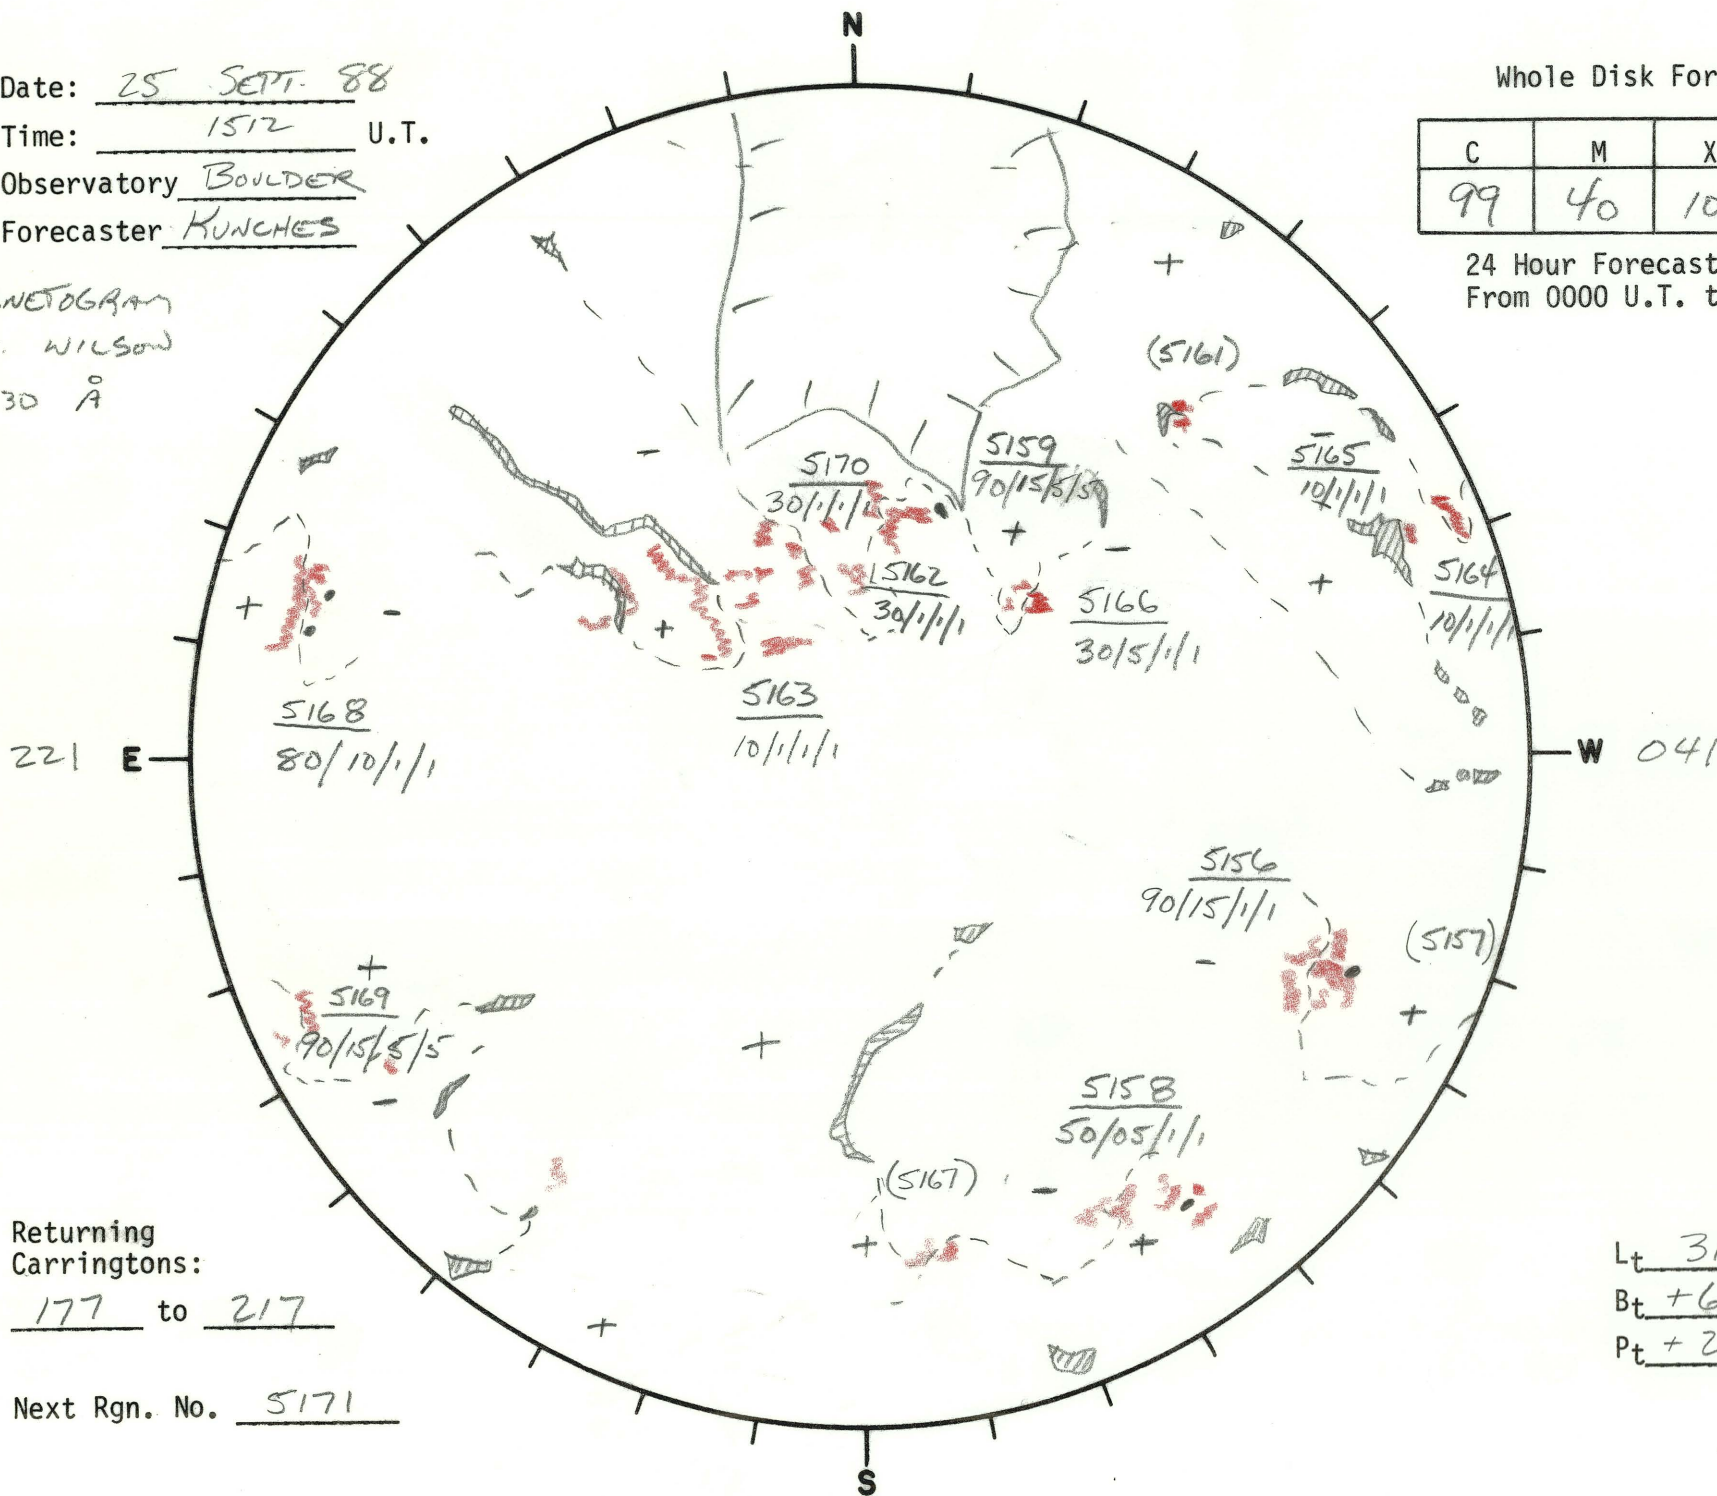

Date: 25 SEPT. 88
 Time: 1512 U.T.
 Observatory BOULDER
 Forecaster KUNCHES

Whole Disk Forecast

C	M	X	P
99	40	10	10

24 Hour Forecast
 From 0000 U.T. to 0000 U.T.

MAGNETOGRAM
 MT. WILSON
 10830 Å

Returning Carringtons:

177 to 217

Next Rgn. No. 5171

Lt 311
 Bt +6.9
 Pt +25.6