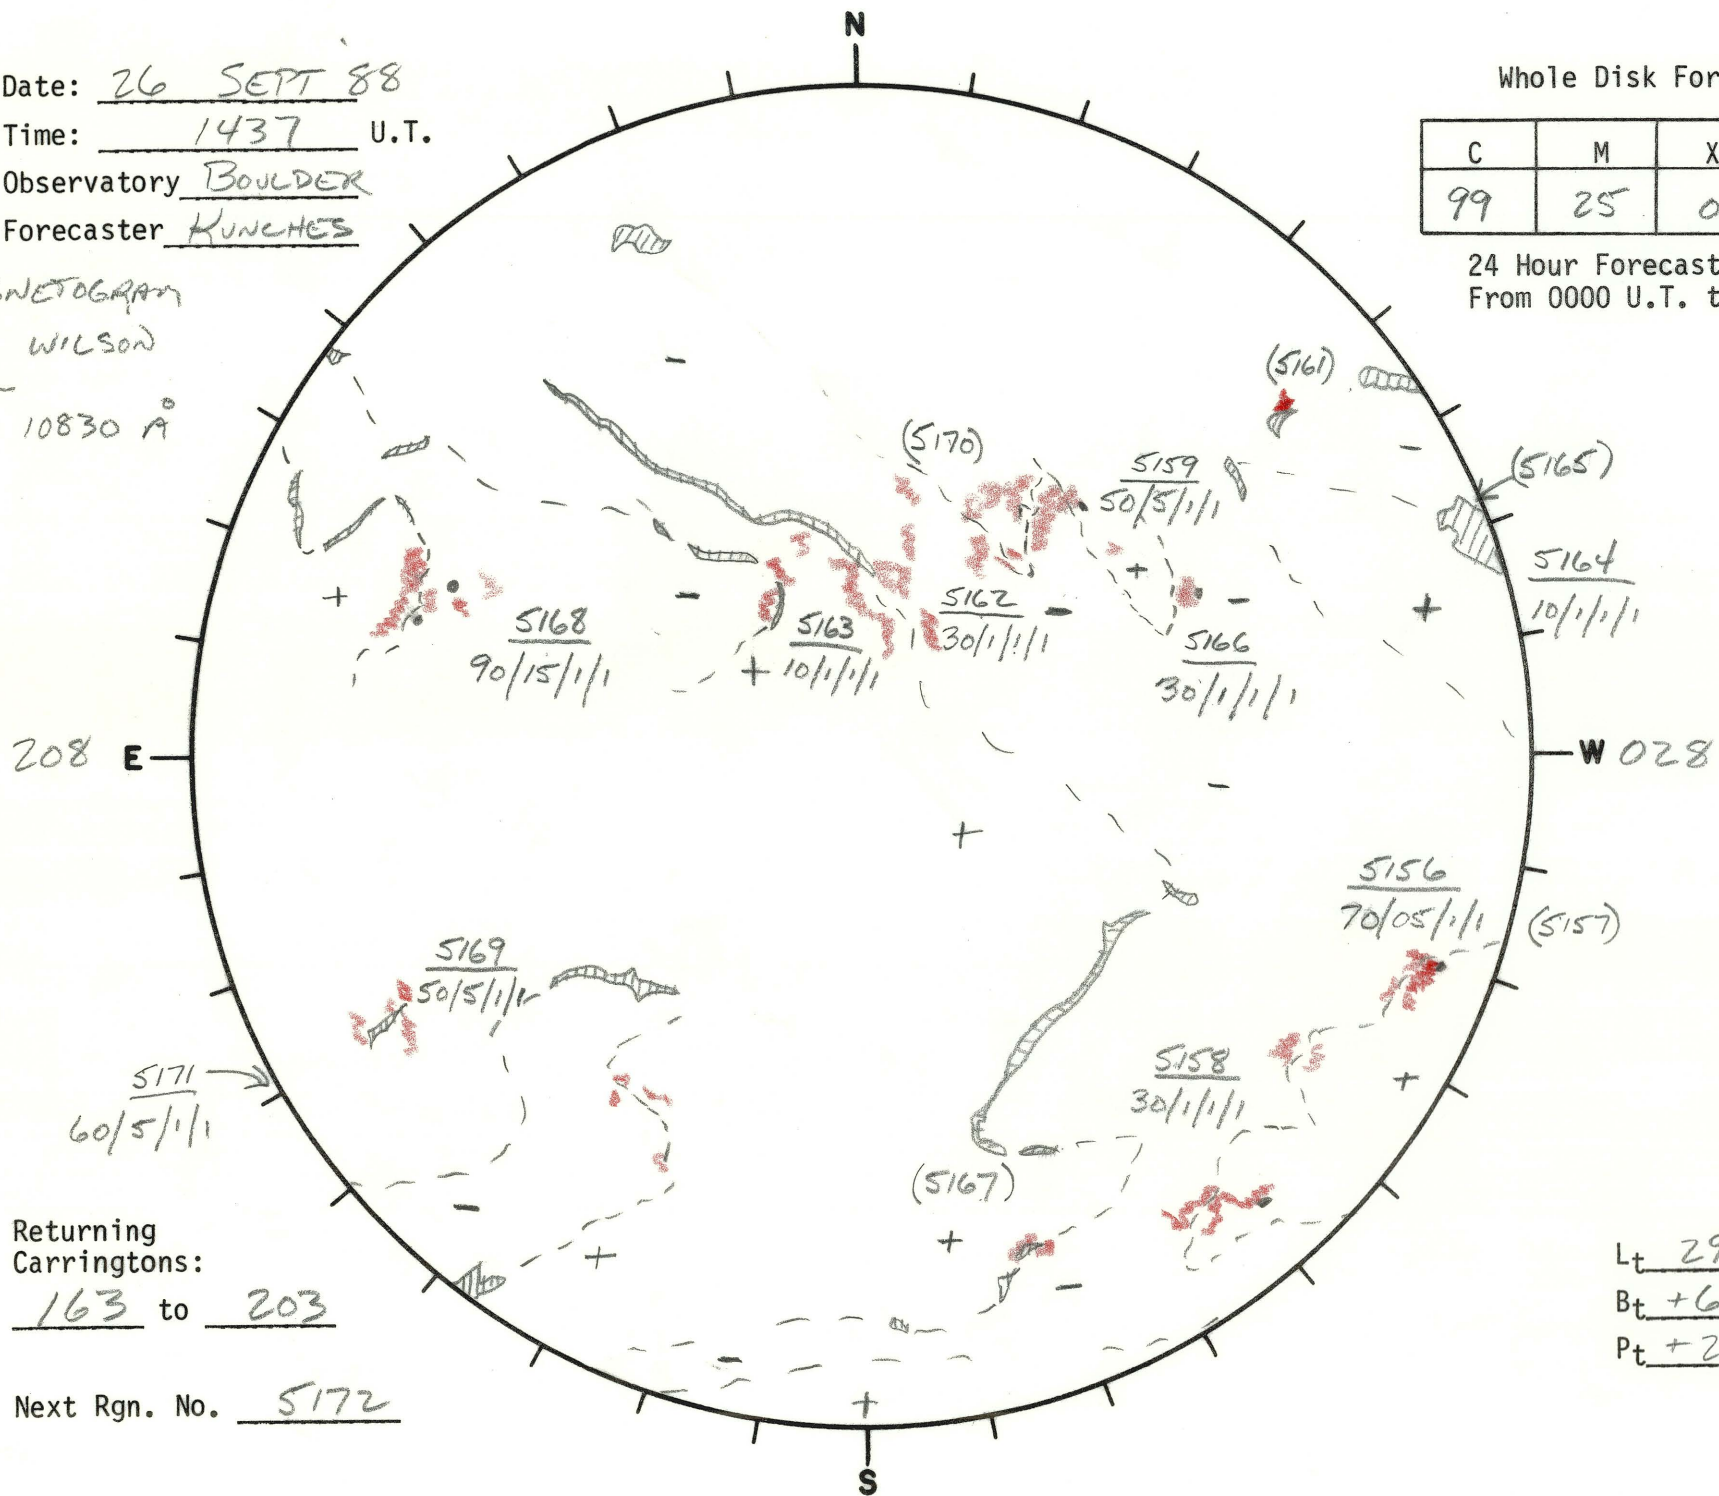

Date: 26 SEPT 88
 Time: 1437 U.T.
 Observatory BOULDER
 Forecaster KUNCHES

Whole Disk Forecast

C	M	X	P
99	25	05	05

24 Hour Forecast
 From 0000 U.T. to 0000 U.T.

MAGNETOGRAM
 MT. WILSON
 NO 10830 Å

Returning Carringtons:

163 to 203

Next Rgn. No. 5172

L_t 298
 B_t +6.9
 P_t +25.7