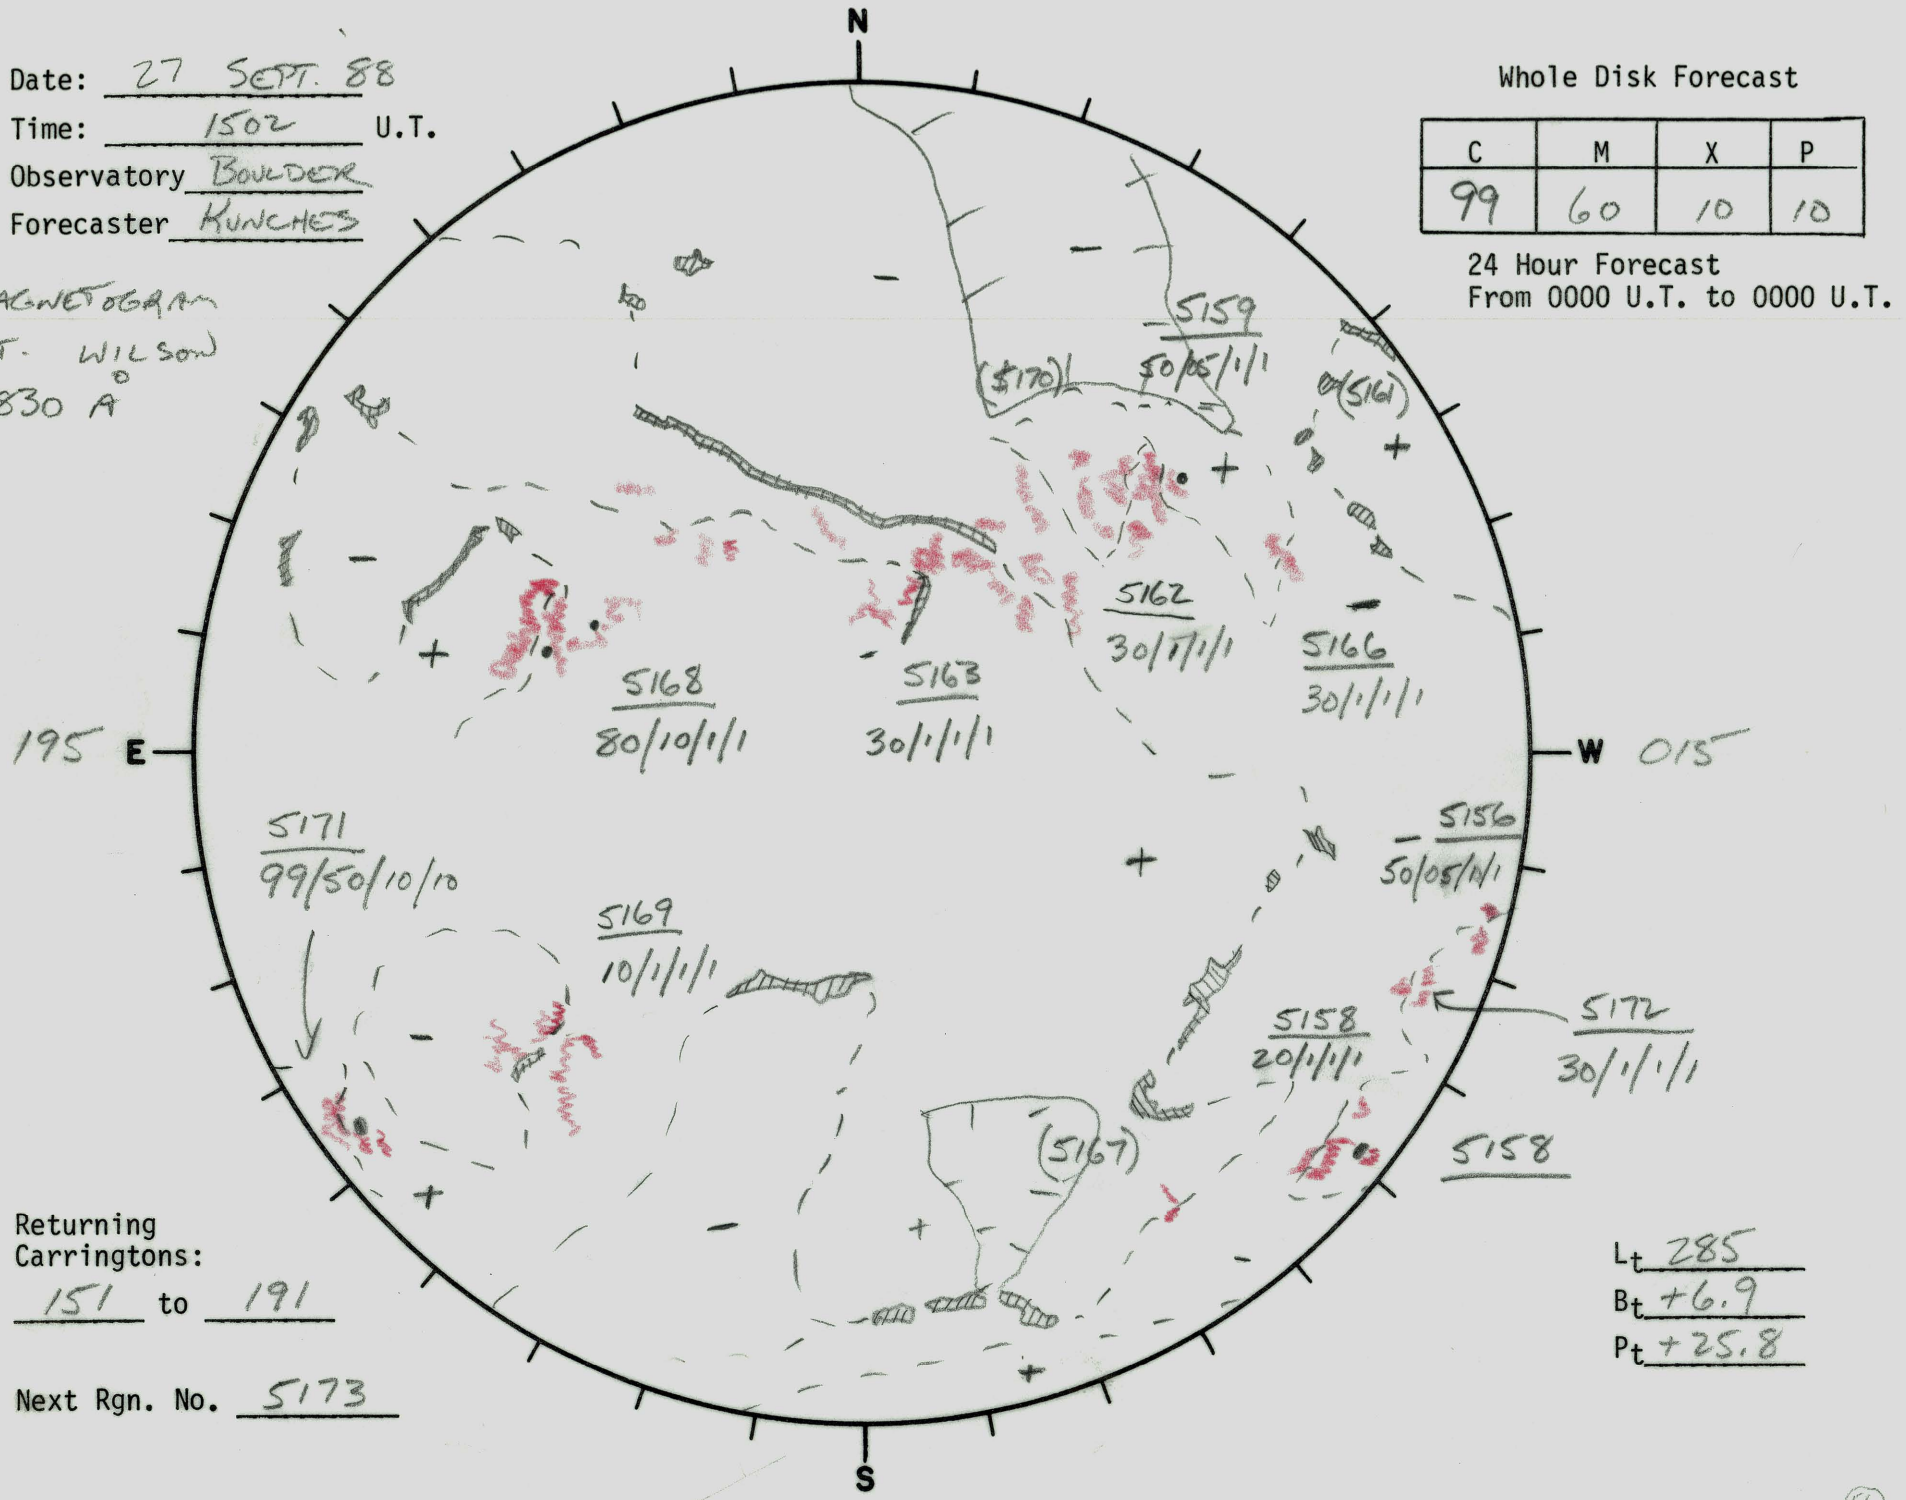

Date: 27 SEPT. 88  
 Time: 1502 U.T.  
 Observatory BOULDER  
 Forecaster KUNCHES

Whole Disk Forecast

C	M	X	P
99	60	10	10

24 Hour Forecast  
 From 0000 U.T. to 0000 U.T.

MAGNETOGRAM  
 MT. WILSON  
 10830 A

Returning Carringtons:  
151 to 191

Next Rgn. No. 5173

$L_t$  285  
 $B_t$  +6.9  
 $P_t$  +25.8