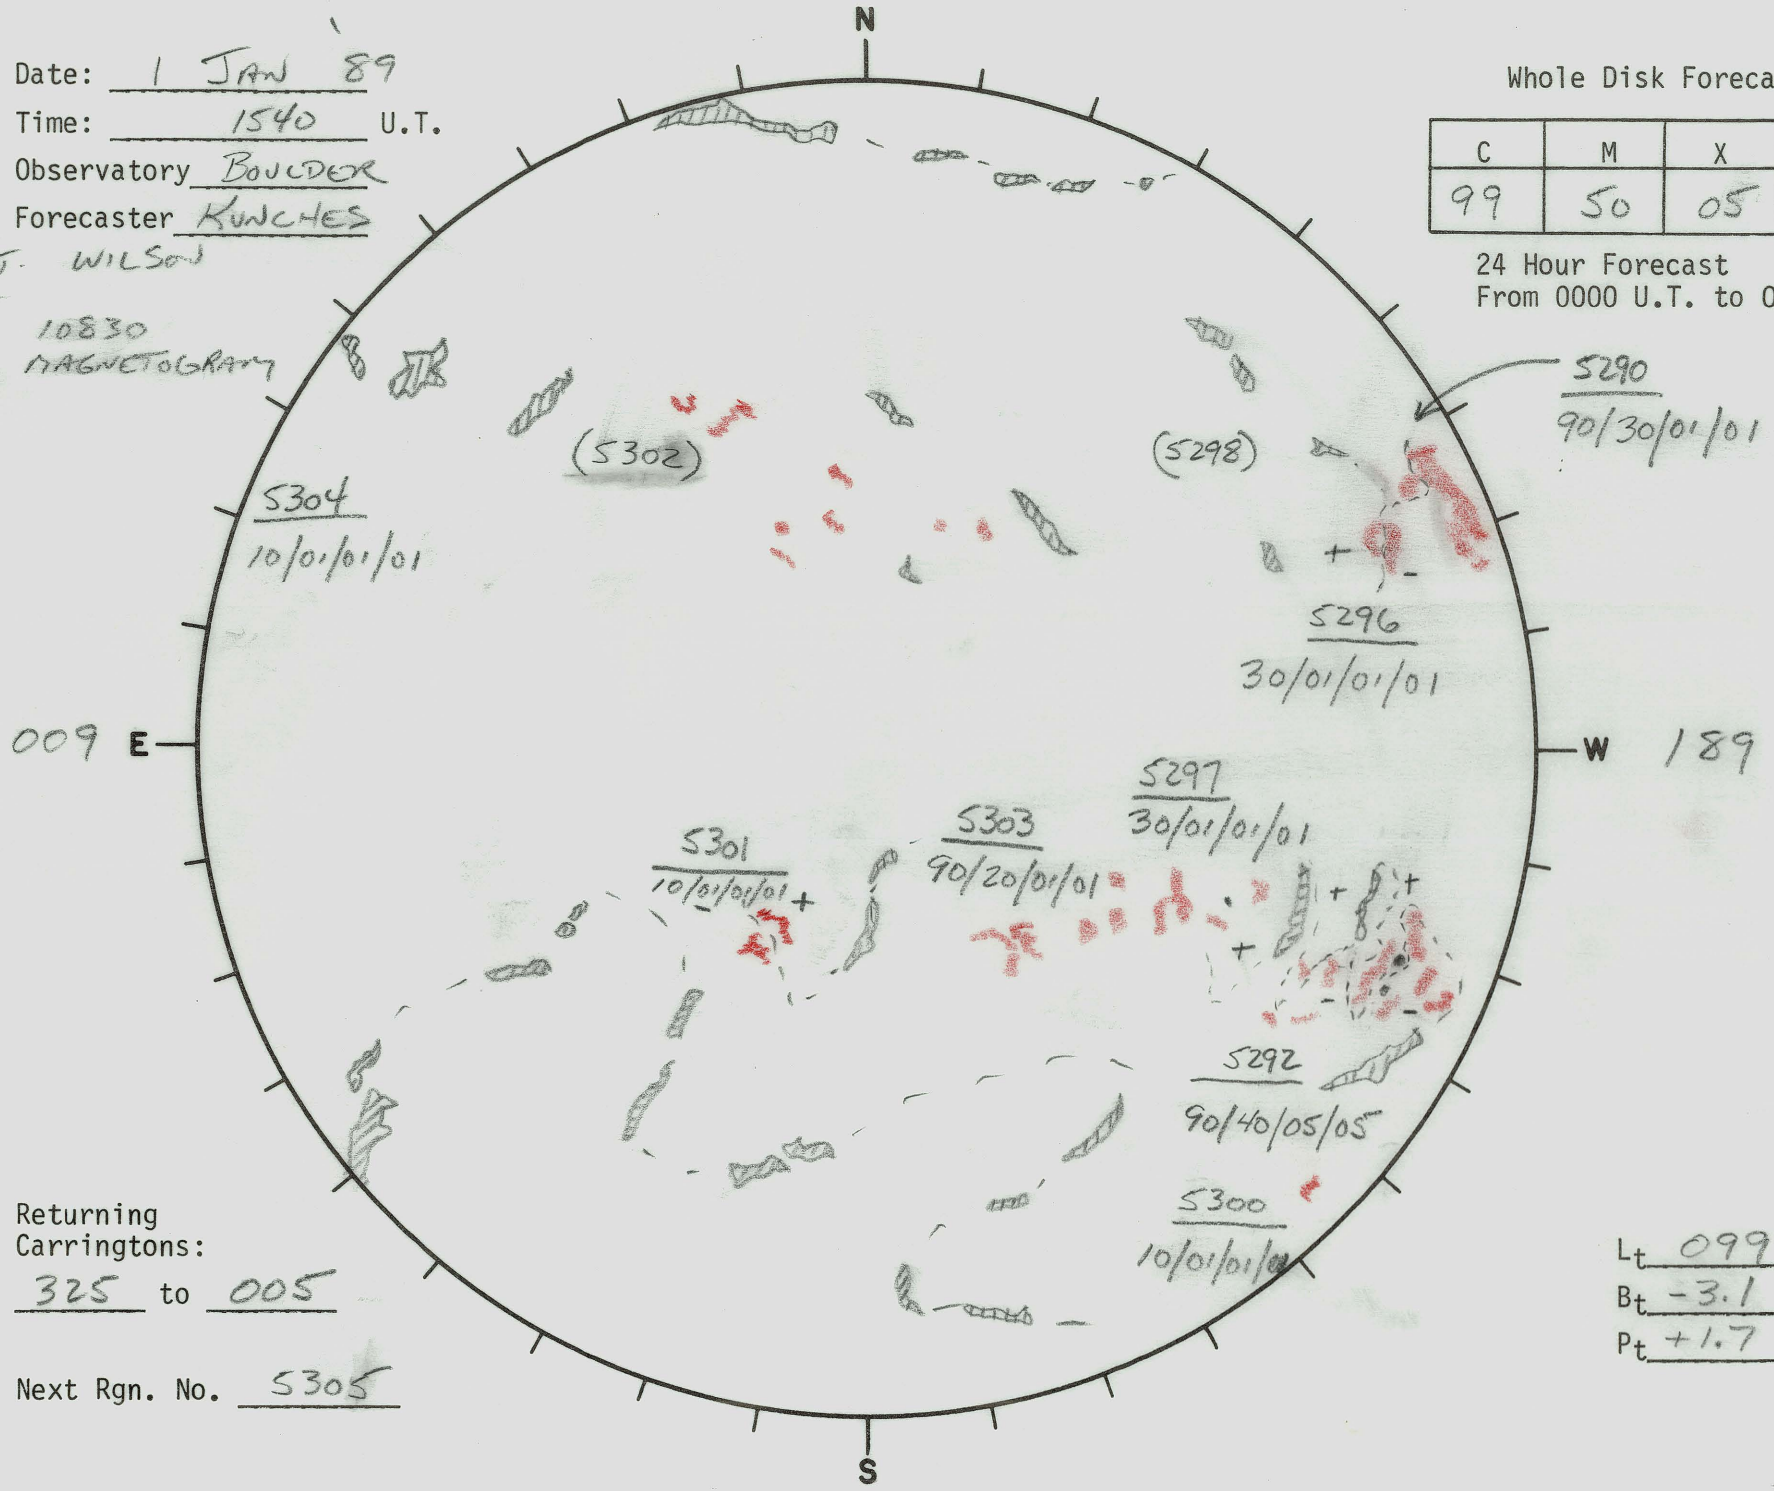

Date: 1 JAN 89  
 Time: 1540 U.T.  
 Observatory BOULDER  
 Forecaster KUNCHES

Whole Disk Forecast

C	M	X	P
99	50	05	05

24 Hour Forecast  
 From 0000 U.T. to 0000 U.T.

MT. WILSON  
 NO 10830  
 NO MAGNETOGRAM

Returning Carringtons:  
325 to 005

Next Rgn. No. 5305

Lt 099  
 Bt -3.1  
 Pt +1.7