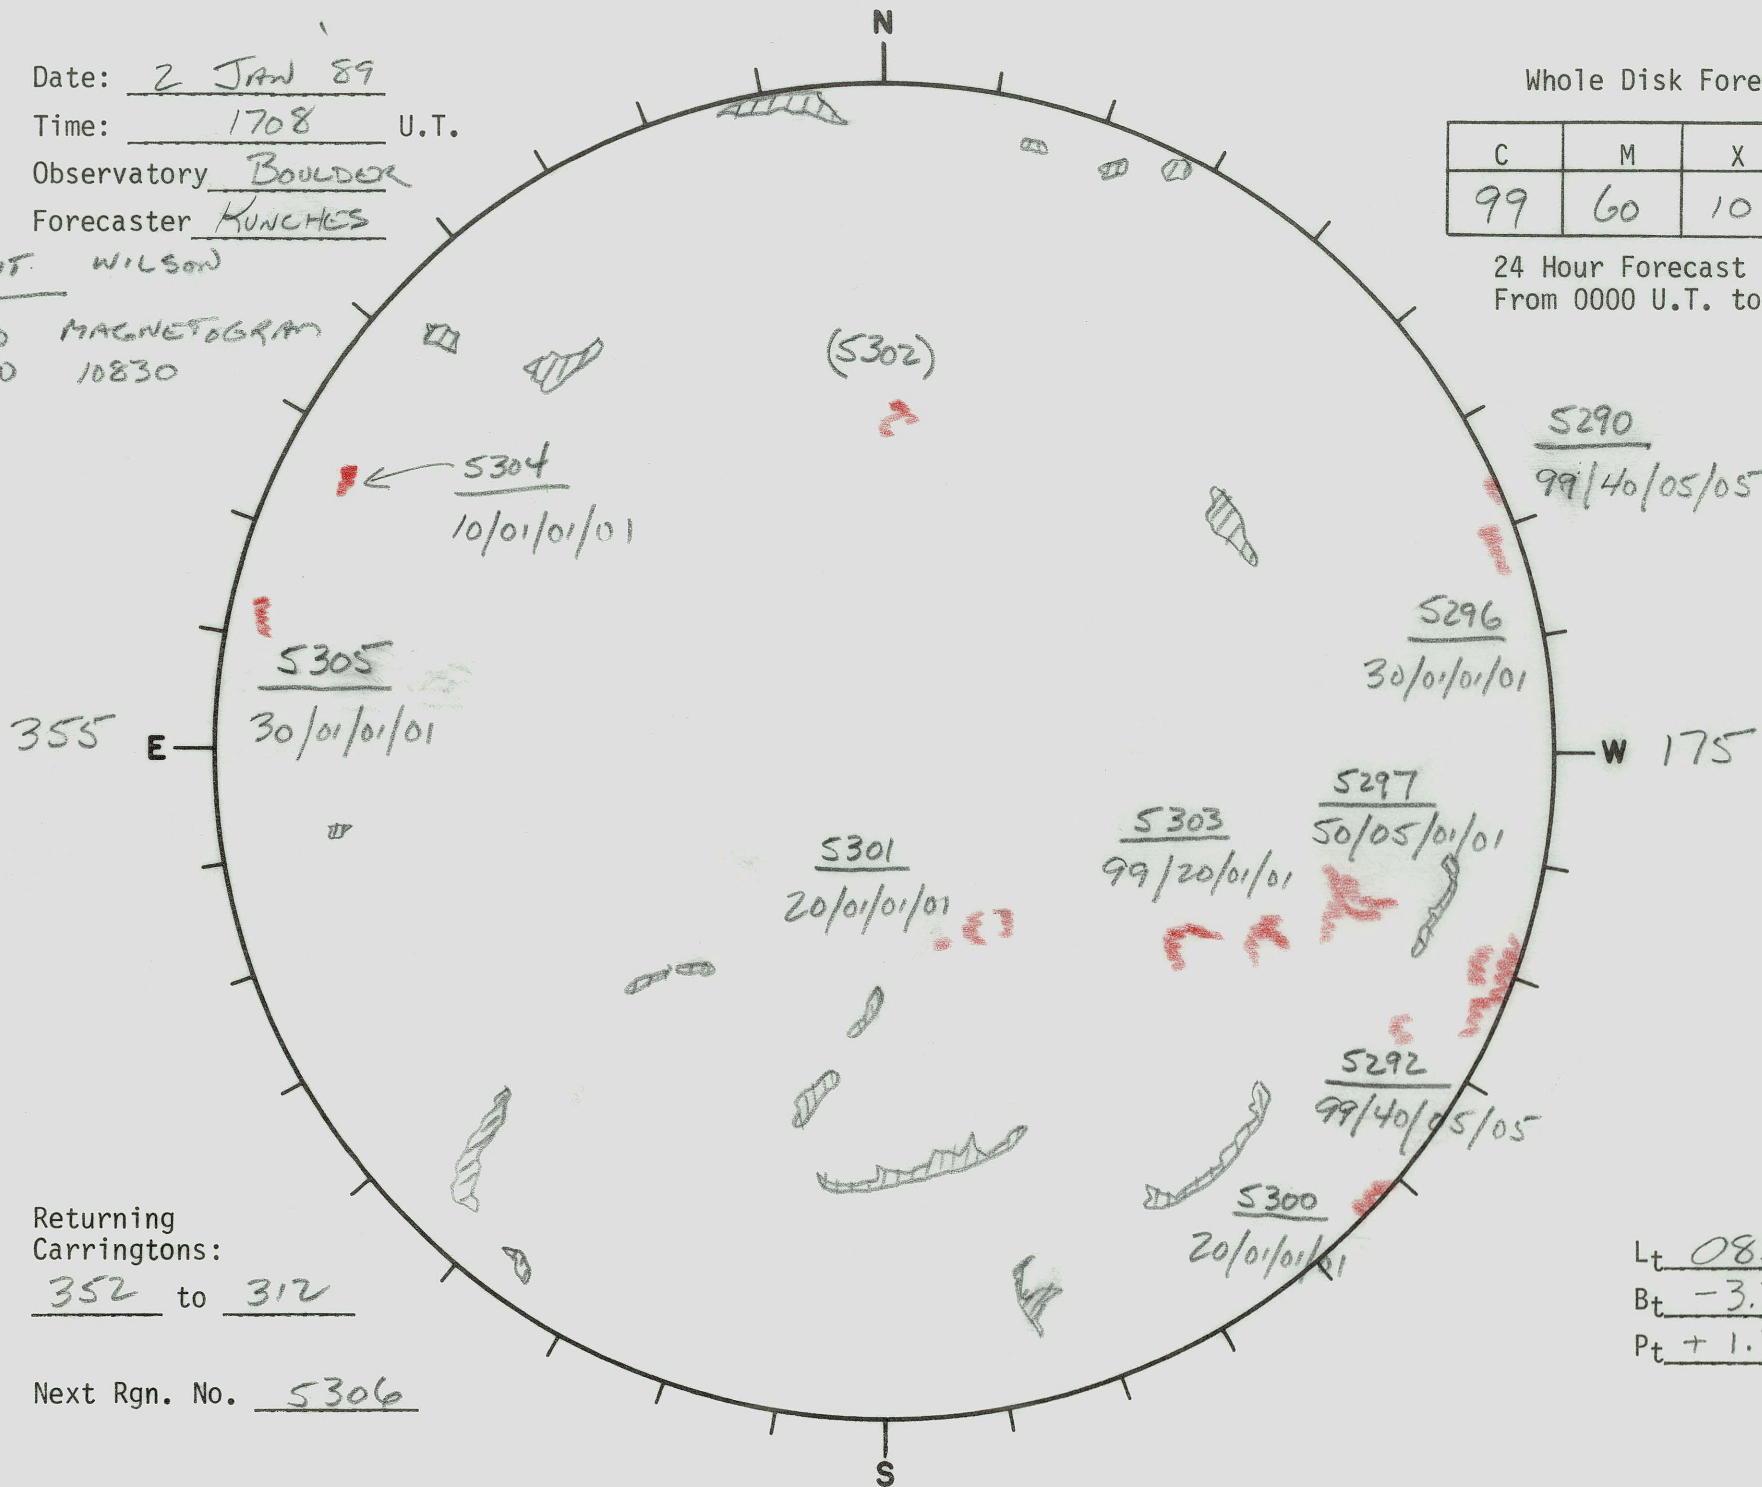

Date: 2 JAN 89
 Time: 1708 U.T.
 Observatory BOULDER
 Forecaster KUNCHES

Whole Disk Forecast

C	M	X	P
99	60	10	10

24 Hour Forecast
 From 0000 U.T. to 0000 U.T.

MT. WILSON
 NO MAGNETOGRAM
 NO 10830

Returning Carringtons:
352 to 312

Next Rgn. No. 5306

L_t 085
B_t -3.3
P_t +1.2