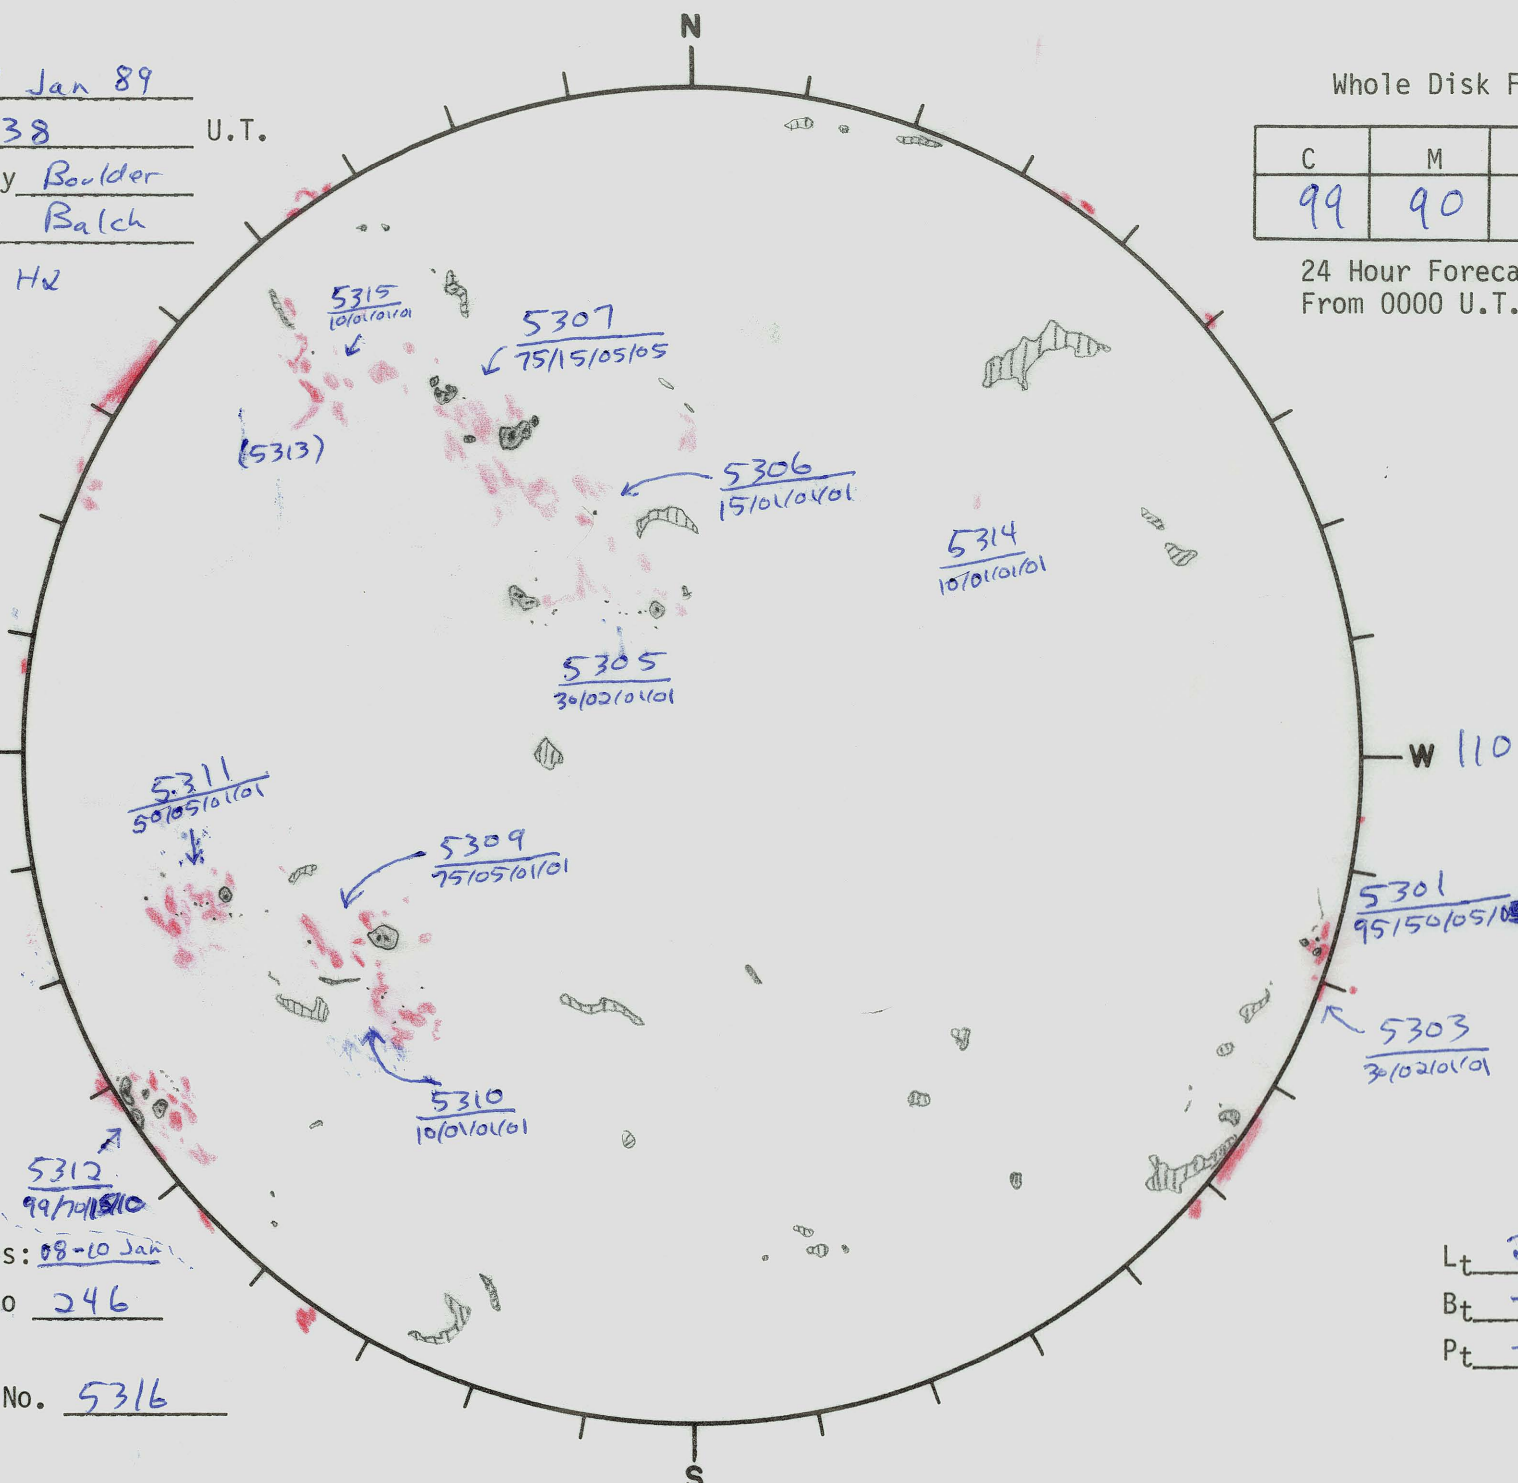

Date: 07 Jan 89
 Time: 1538 U.T.
 Observatory Boulder
 Forecaster Balch

Whole Disk Forecast

C	M	X	P
99	90	20	15

24 Hour Forecast
 From 0000 U.T. to 0000 U.T.

Very Poor Boulder H_α
 Boulder SS

Returning Carringtons: 08-10 Jan
285 to 246

Next Rgn. No. 5316

L_t 20.0
 B_t -3.8
 P_t -1.2