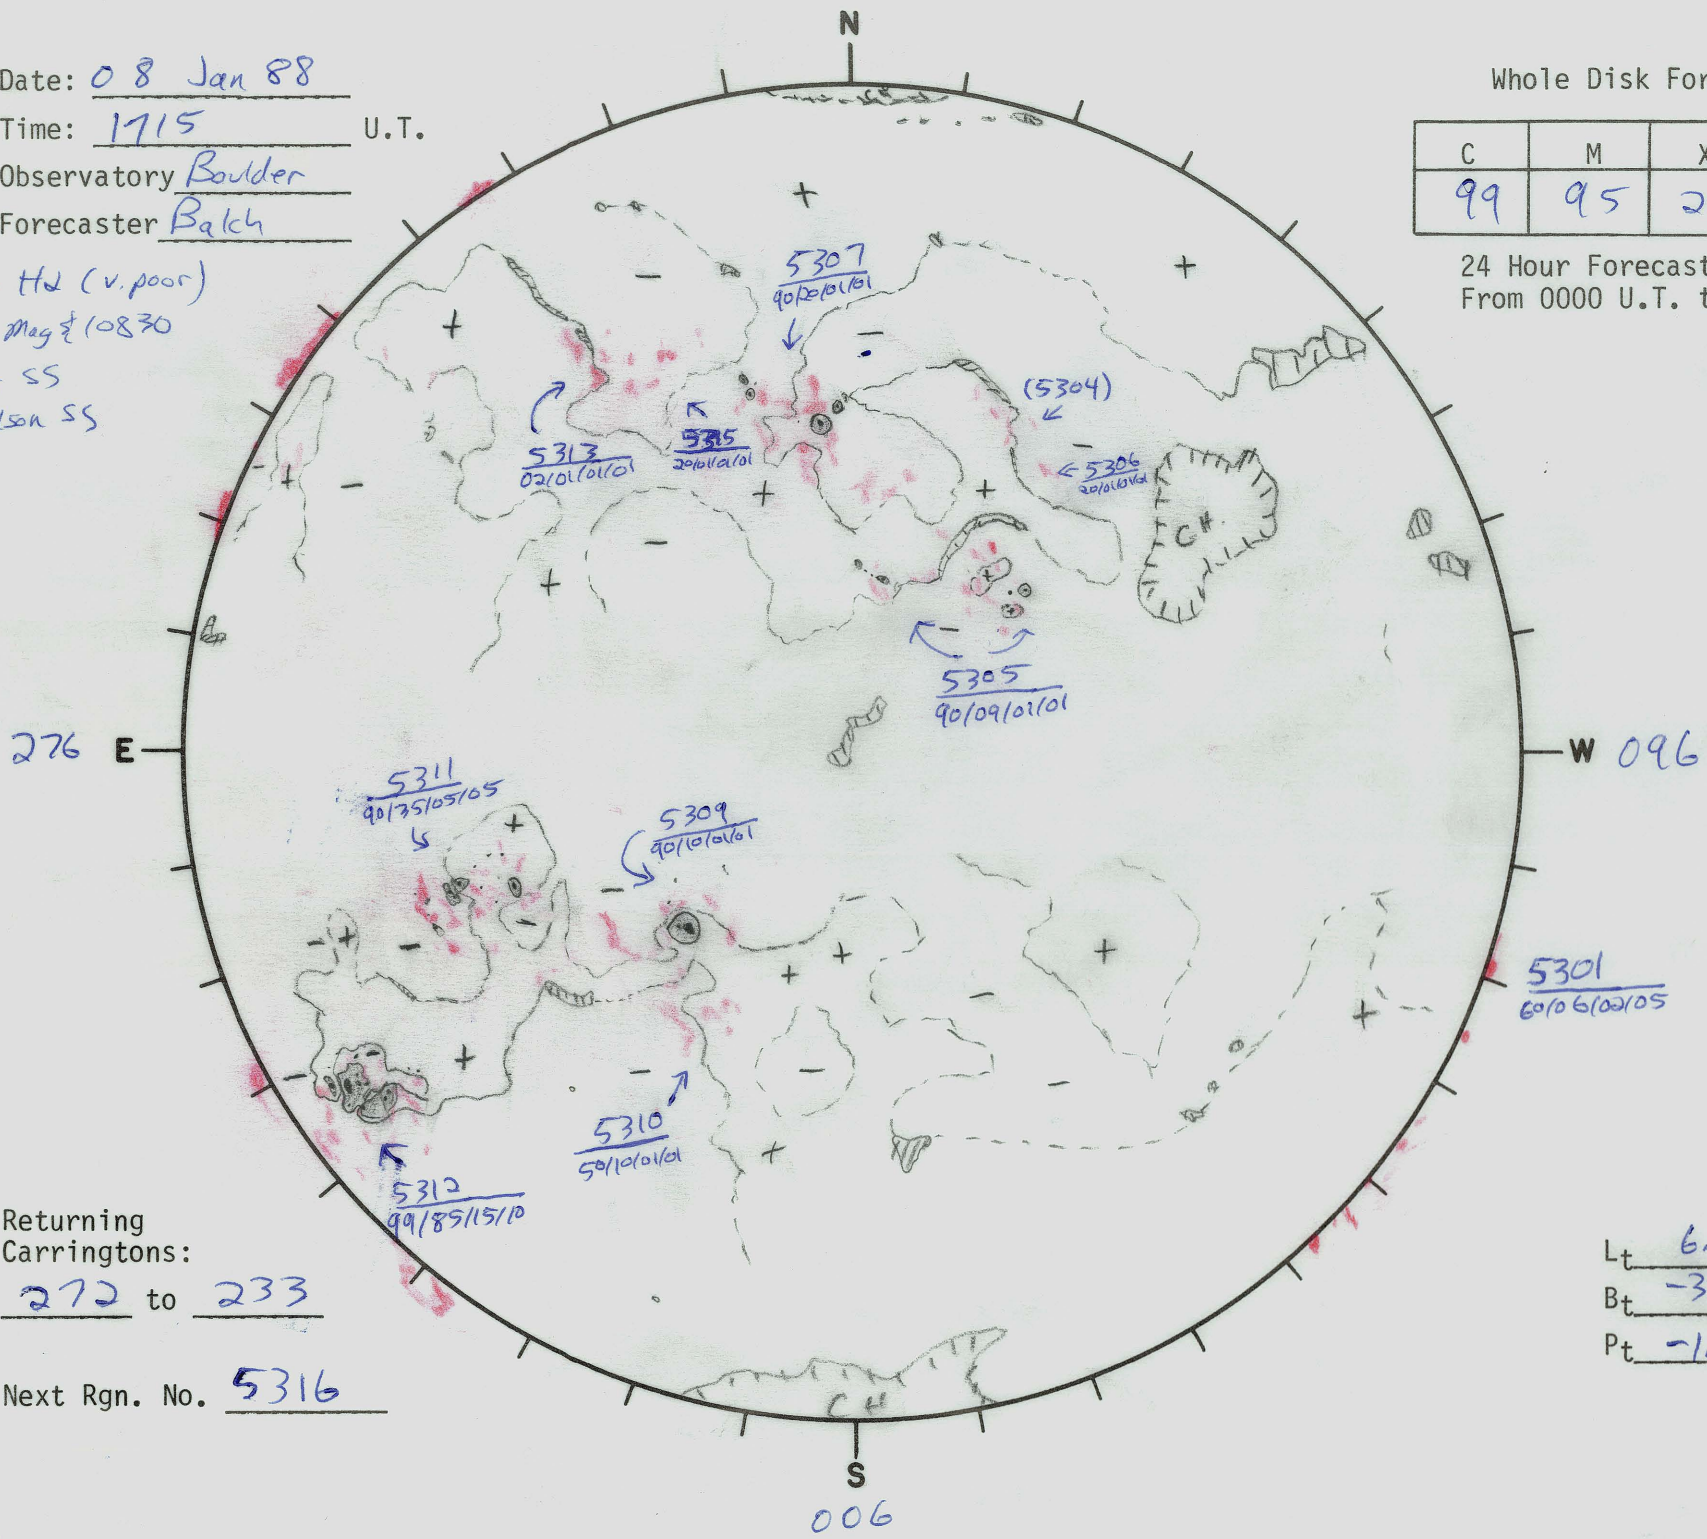

Date: 08 Jan 88
 Time: 1715 U.T.
 Observatory Boulder
 Forecaster Balkh

Whole Disk Forecast

C	M	X	P
99	95	20	15

24 Hour Forecast
 From 0000 U.T. to 0000 U.T.

Boulder Hd (v. poor)
 K1# Pk Mag $\frac{1}{2}$ (0830)
 Boulder SS
 Mt Wilson SS

Returning Carringtons:
272 to 233

Next Rgn. No. 5316

Lt 6.0
 Bt -3.9
 Pt -1.7

S
 006