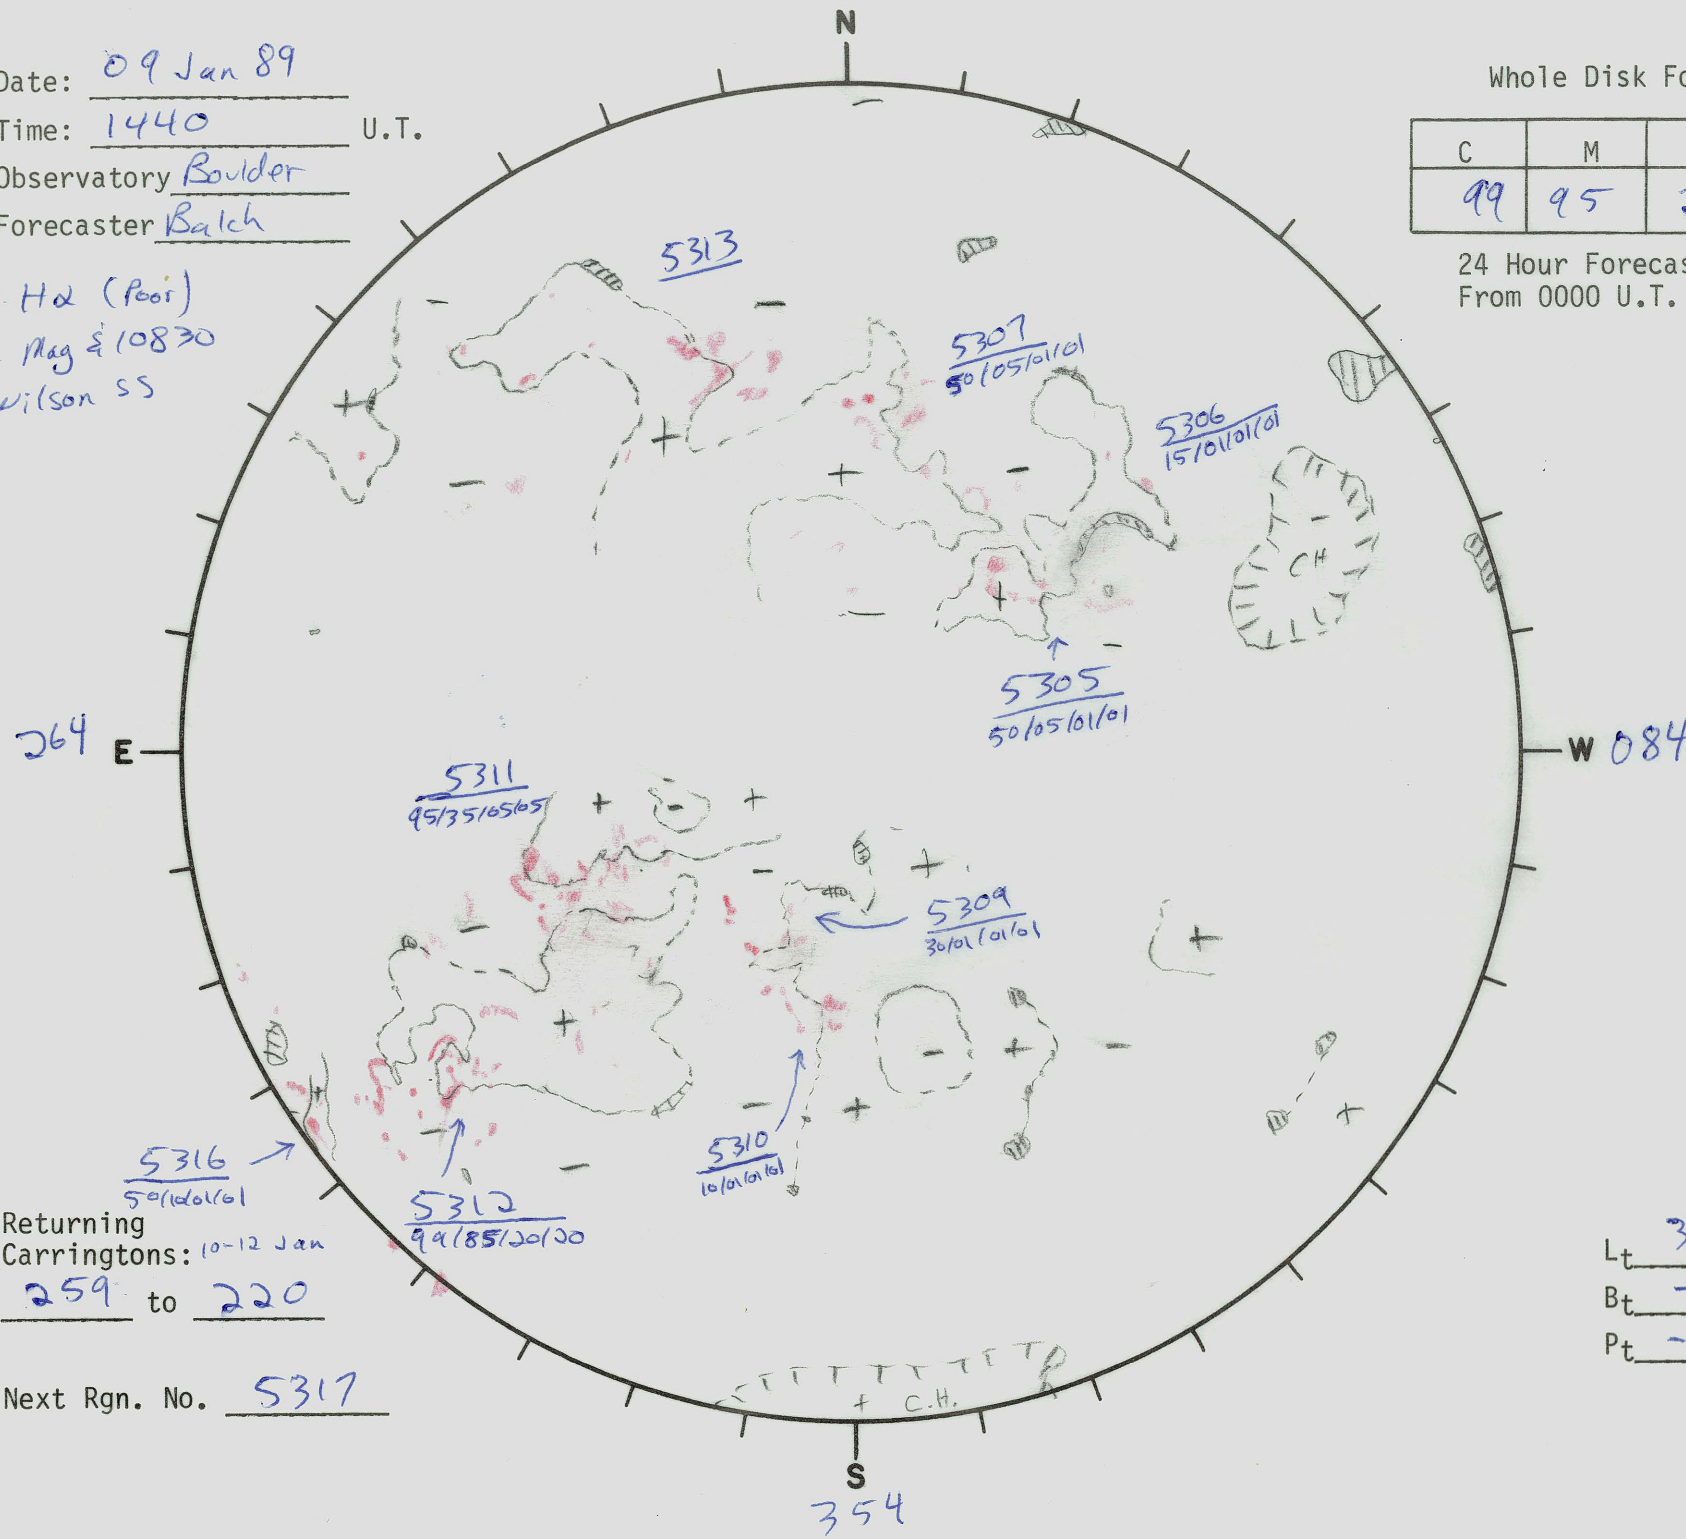

Date: 09 Jan 89
 Time: 1440 U.T.
 Observatory Boulder
 Forecaster Batch

Whole Disk Forecast

C	M	X	P
99	95	25	20

24 Hour Forecast
 From 0000 U.T. to 0000 U.T.

KHMN-H_α (Poor)
 Kt Plc Mag 2 10830
 Mt. Wilson SS

Returning Carringtons: 10-12 Jan
259 to 220

Next Rgn. No. 5317

L_t 354.2
 B_t -4.0
 P_t -2.1