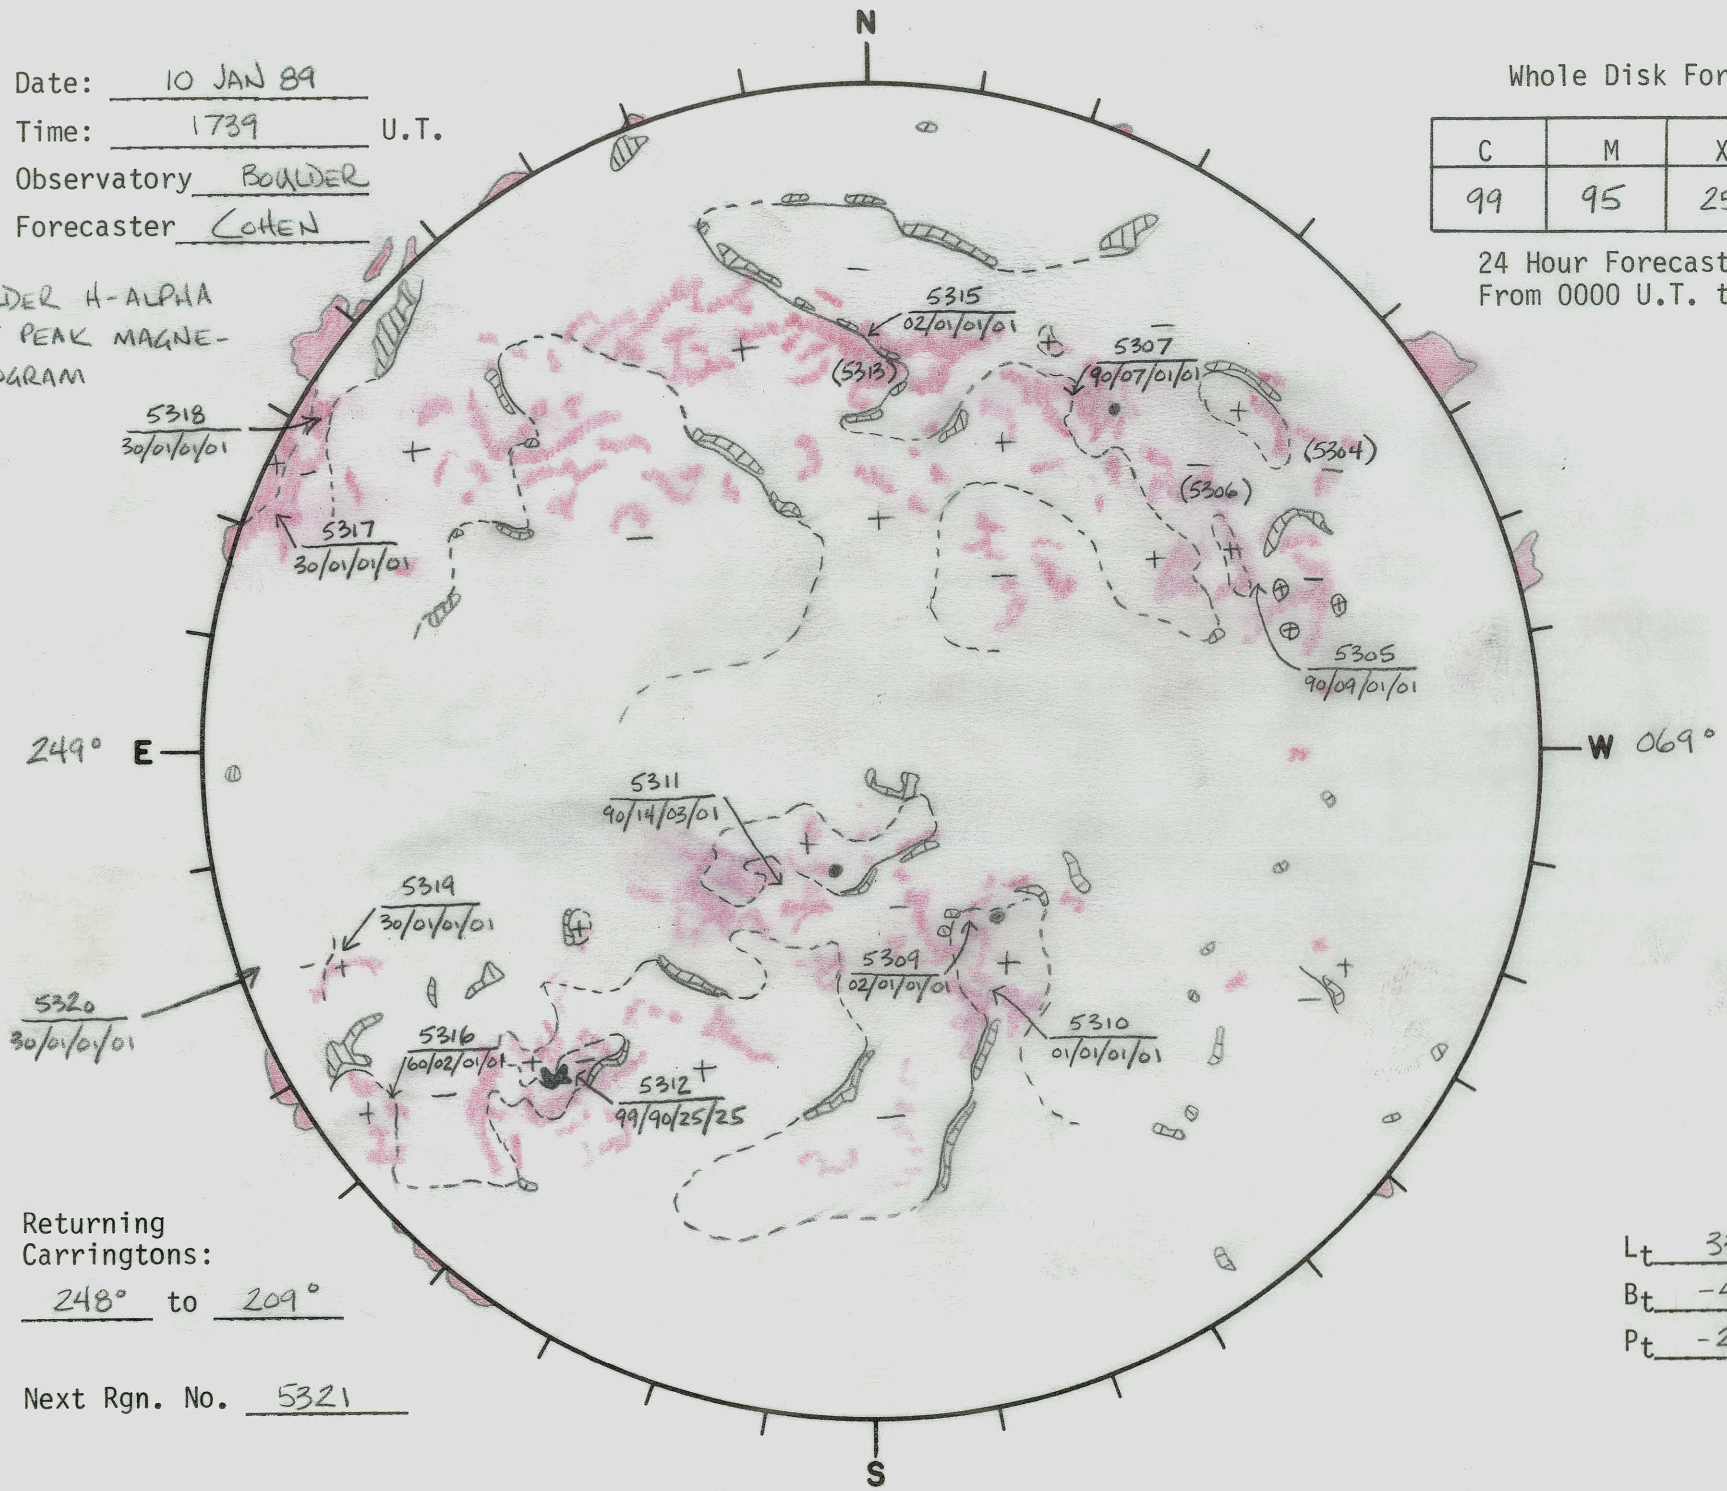

Date: 10 JAN 89
 Time: 1739 U.T.
 Observatory BOULDER
 Forecaster COHEN

Whole Disk Forecast

C	M	X	P
99	95	25	25

24 Hour Forecast
 From 0000 U.T. to 0000 U.T.

- BOULDER H-ALPHA
- KITT PEAK MAGNETOGRAM

Returning Carringtons:
248° to 209°

Next Rgn. No. 5321

L_t 339°
 B_t -4.1°
 P_t -2.7°