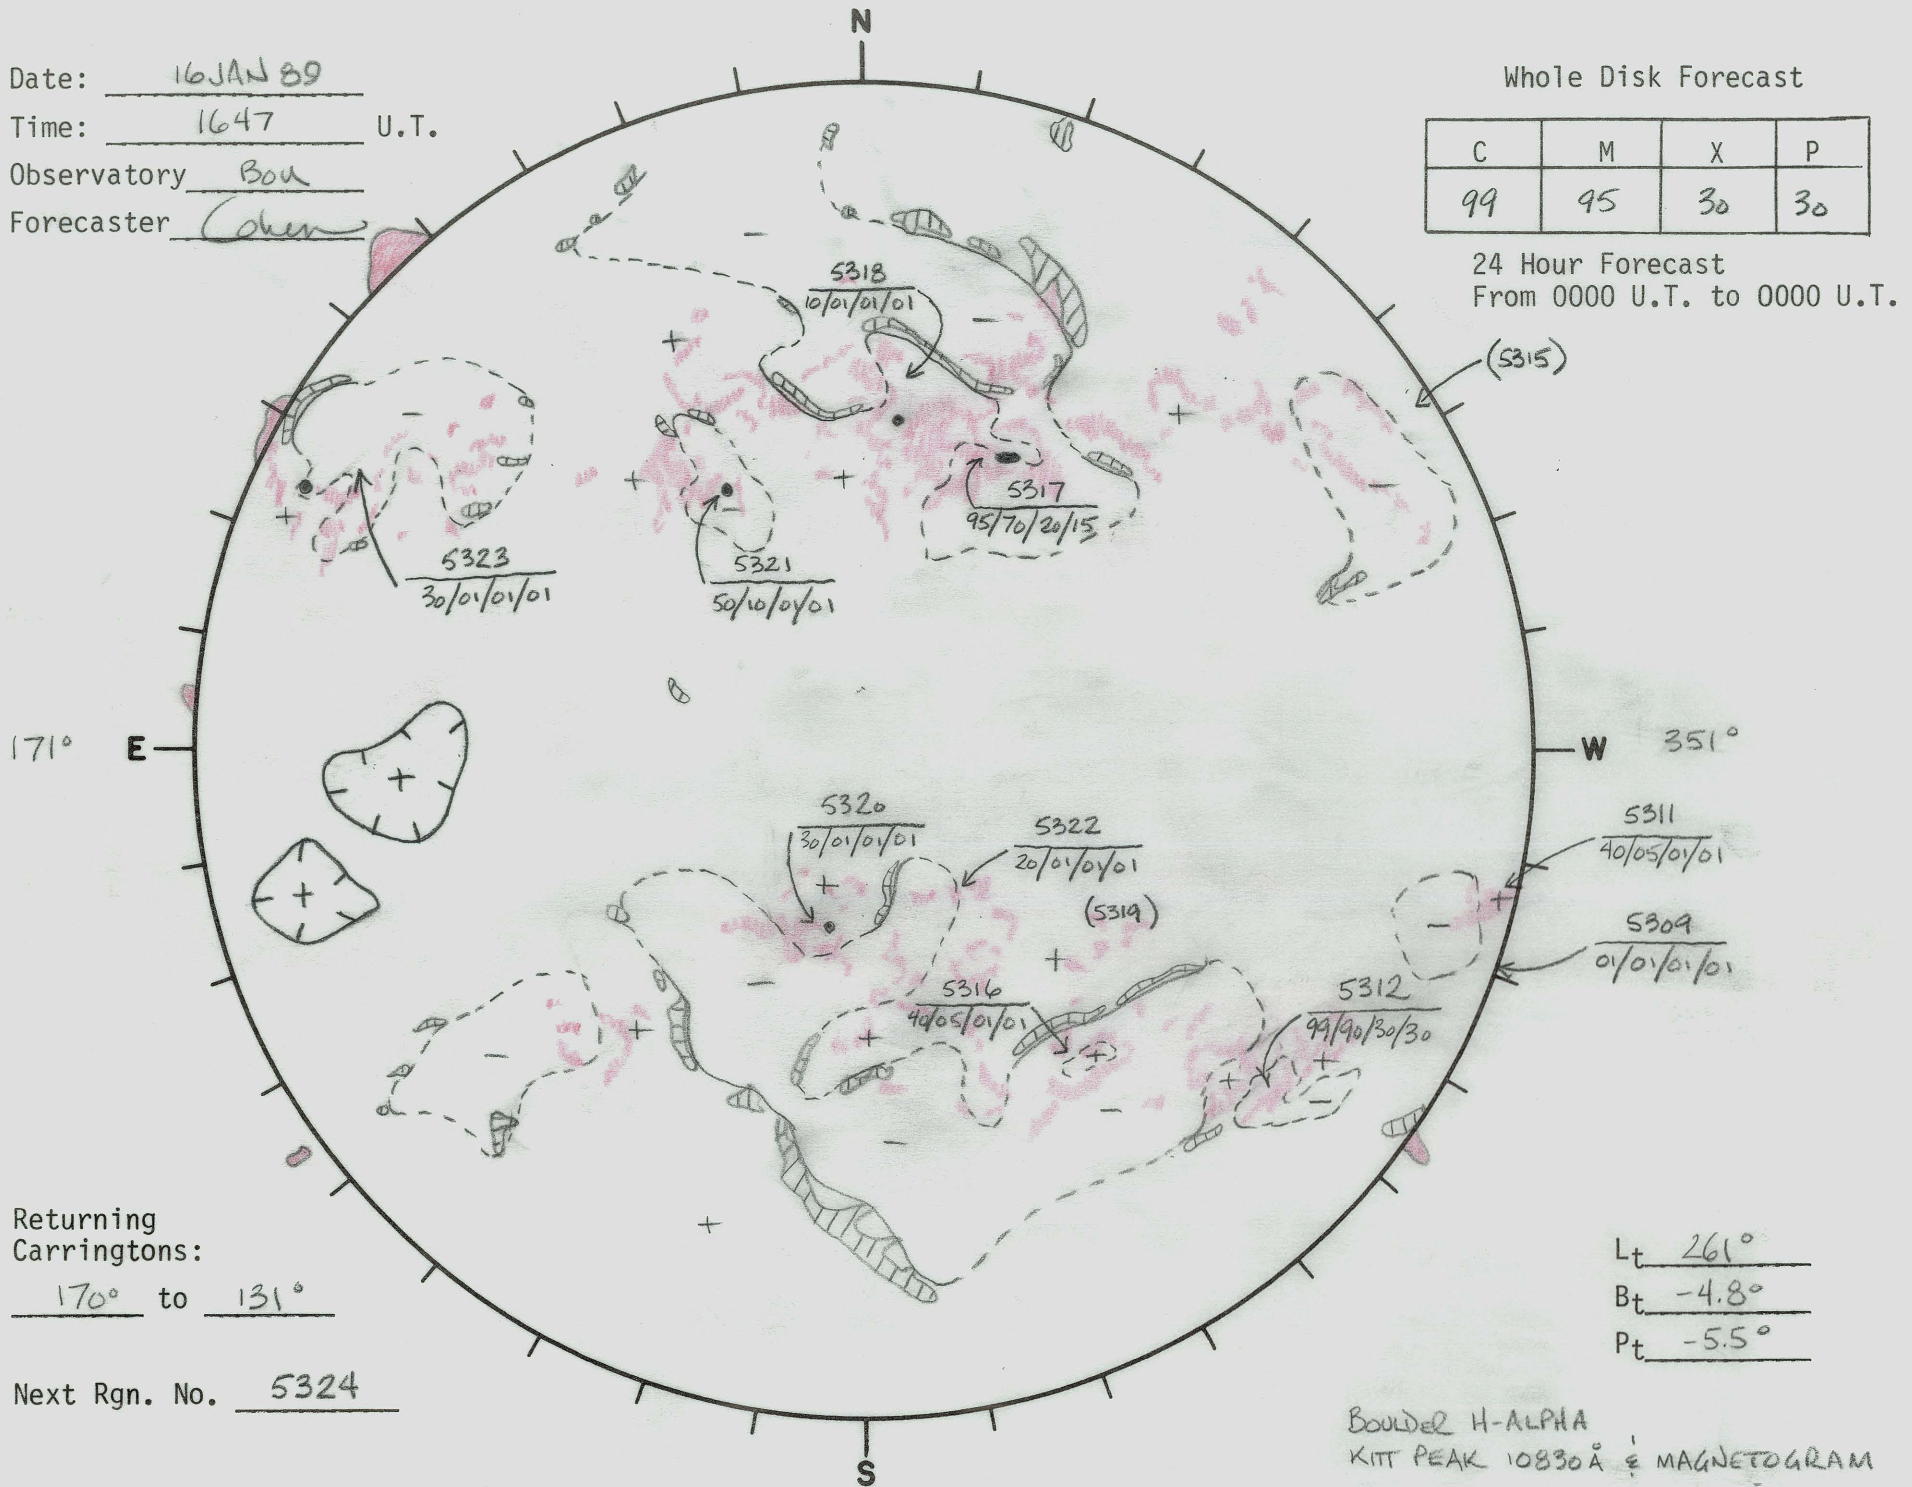

Date: 16 JAN 89
 Time: 1647 U.T.
 Observatory Bou
 Forecaster Cohen

Whole Disk Forecast

C	M	X	P
99	95	30	30

24 Hour Forecast
 From 0000 U.T. to 0000 U.T.

Returning Carringtons:
170° to 131°

Next Rgn. No. 5324

Lt 261°
 Bt -4.8°
 Pt -5.5°

BOULDER H-ALPHA
 KITT PEAK 10830 Å ± MAGNETOGRAM