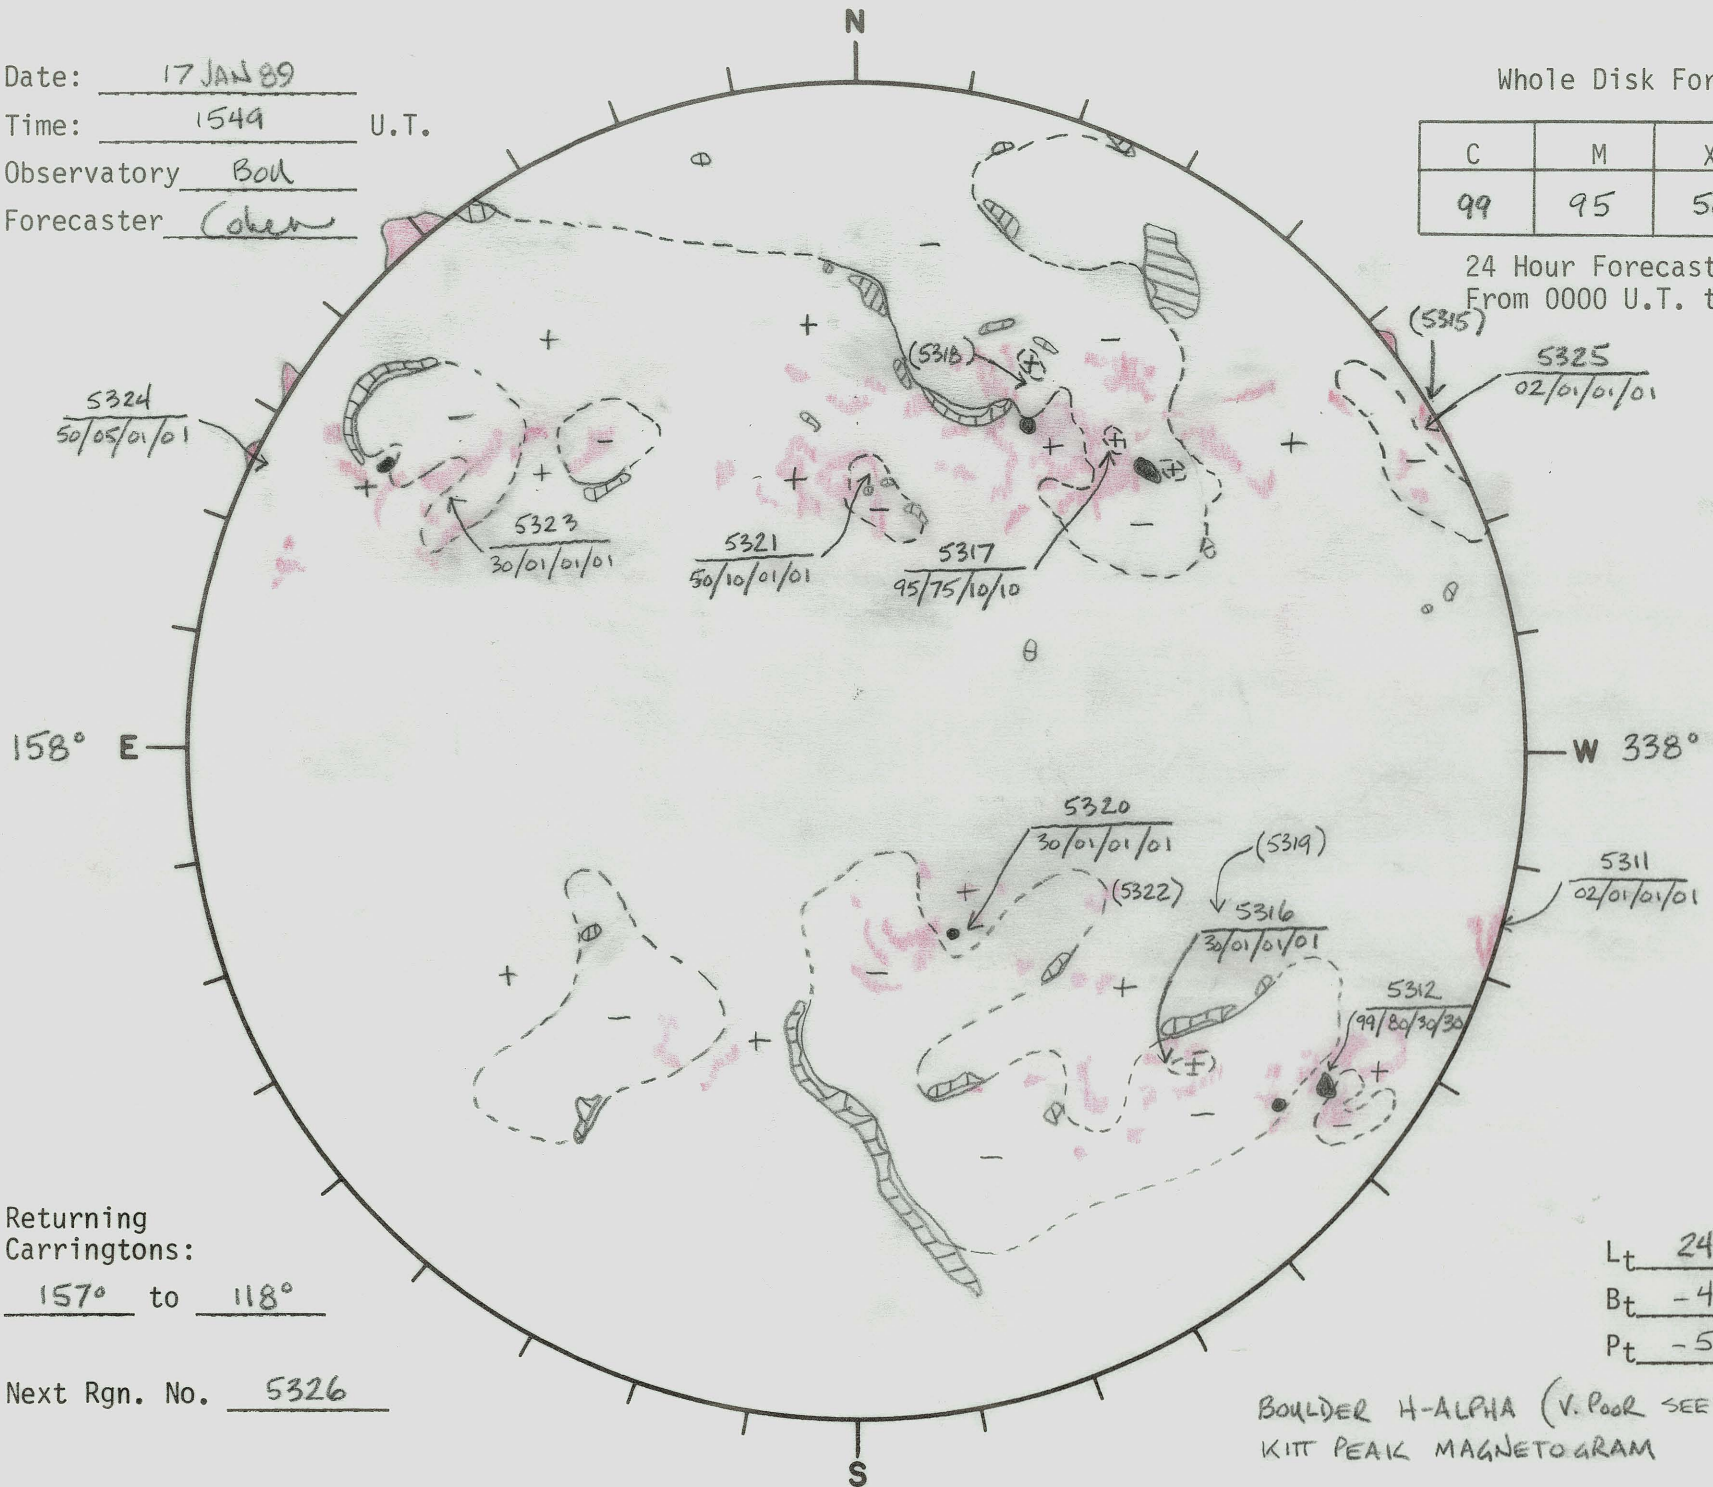

Date: 17 JAN 89
 Time: 1549 U.T.
 Observatory Bou
 Forecaster Cohen

Whole Disk Forecast

C	M	X	P
99	95	50	30

24 Hour Forecast
 From 0000 U.T. to 0000 U.T.

Returning
 Carringtons:
157° to 118°

Next Rgn. No. 5326

L_t 248°
 B_t -4.9°
 P_t -5.9°

BOULDER H-ALPHA (V. POOR SEEING)
 KITT PEAK MAGNETOGRAM