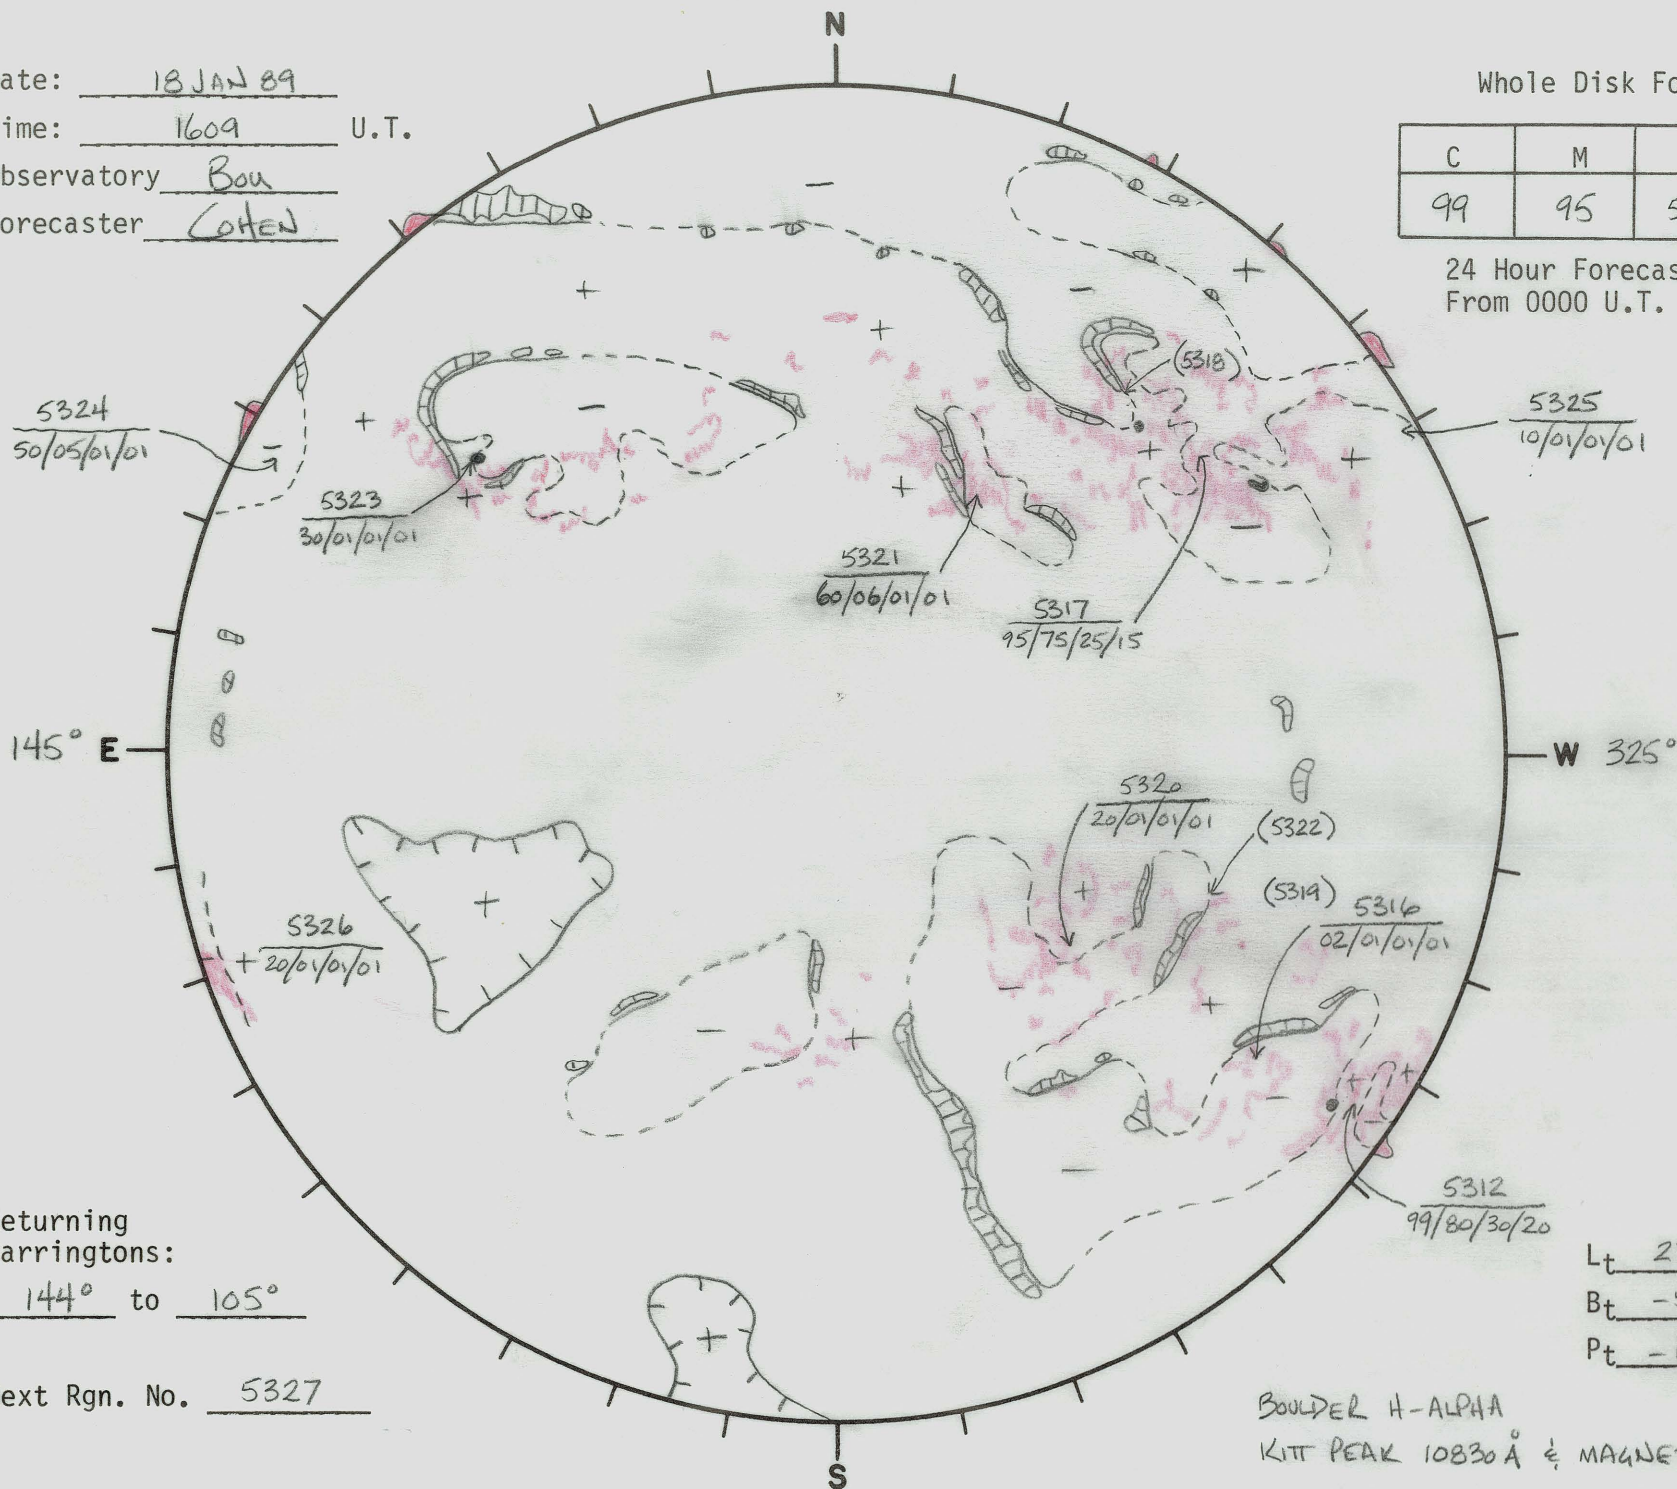

Date: 18 JAN 89  
 Time: 1609 U.T.  
 Observatory Bou  
 Forecaster Cohen

Whole Disk Forecast

C	M	X	P
99	95	50	25

24 Hour Forecast  
 From 0000 U.T. to 0000 U.T.

Returning Carringtons:  
144° to 105°

Next Rgn. No. 5327

Lt 235°  
 Bt -5.0°  
 Pt -6.4°

Boulder H-ALPHA  
 KIT PEAK 10830 Å & MAGNETOGRAM