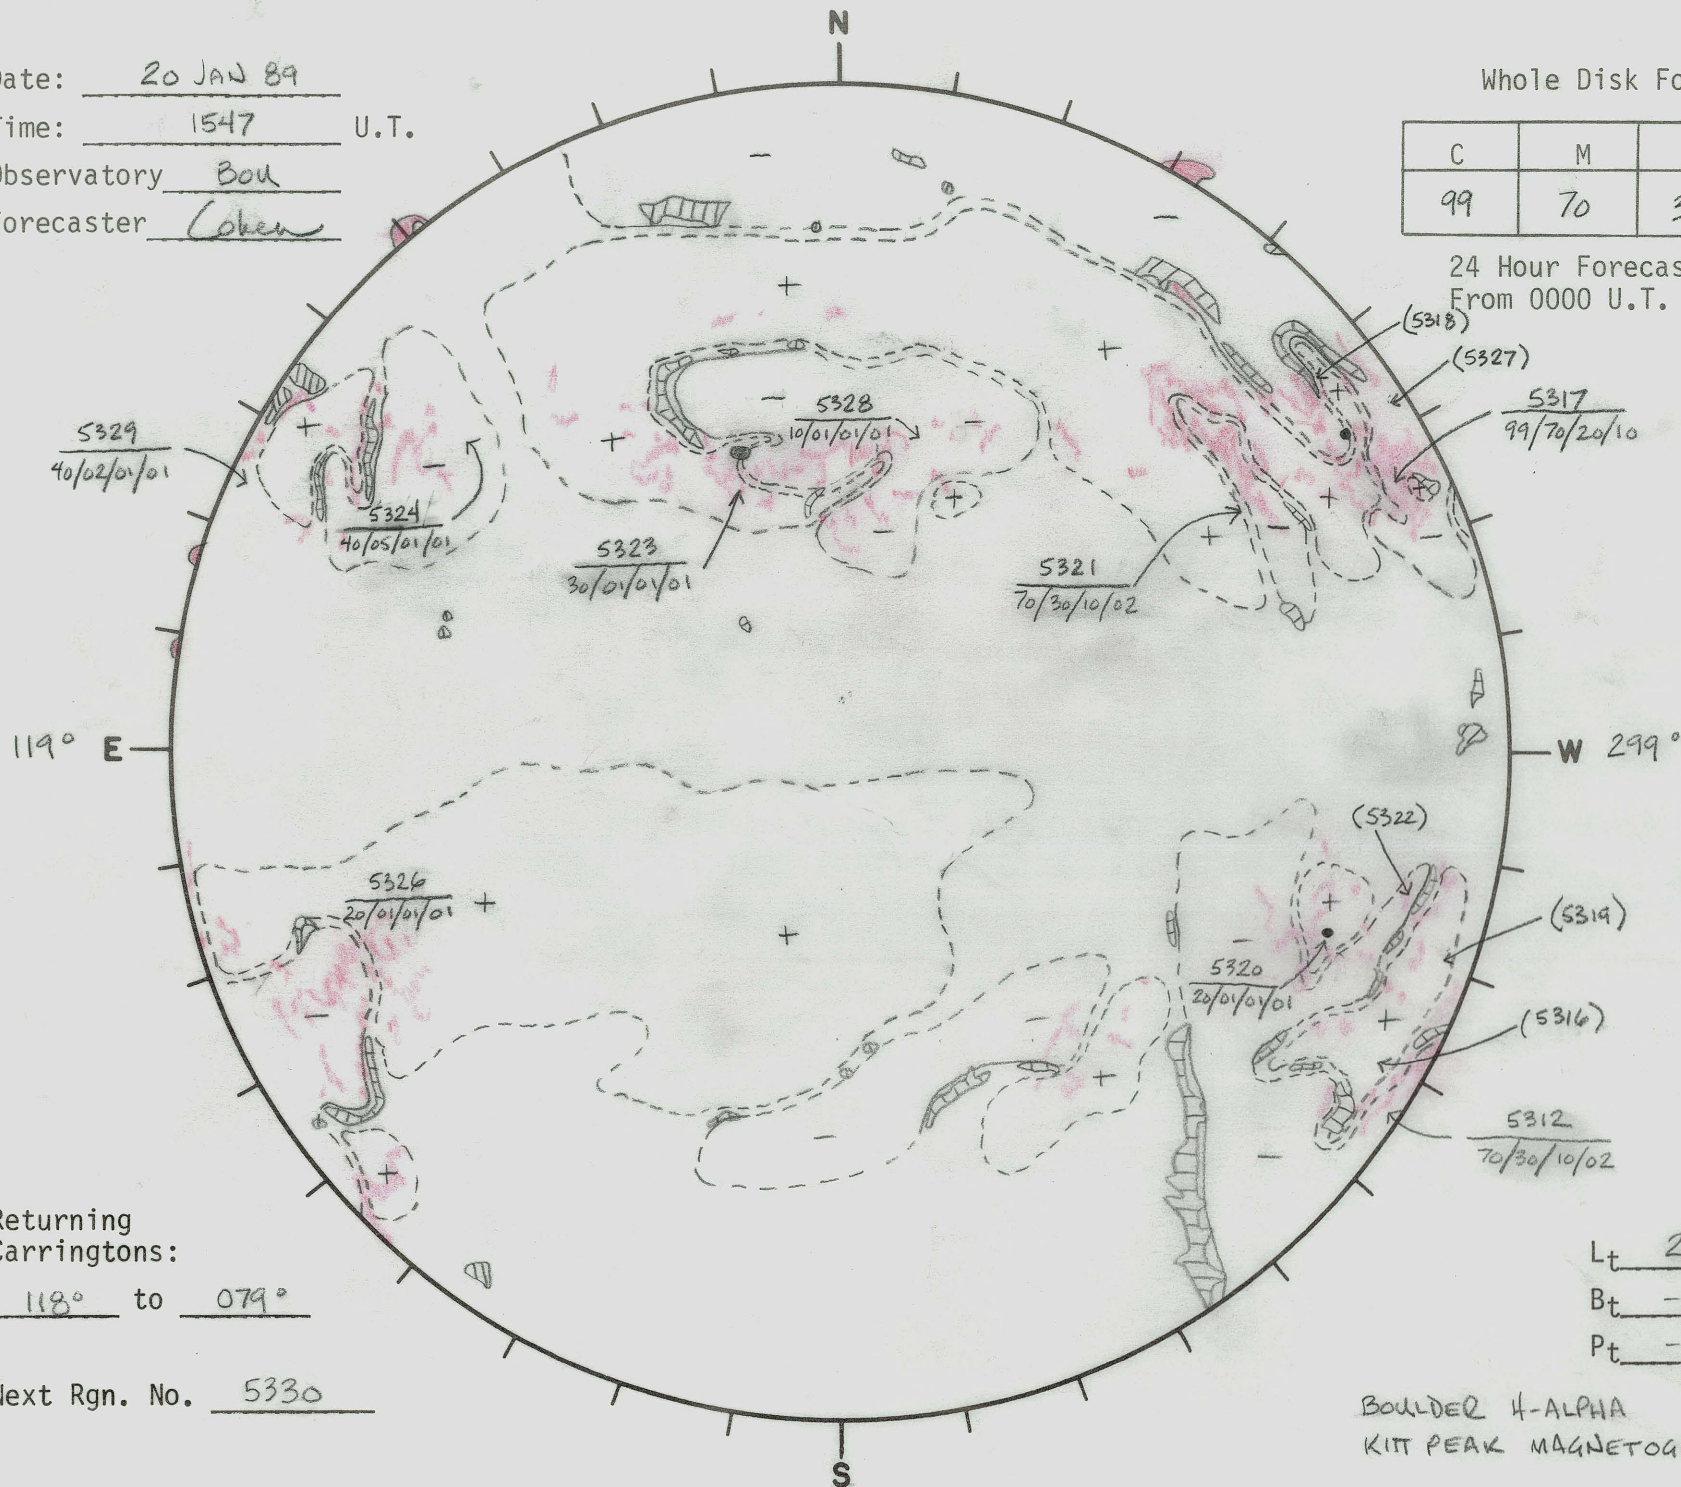

Date: 20 JAN 89
 Time: 1547 U.T.
 Observatory Bou
 Forecaster Cohen

Whole Disk Forecast

C	M	X	P
99	70	30	10

24 Hour Forecast
 From 0000 U.T. to 0000 U.T.

Returning Carringtons:

118° to 079°

Next Rgn. No. 5330

L_t 209°
 B_t -5.1°
 P_t -7.3°

BOULDER 4-ALPHA
 KIT PEAK MAGNETOGRAM