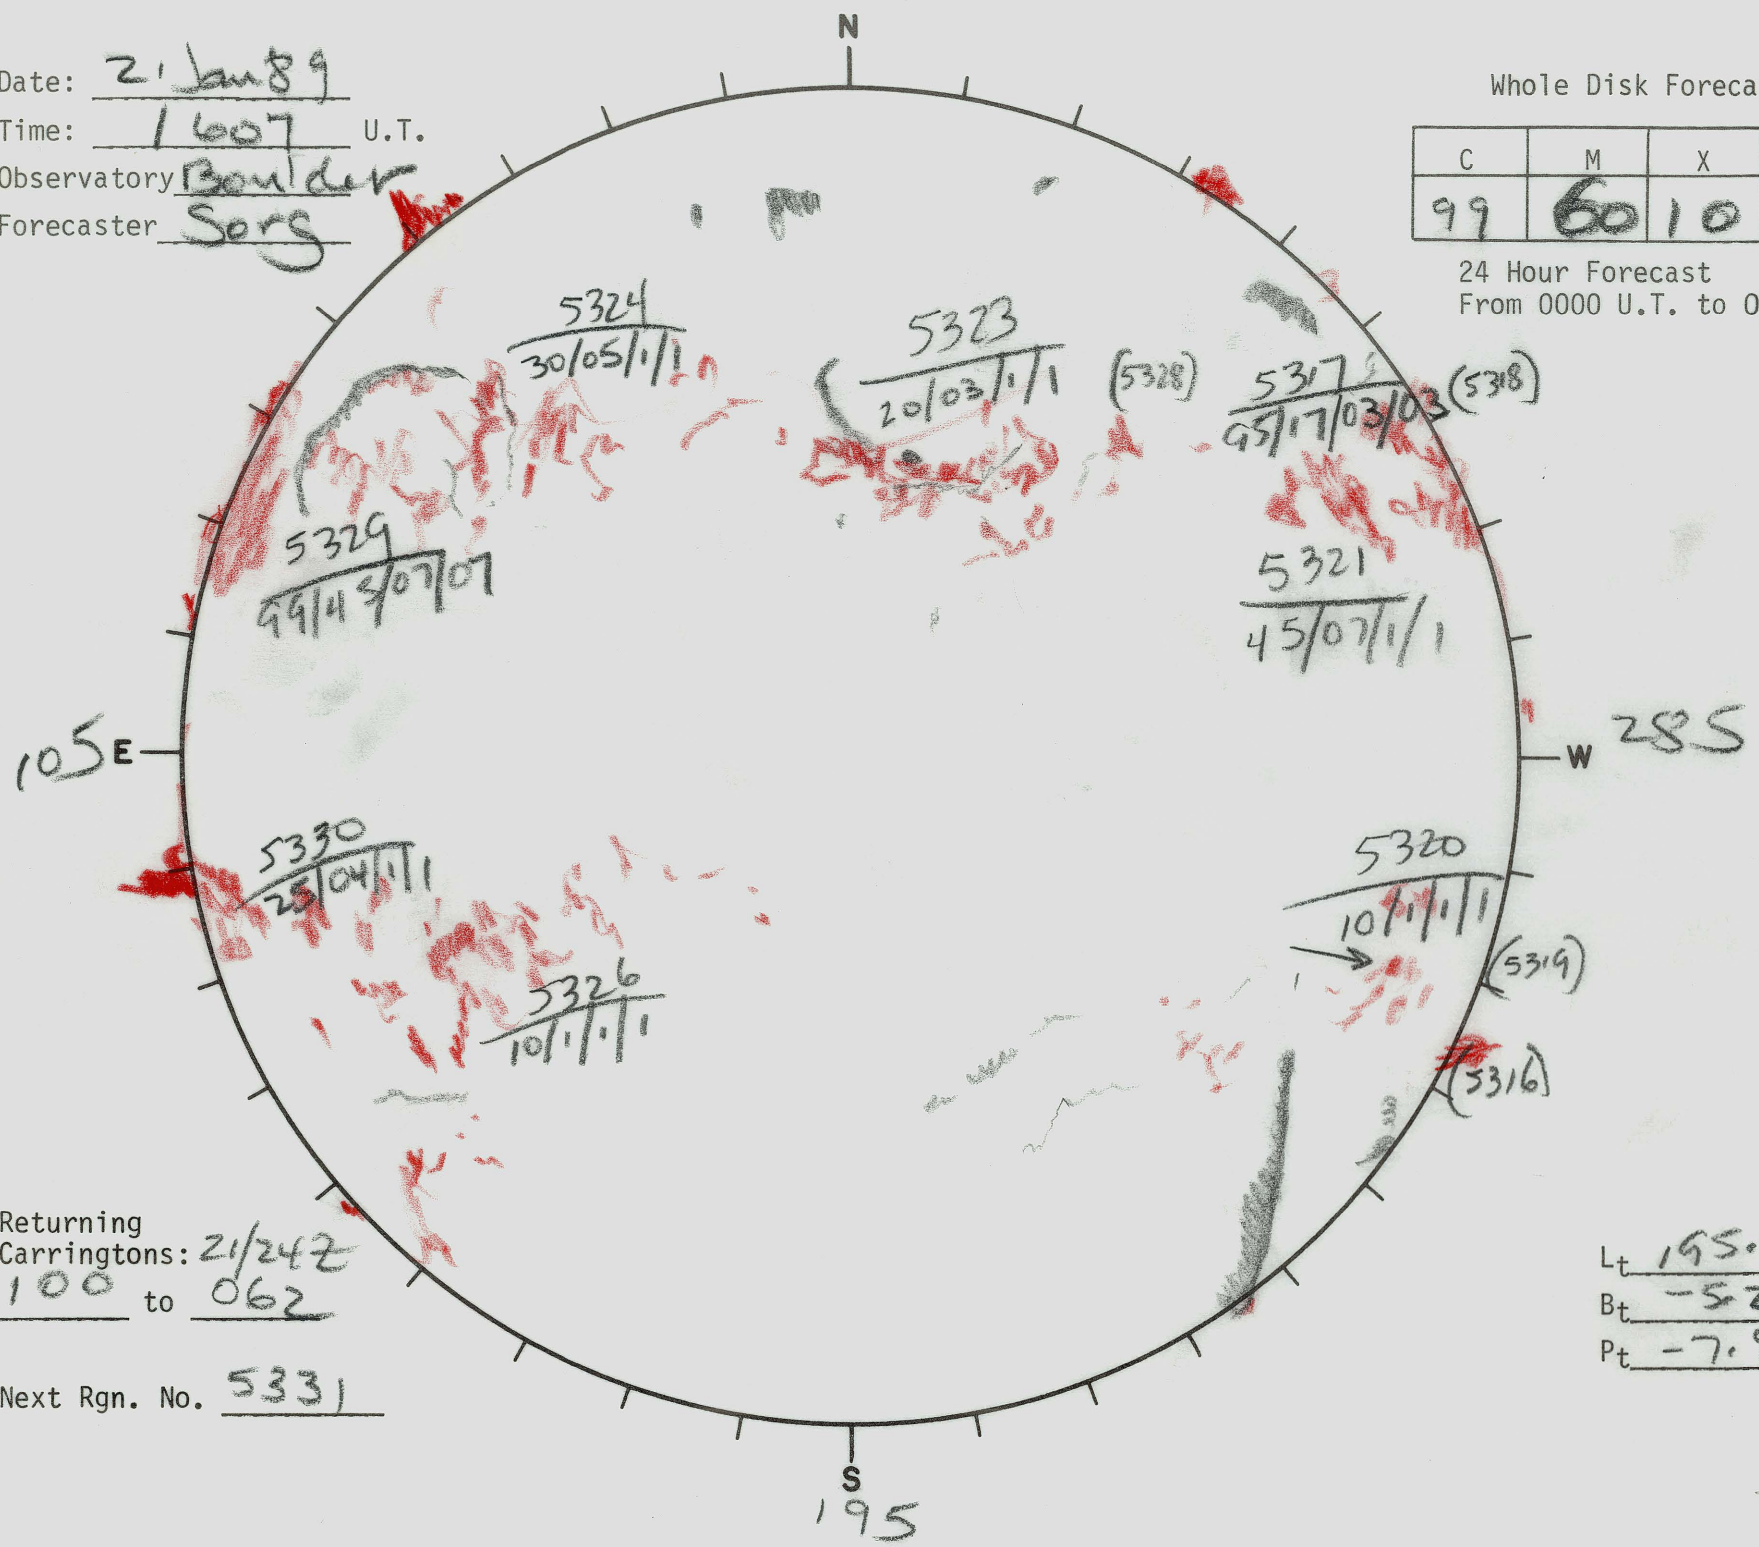

Date: 21 Jan 89
 Time: 1607 U.T.
 Observatory: Boulder
 Forecaster: Sorg

Whole Disk Forecast

C	M	X	P
99	60	10	10

24 Hour Forecast
 From 0000 U.T. to 0000 U.T.

Returning Carringtons: 21/242
100 to 062

Next Rgn. No. 5331

Lt 195.4
 Bt -52
 Pt -7.8