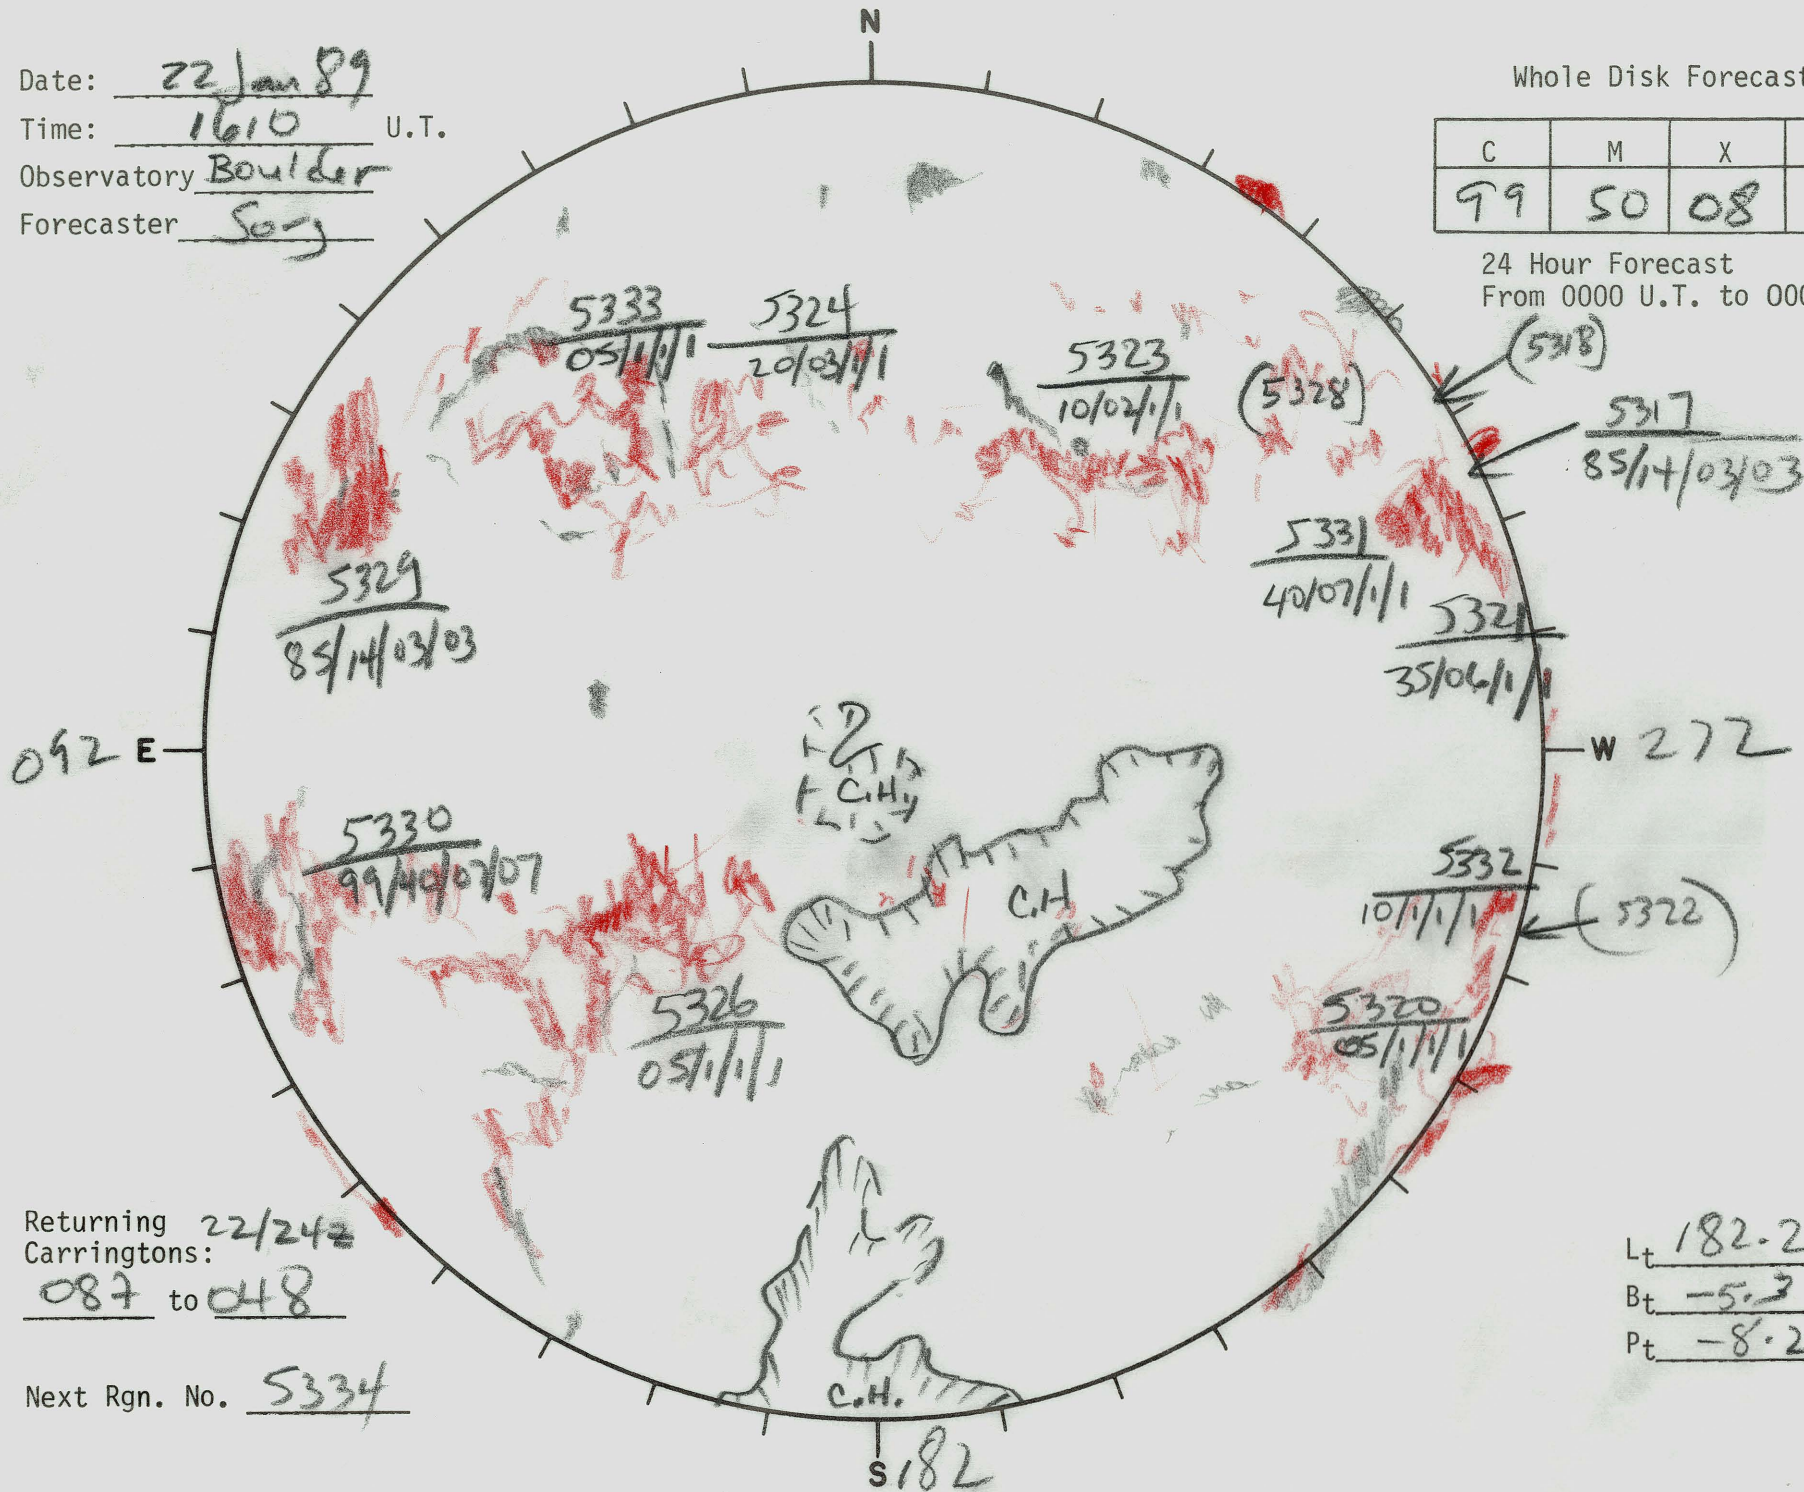

Date: 22 Jan 89
 Time: 1610 U.T.
 Observatory Boulder
 Forecaster Song

Whole Disk Forecast

C	M	X	P
99	50	08	08

24 Hour Forecast
 From 0000 U.T. to 0000 U.T.

Returning Carringtons: 22/242
087 to 048

Next Rgn. No. 5334

Lt 182.2
 Bt -5.3
 Pt -8.2