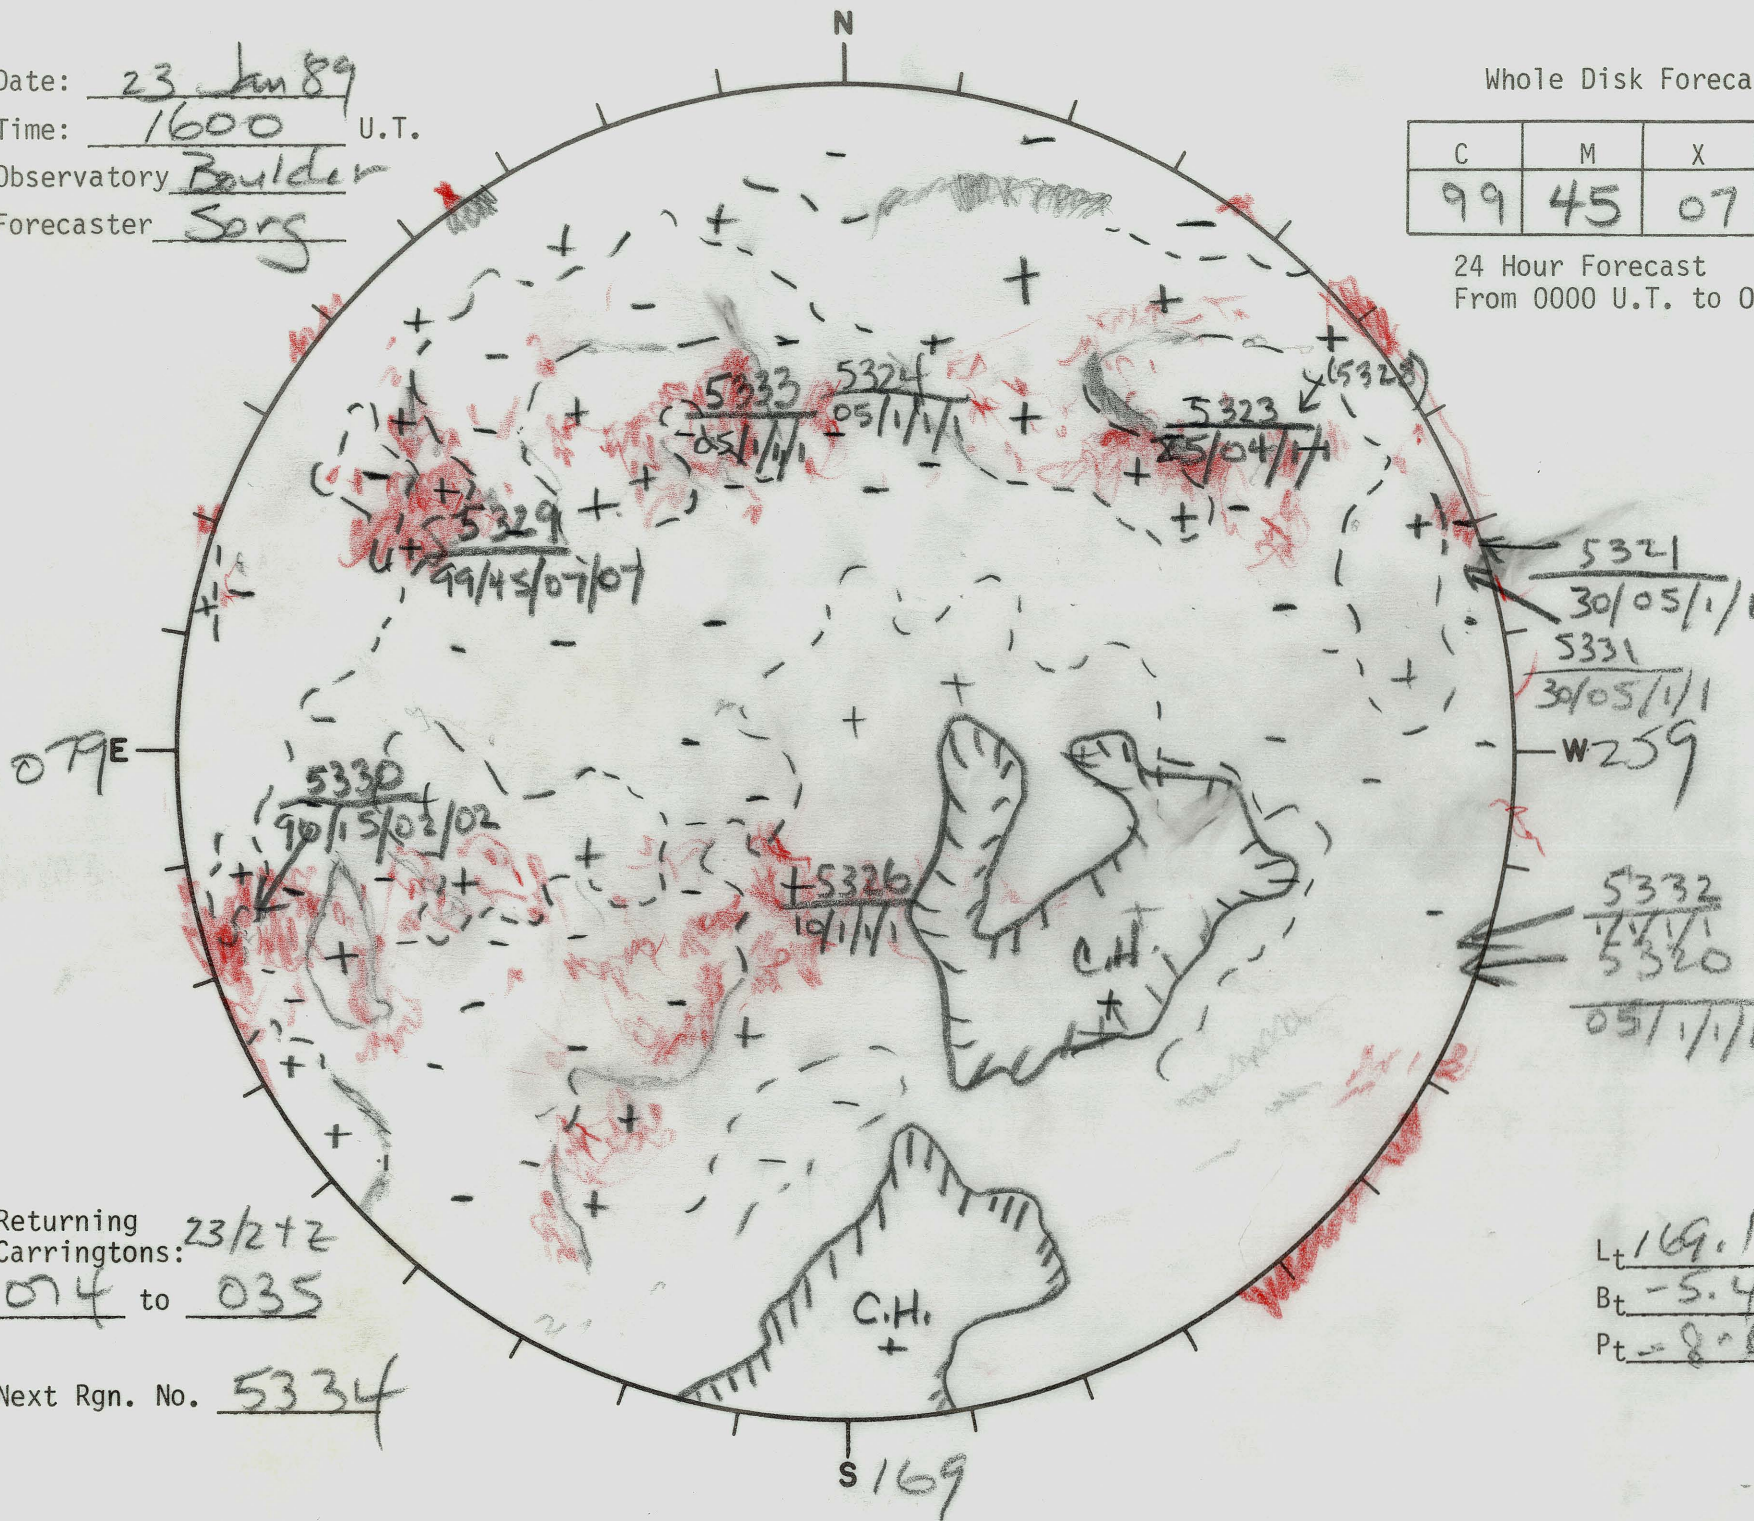

Date: 23 Jun 89  
 Time: 1600 U.T.  
 Observatory: Boulder  
 Forecaster: Song

Whole Disk Forecast

C	M	X	P
99	45	07	07

24 Hour Forecast  
 From 0000 U.T. to 0000 U.T.

Returning Carringtons: 23/2+2  
074 to 035

Next Rgn. No. 5334

Lt 169.1  
 Bt -5.4  
 Pt -8.6