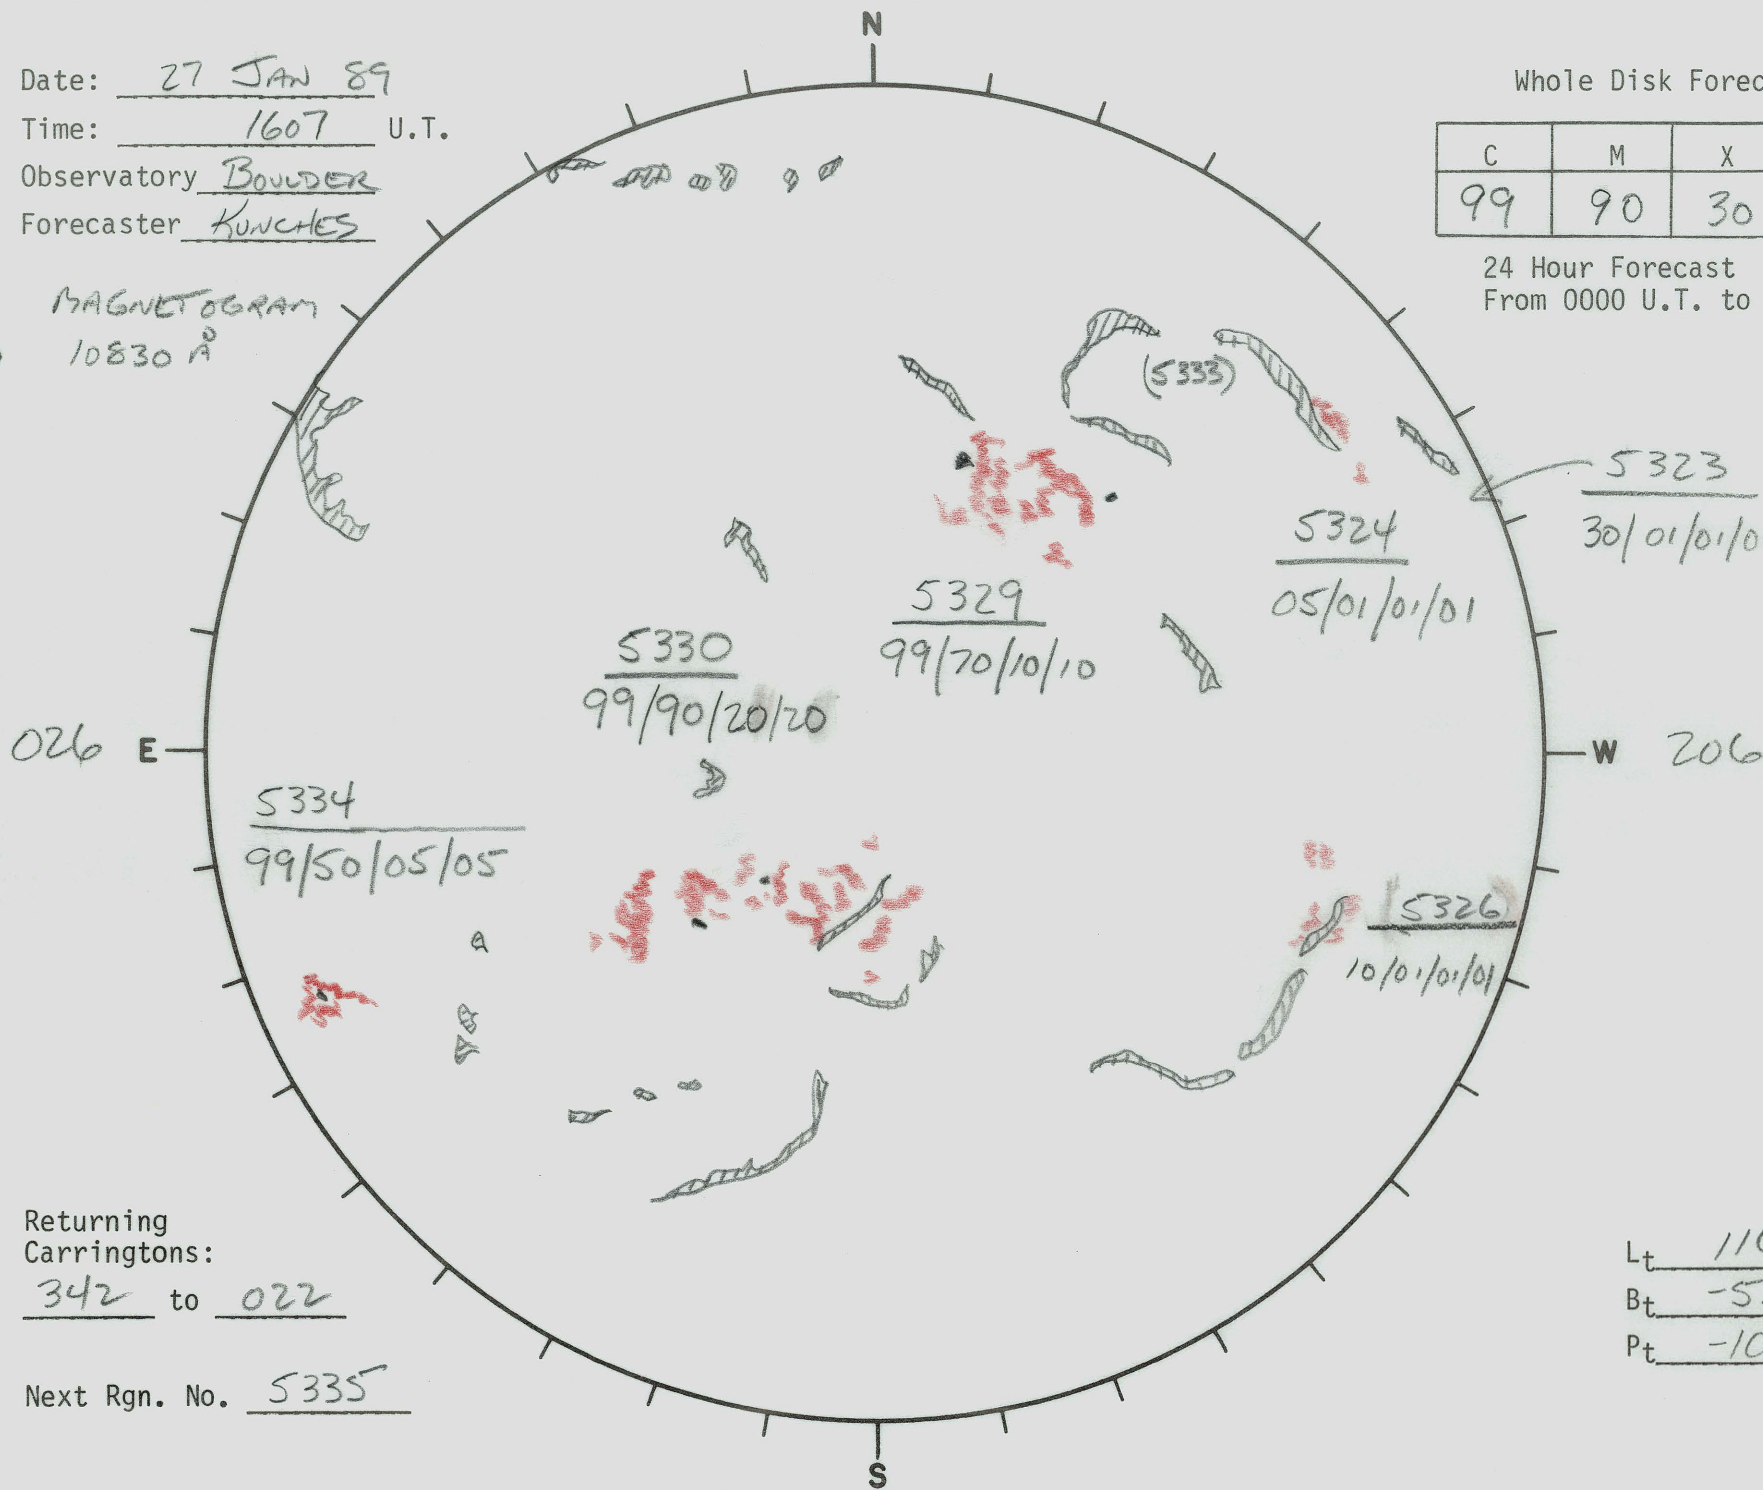

Date: 27 JAN 89
 Time: 1607 U.T.
 Observatory BOULDER
 Forecaster KUNCHES

Whole Disk Forecast

C	M	X	P
99	90	30	30

24 Hour Forecast
 From 0000 U.T. to 0000 U.T.

NO MAGNETOGRAM
 NO 10830 Å

Returning Carringtons:
342 to 022

Next Rgn. No. 5335

L_t 116
 B_t -5.7
 P_t -10.4