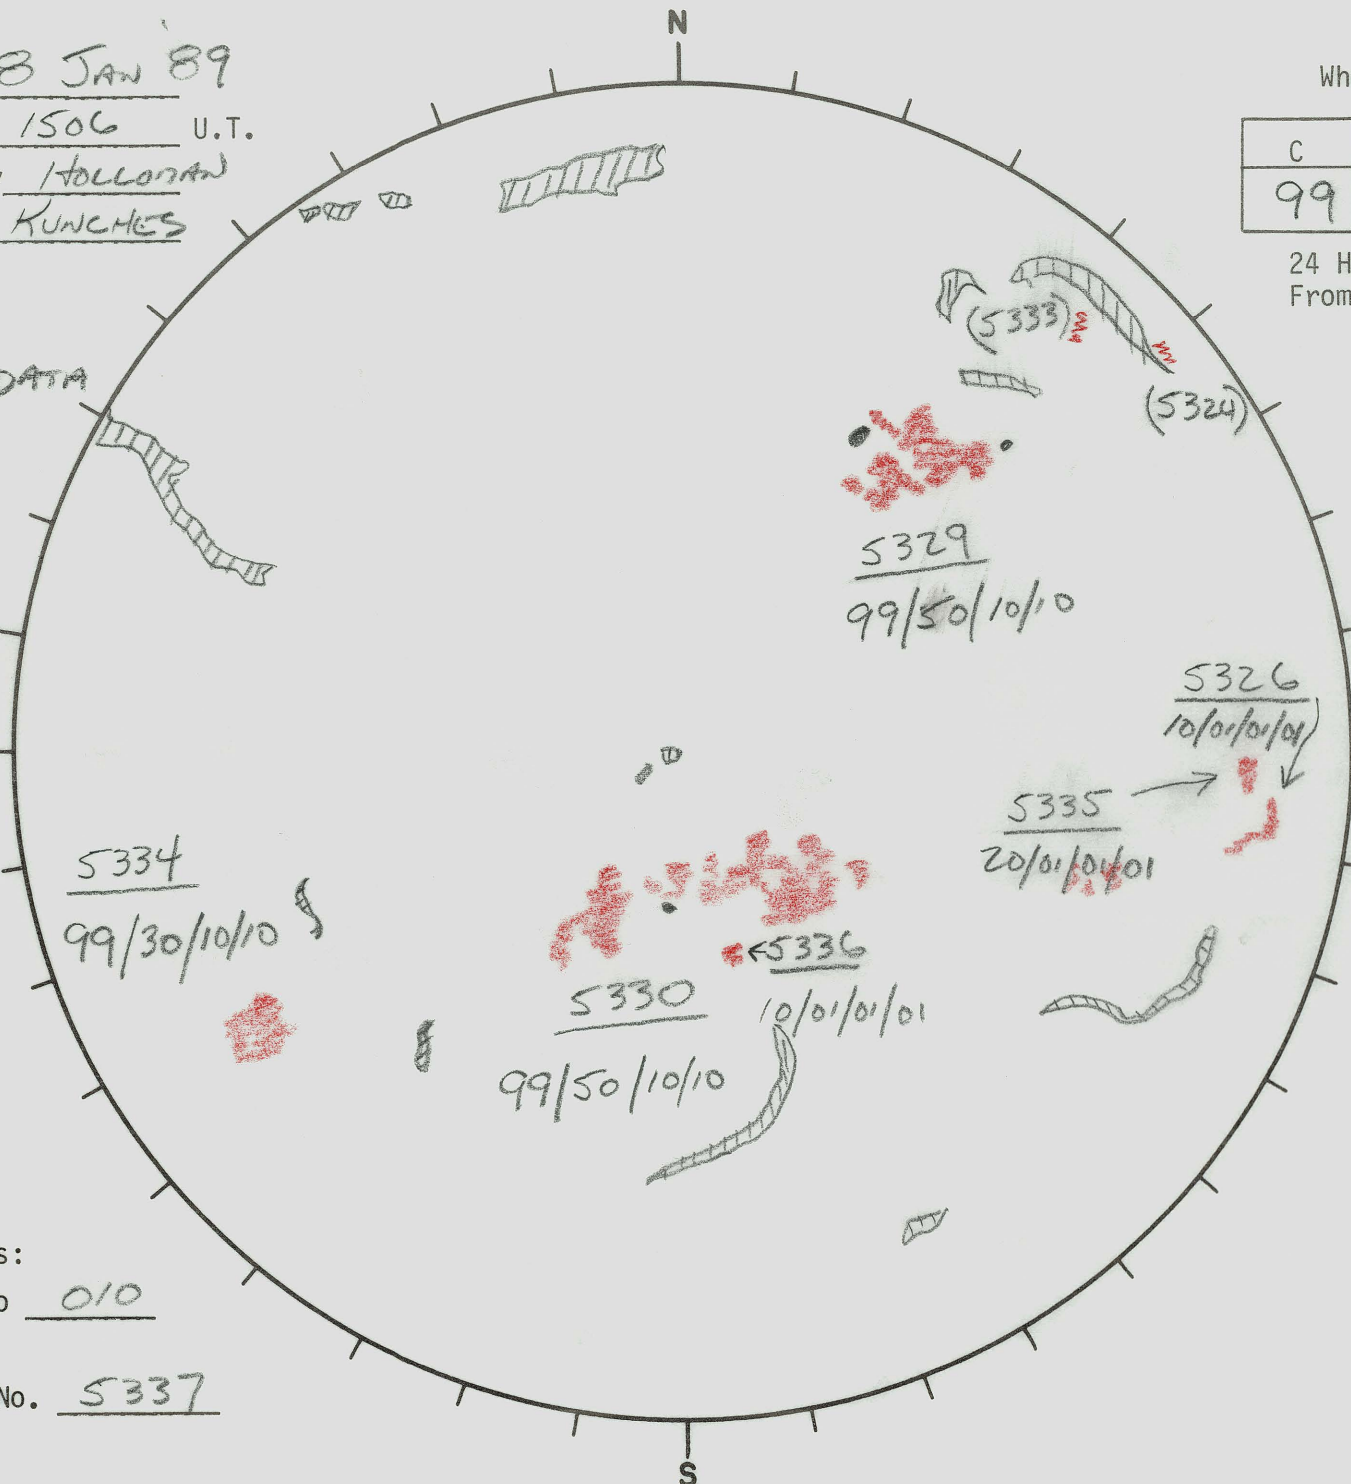

Date: 28 JAN 89  
 Time: 1506 U.T.  
 Observatory HOLLAND  
 Forecaster KUNCHES

Whole Disk Forecast

| C  | M  | X  | P  |
|----|----|----|----|
| 99 | 75 | 25 | 25 |

24 Hour Forecast  
 From 0000 U.T. to 0000 U.T.

NO OTHER DATA

W 194

Returning Carringtons:  
330 to 010

Next Rgn. No. 5337

Lt 104  
 Bt -5.8  
 Pt -10.8